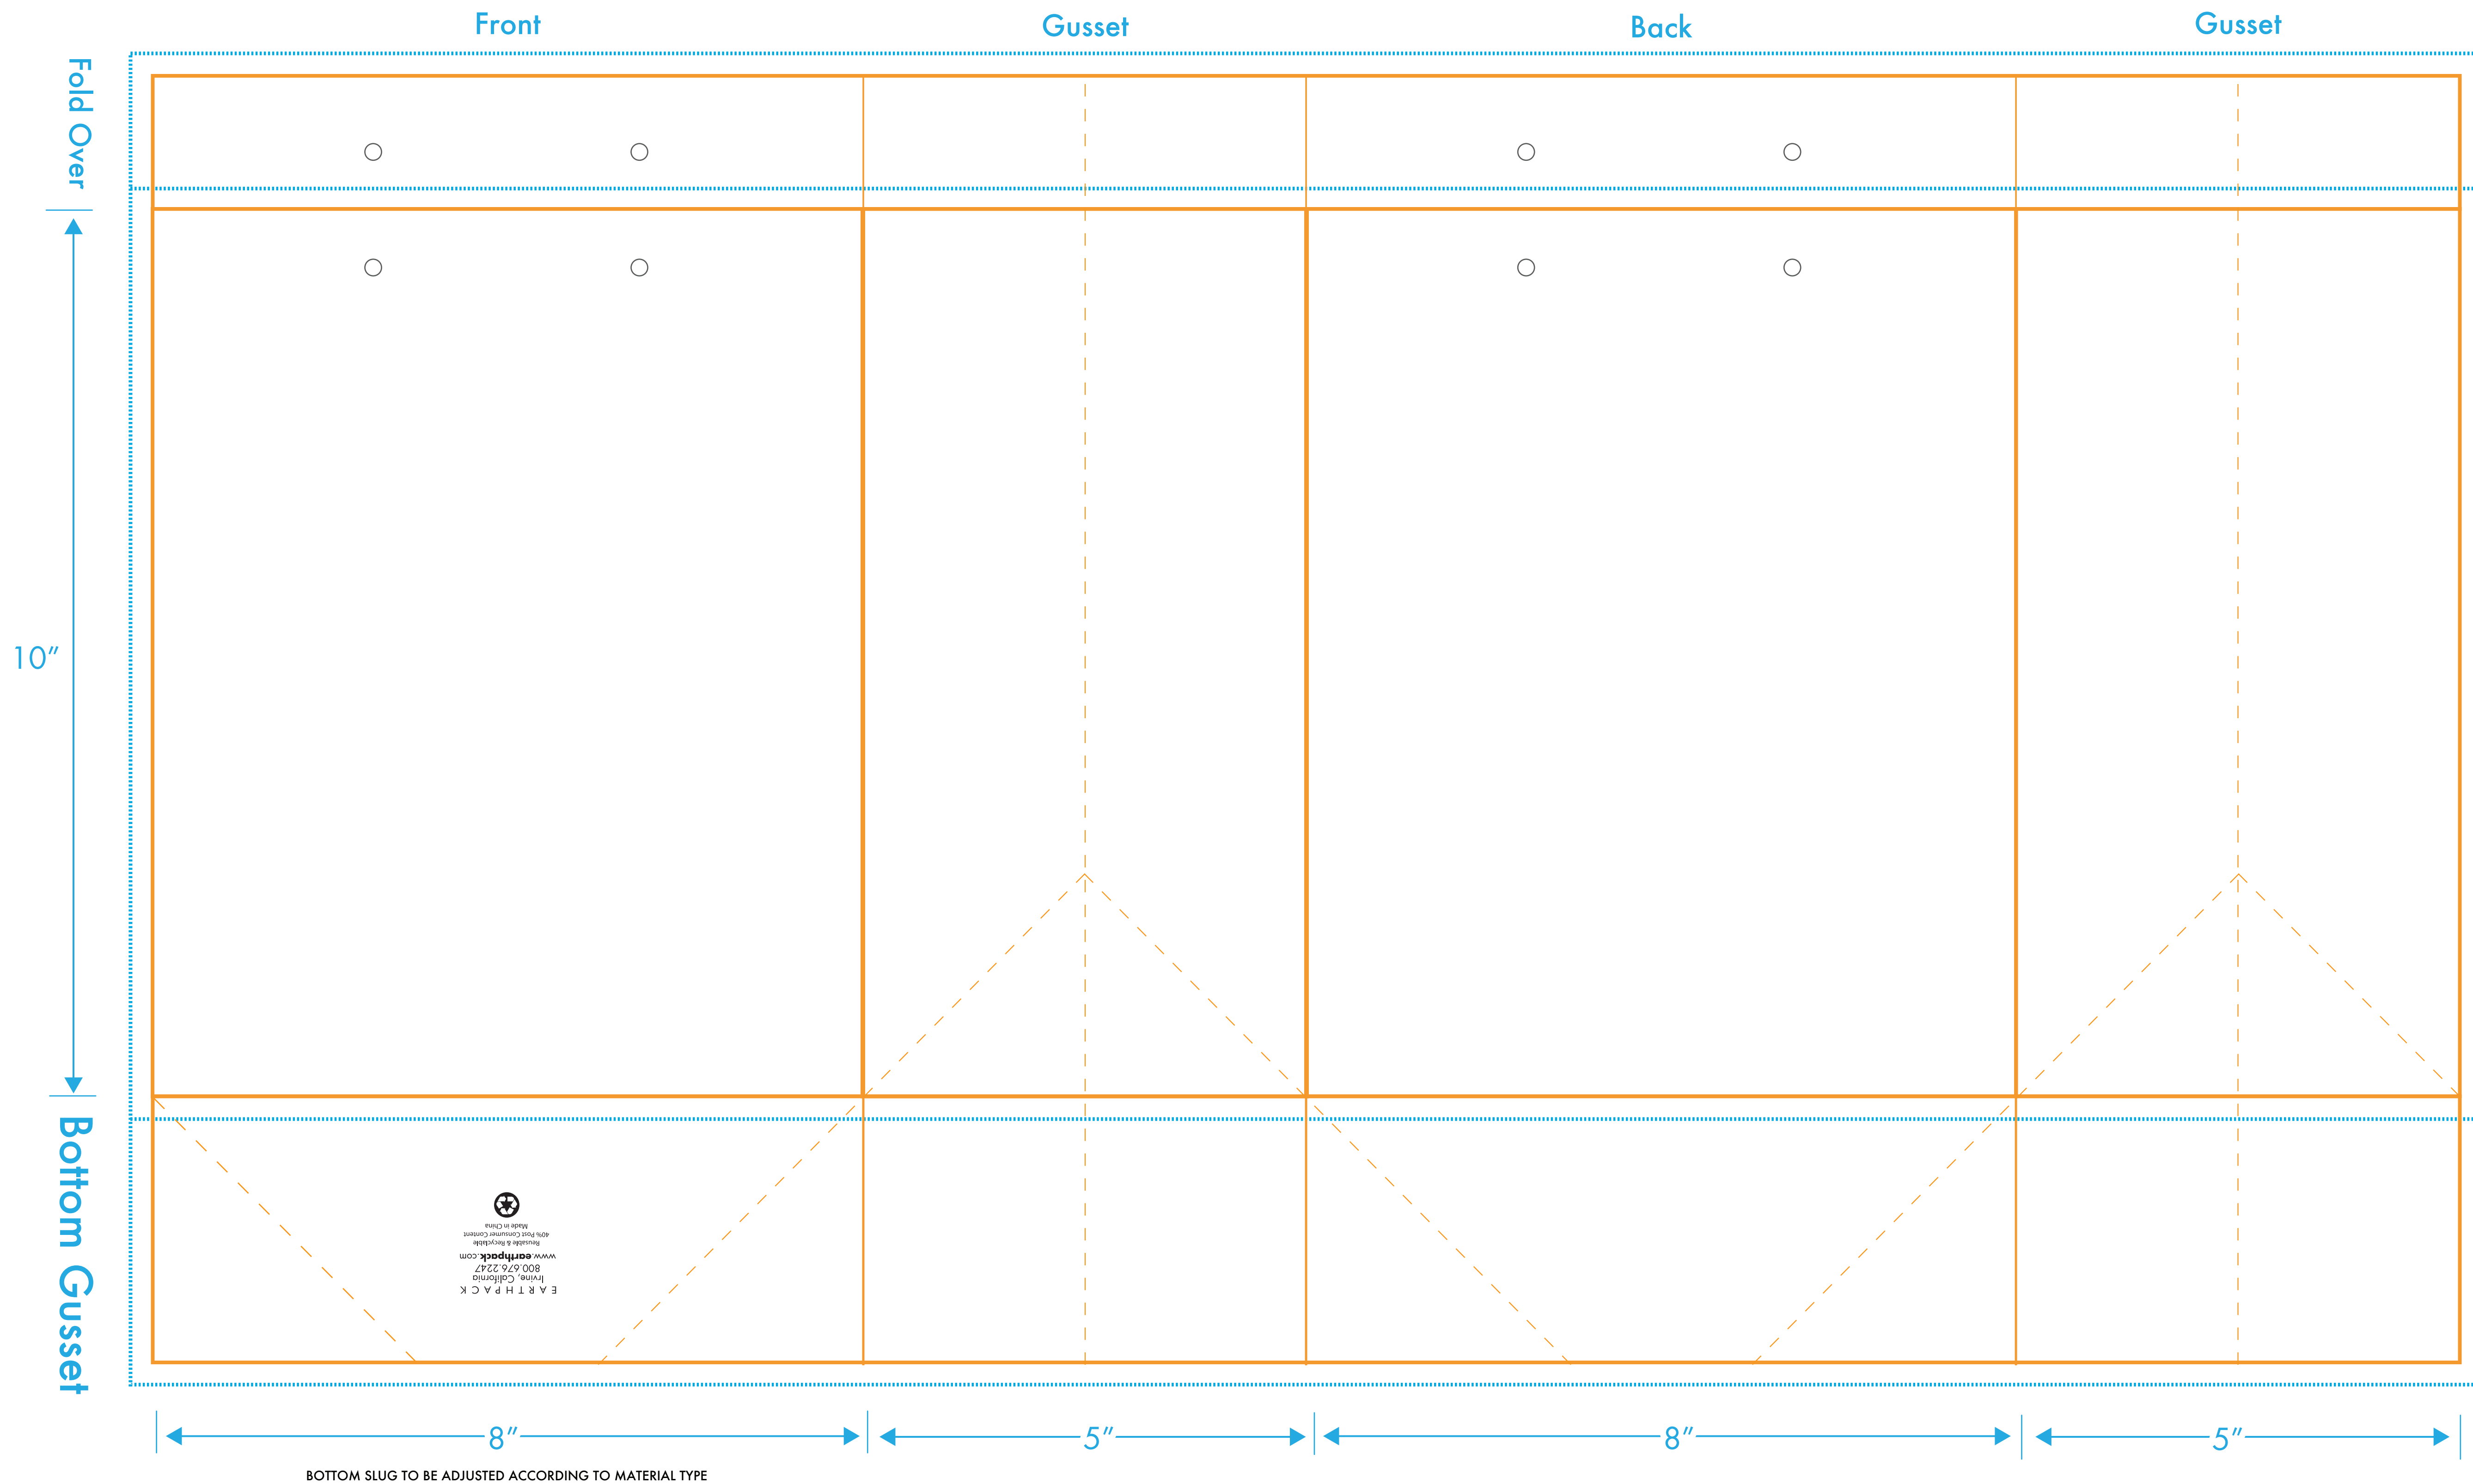

EARTHPACK

Euro Tote - Customer Name

Bag Size: 8 x 5 x 10 x 5

- Bag Color: XXX (Do not print)
- Handle Color: XXX
- Ink Color: PMS# XXX
- Ink Color: PMS# XXX
- Ink Color: PMS# XXX

Please review EARTHPACK Art Guidelines before beginning.
Please work in number specified, custom PMS colors.
A confirmed EARTHPACK proof will be provided after art template submission.

Printed: X Colors/X Sides

- Bag edges
- Bag folds
- Keep non-bleeding art within these lines (1/4" from edges and folds)
- 1/4" Bleed (Bleed may vary due to production capabilities ranging from 1/16" to 1/4")