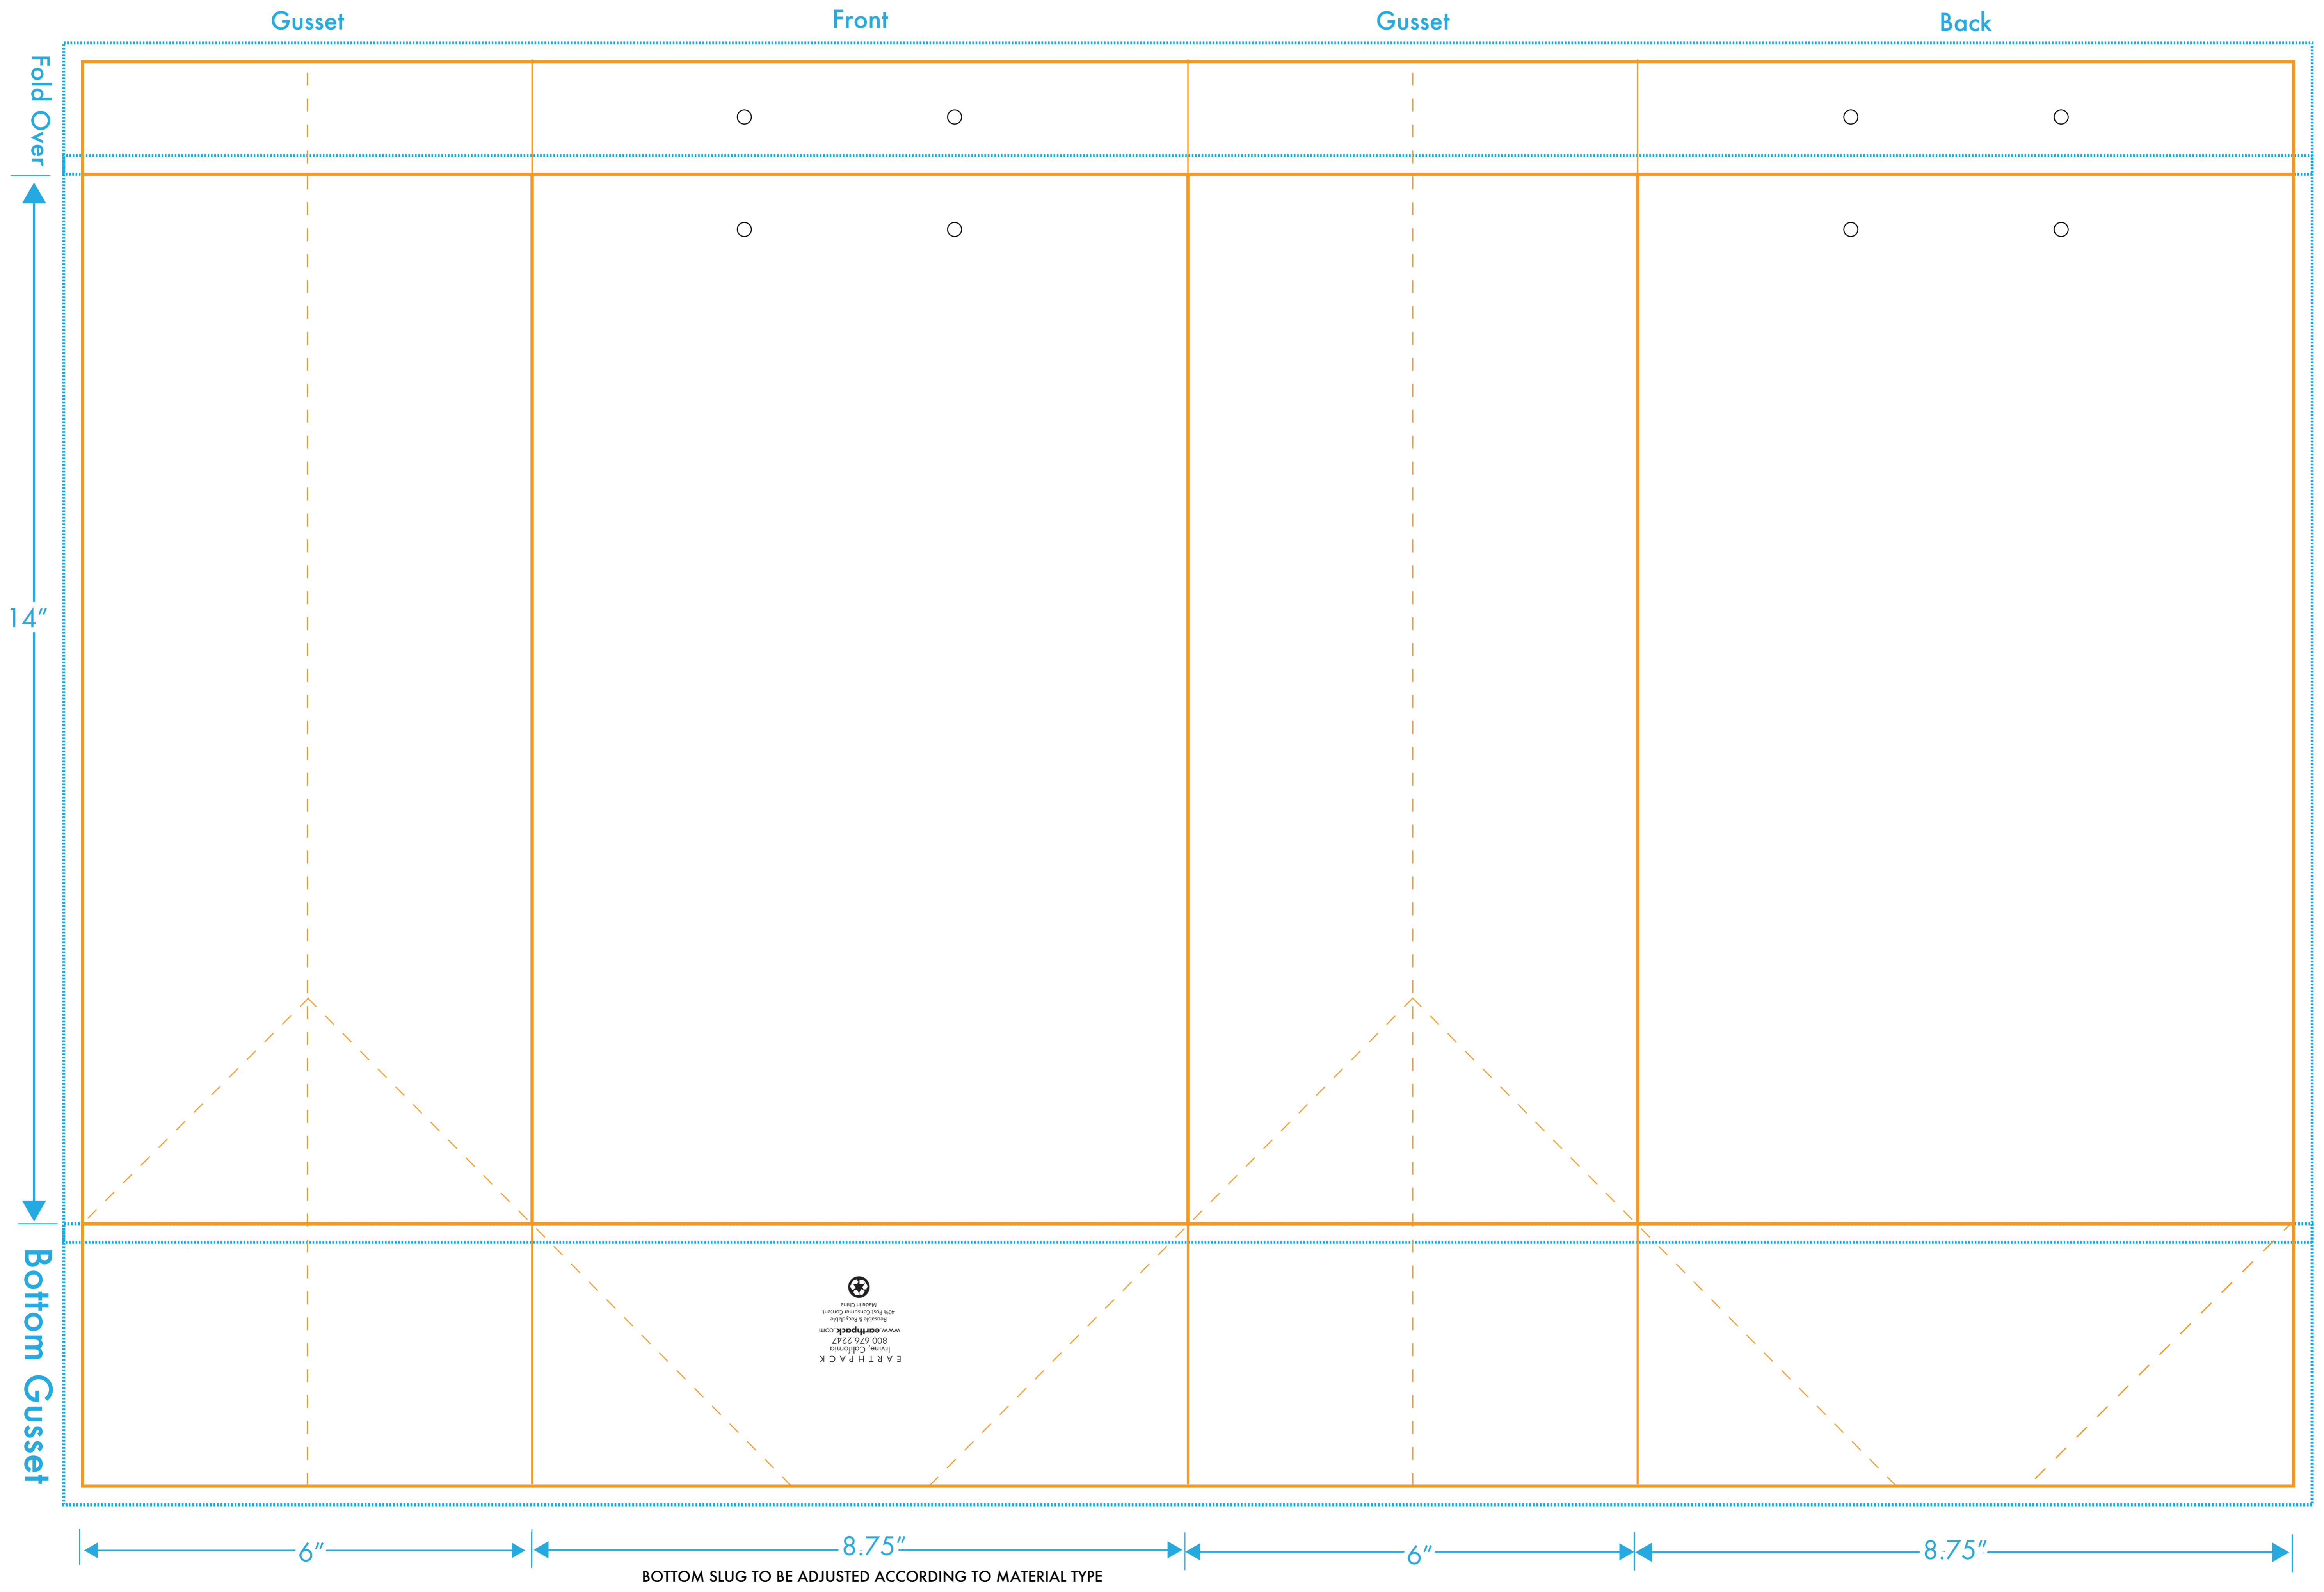

EARTHPACK

Euro Tote - Customer Name

Bag Size: 8.75 x 6 x 14 x 6

- Bag Color: XXX (Do not print)
- Handle Color: XXX
- Ink Color: PMS# XXX
- Ink Color: PMS# XXX
- Ink Color: PMS# XXX

Please review EARTHPACK Art Guidelines before beginning.
 Please work in number specified, custom PMS colors.
 A confirmed EARTHPACK proof will be provided after art template submission.

1692 DEERE AVE. | IRVINE, CA 92606 | P: 949.975.7800 P: 800.676.2247

Printed: X Colors/X Sides

- Bag edges
- Bag folds
- Keep non-bleeding art within these lines (1/4" from edges and folds)
- 1/4" Bleed (Bleed may vary due to production capabilities ranging from 1/16" to 1/4")