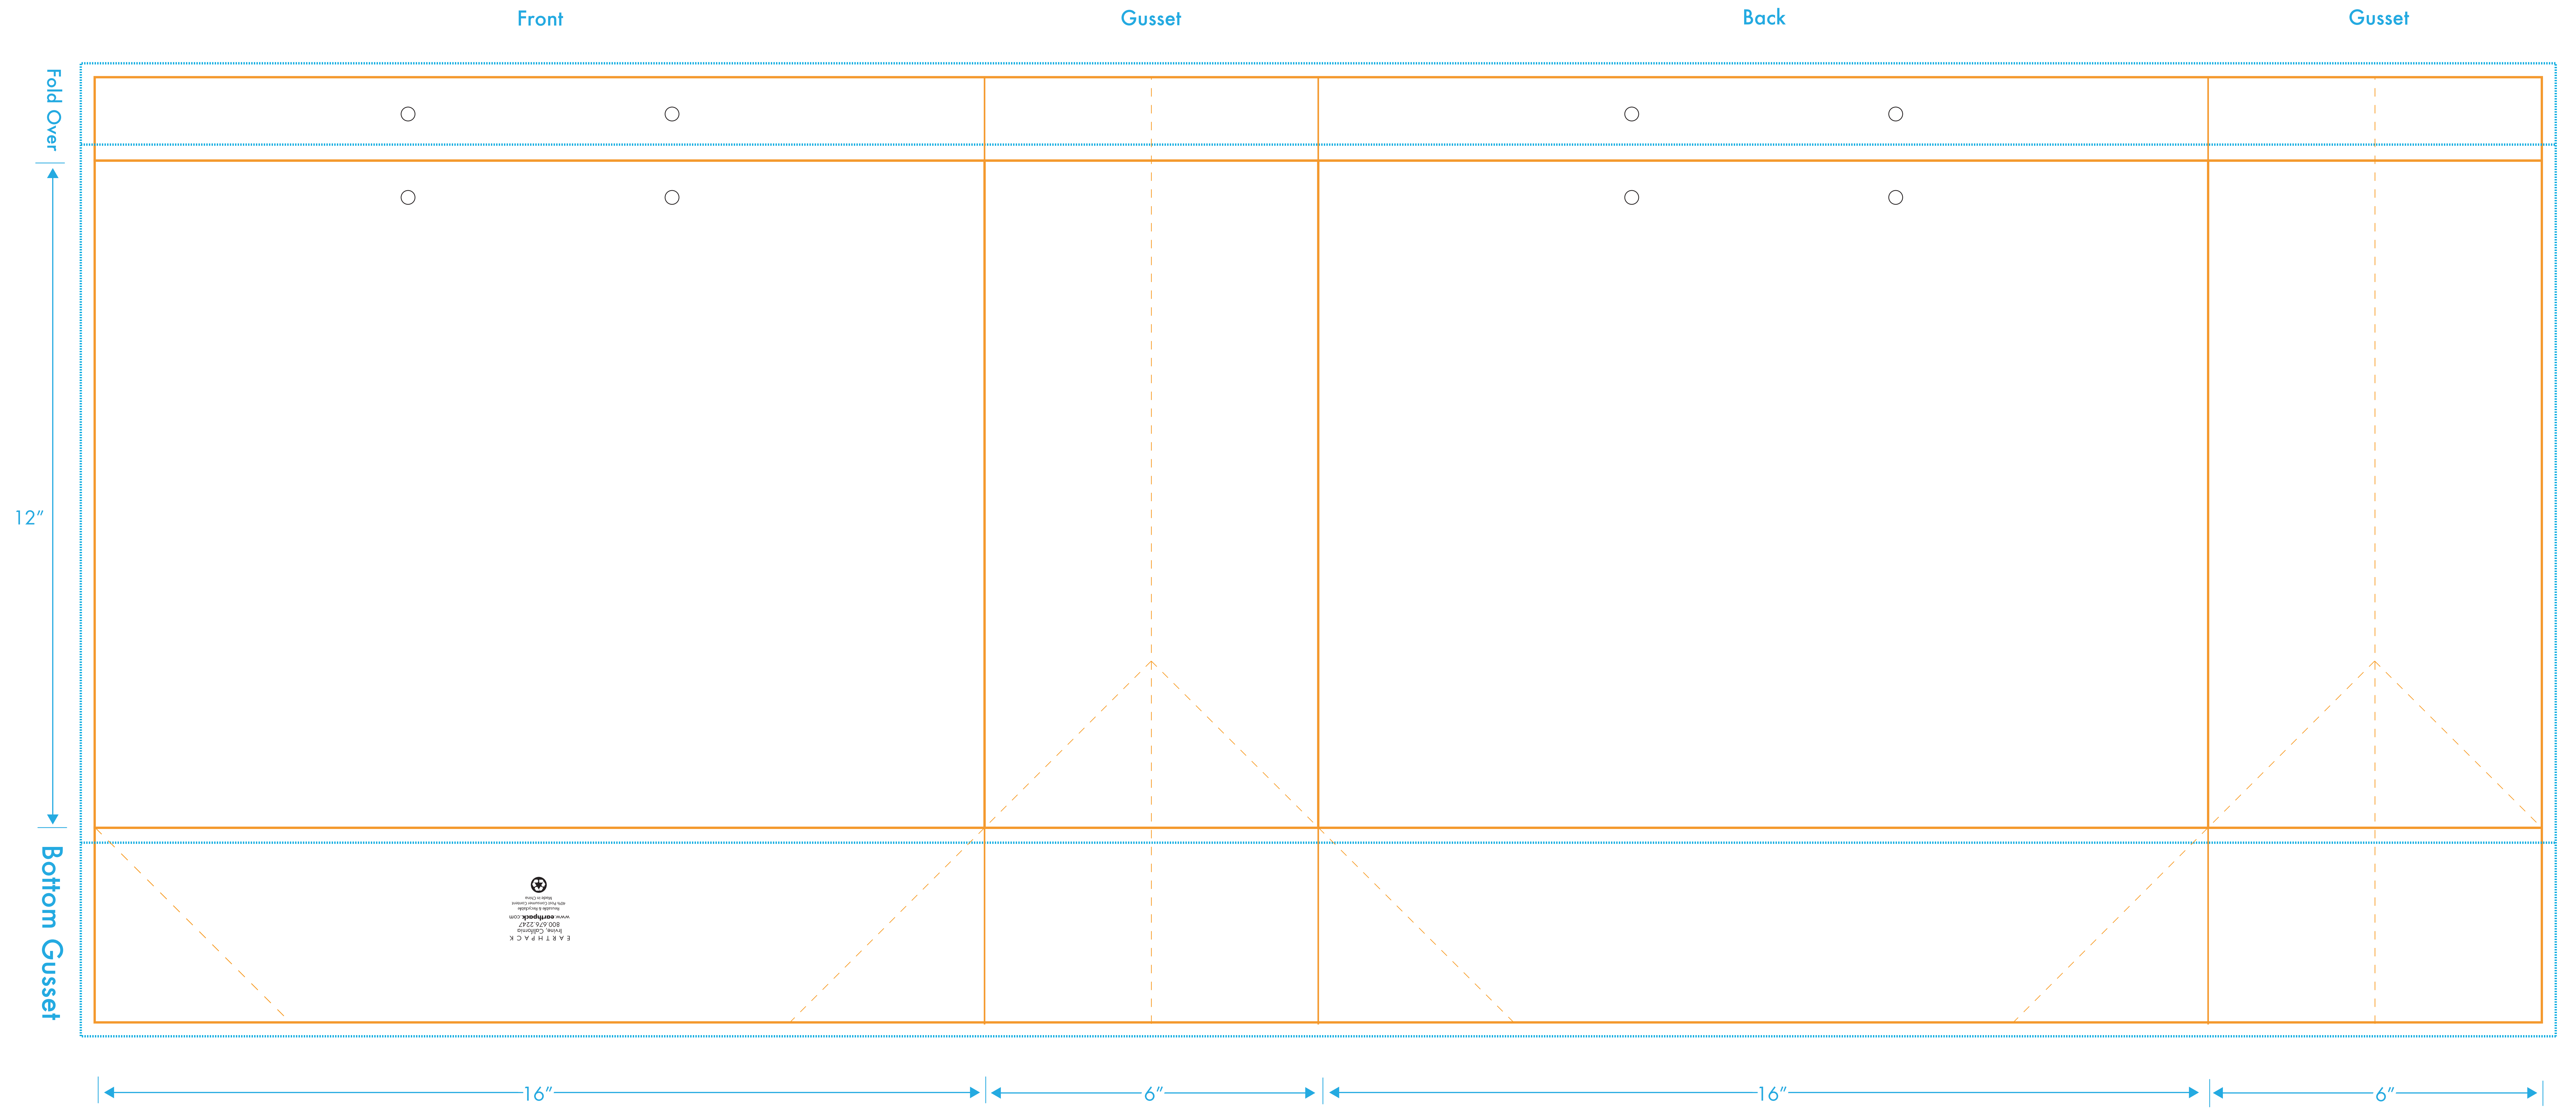

Euro Tote - Customer Name

Bag Size: 16 x 6 x 12 x 6

- Bag Color: XXX (Do not print)
- Handle Color: XXX
- Ink Color: PMS# XXX
- Ink Color: PMS# XXX
- Ink Color: PMS# XXX

Please review EARTHPACK Art Guidelines before beginning.
 Please work in number specified, custom PMS colors.
 A confirmed EARTHPACK proof will be provided after art template submission.

Printed: X Colors/X Sides

BOTTOM SLUG TO BE ADJUSTED ACCORDING TO MATERIAL TYPE

-  Bag edges
-  Bag folds
-  Keep non-bleeding art within these lines (1/4" from edges and folds)
-  1/4" Bleed (Bleed may vary due to production capabilities ranging from 1/16" to 1/4")