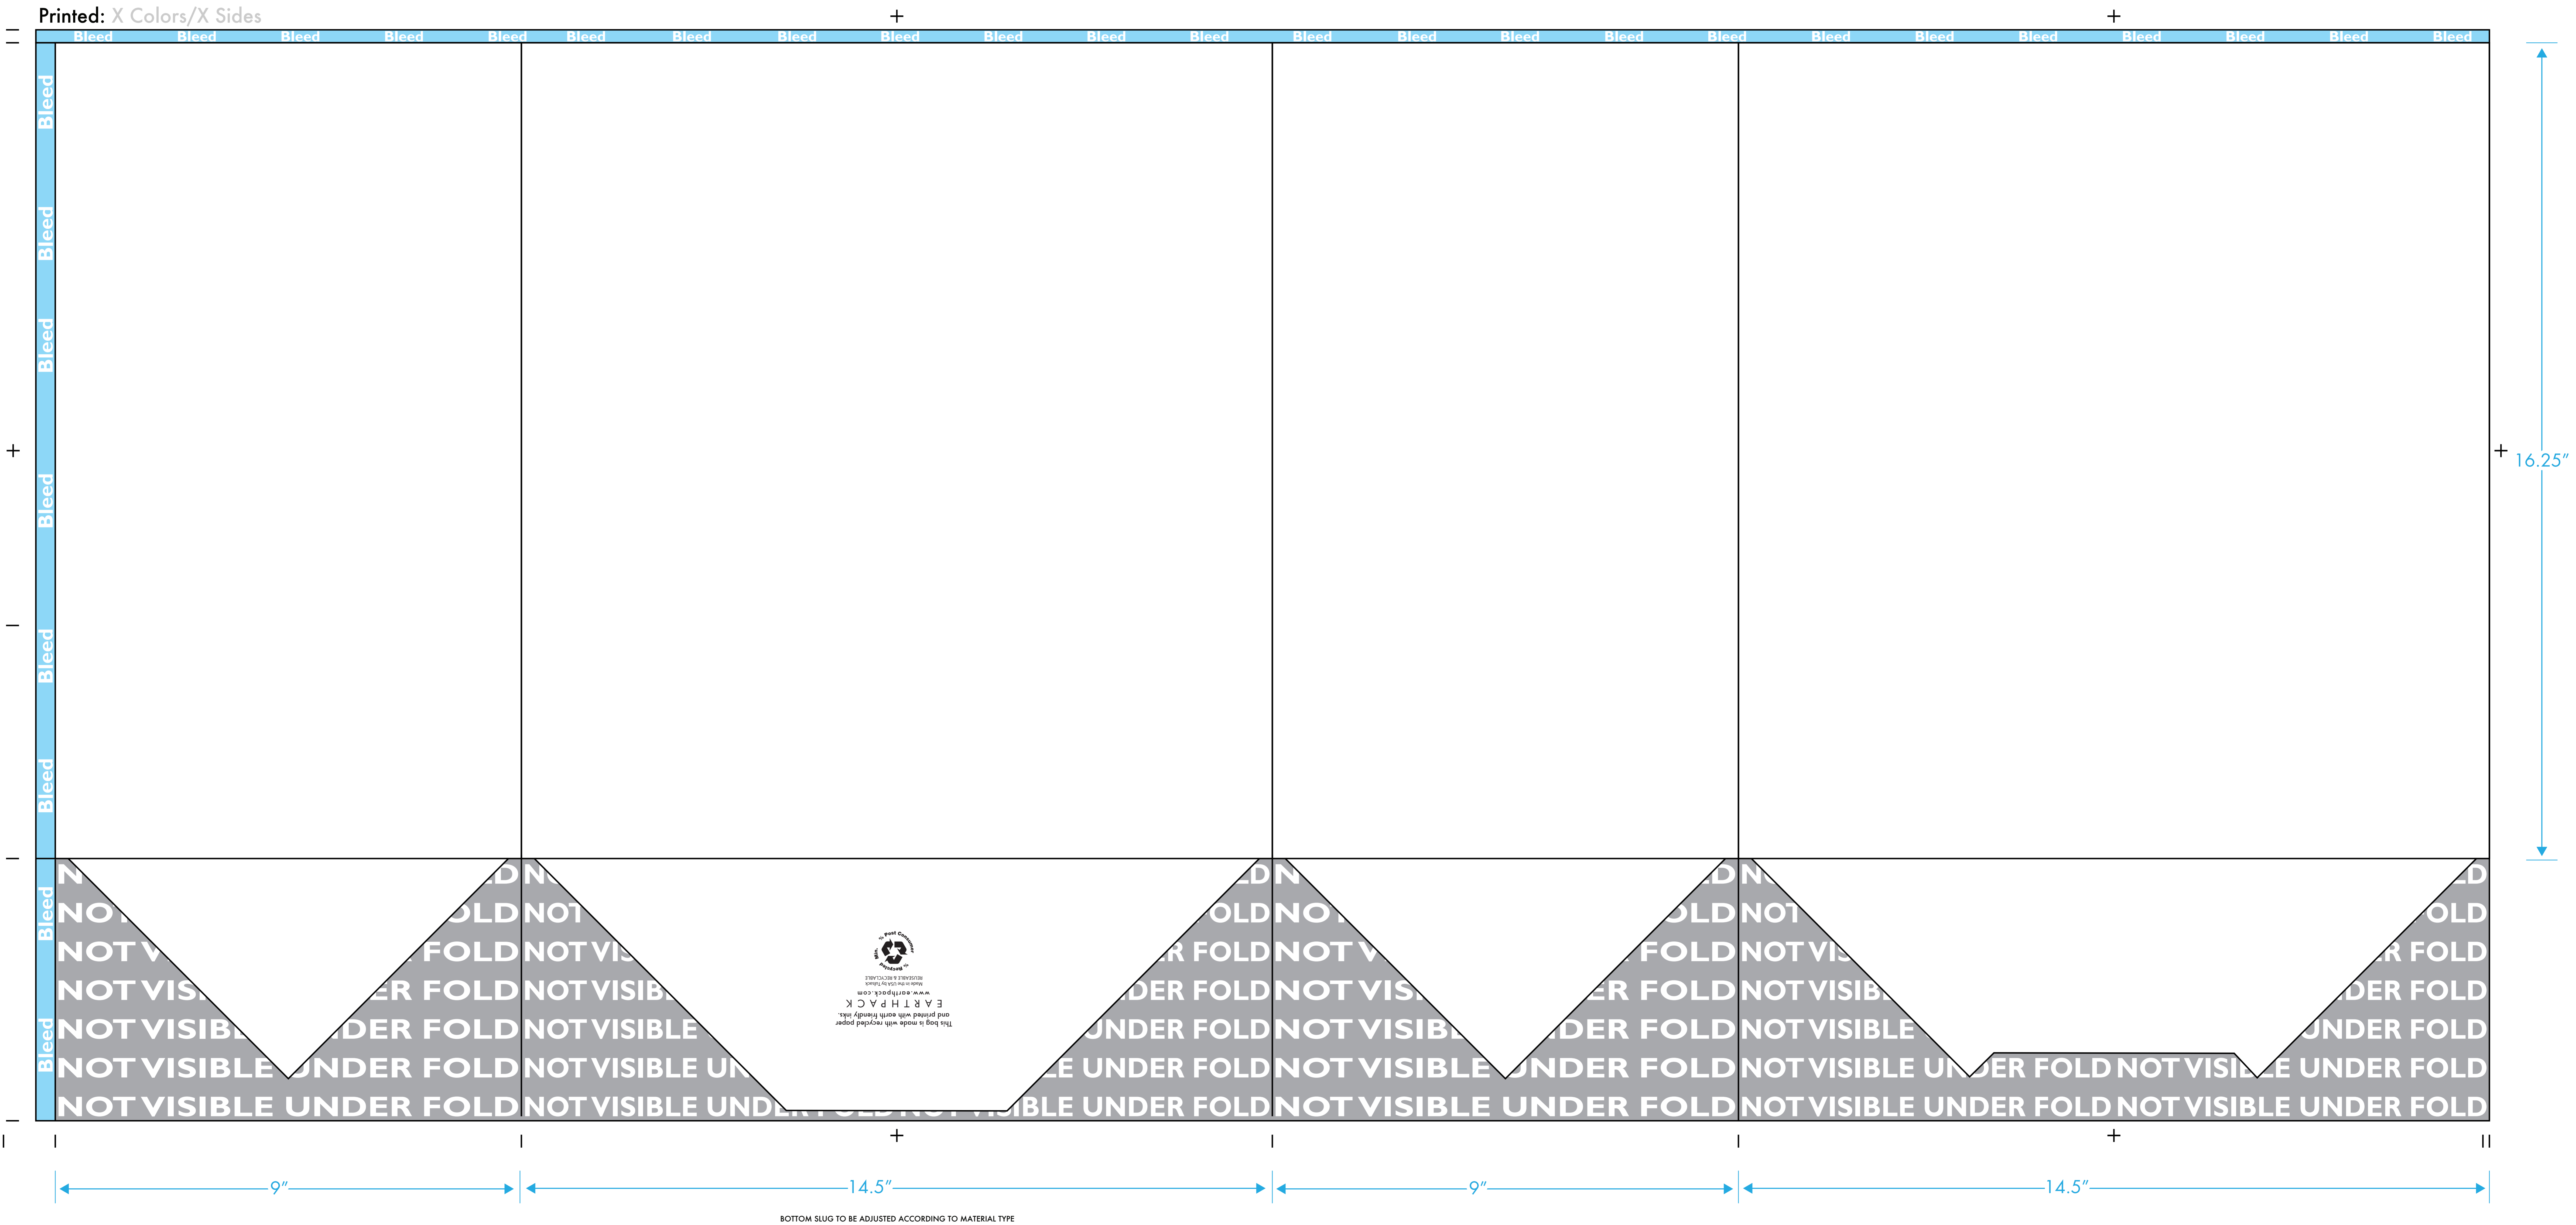

Paper Shopping Bag - Customer Name

Bag Size: 14.5" x 9" x 16.25"

- ☐ Bag Color: XXX (Do not print)
- ☐ Handle Color: XXX
- ☐ Ink Color: PMS# XXX
- ☐ Ink Color: PMS# XXX
- ☐ Ink Color: PMS# XXX

Please review EARTHPACK Art Guidelines before beginning.
Please work in number specified, custom PMS colors.
A confirmed EARTHPACK proof will be provided after art template submission.