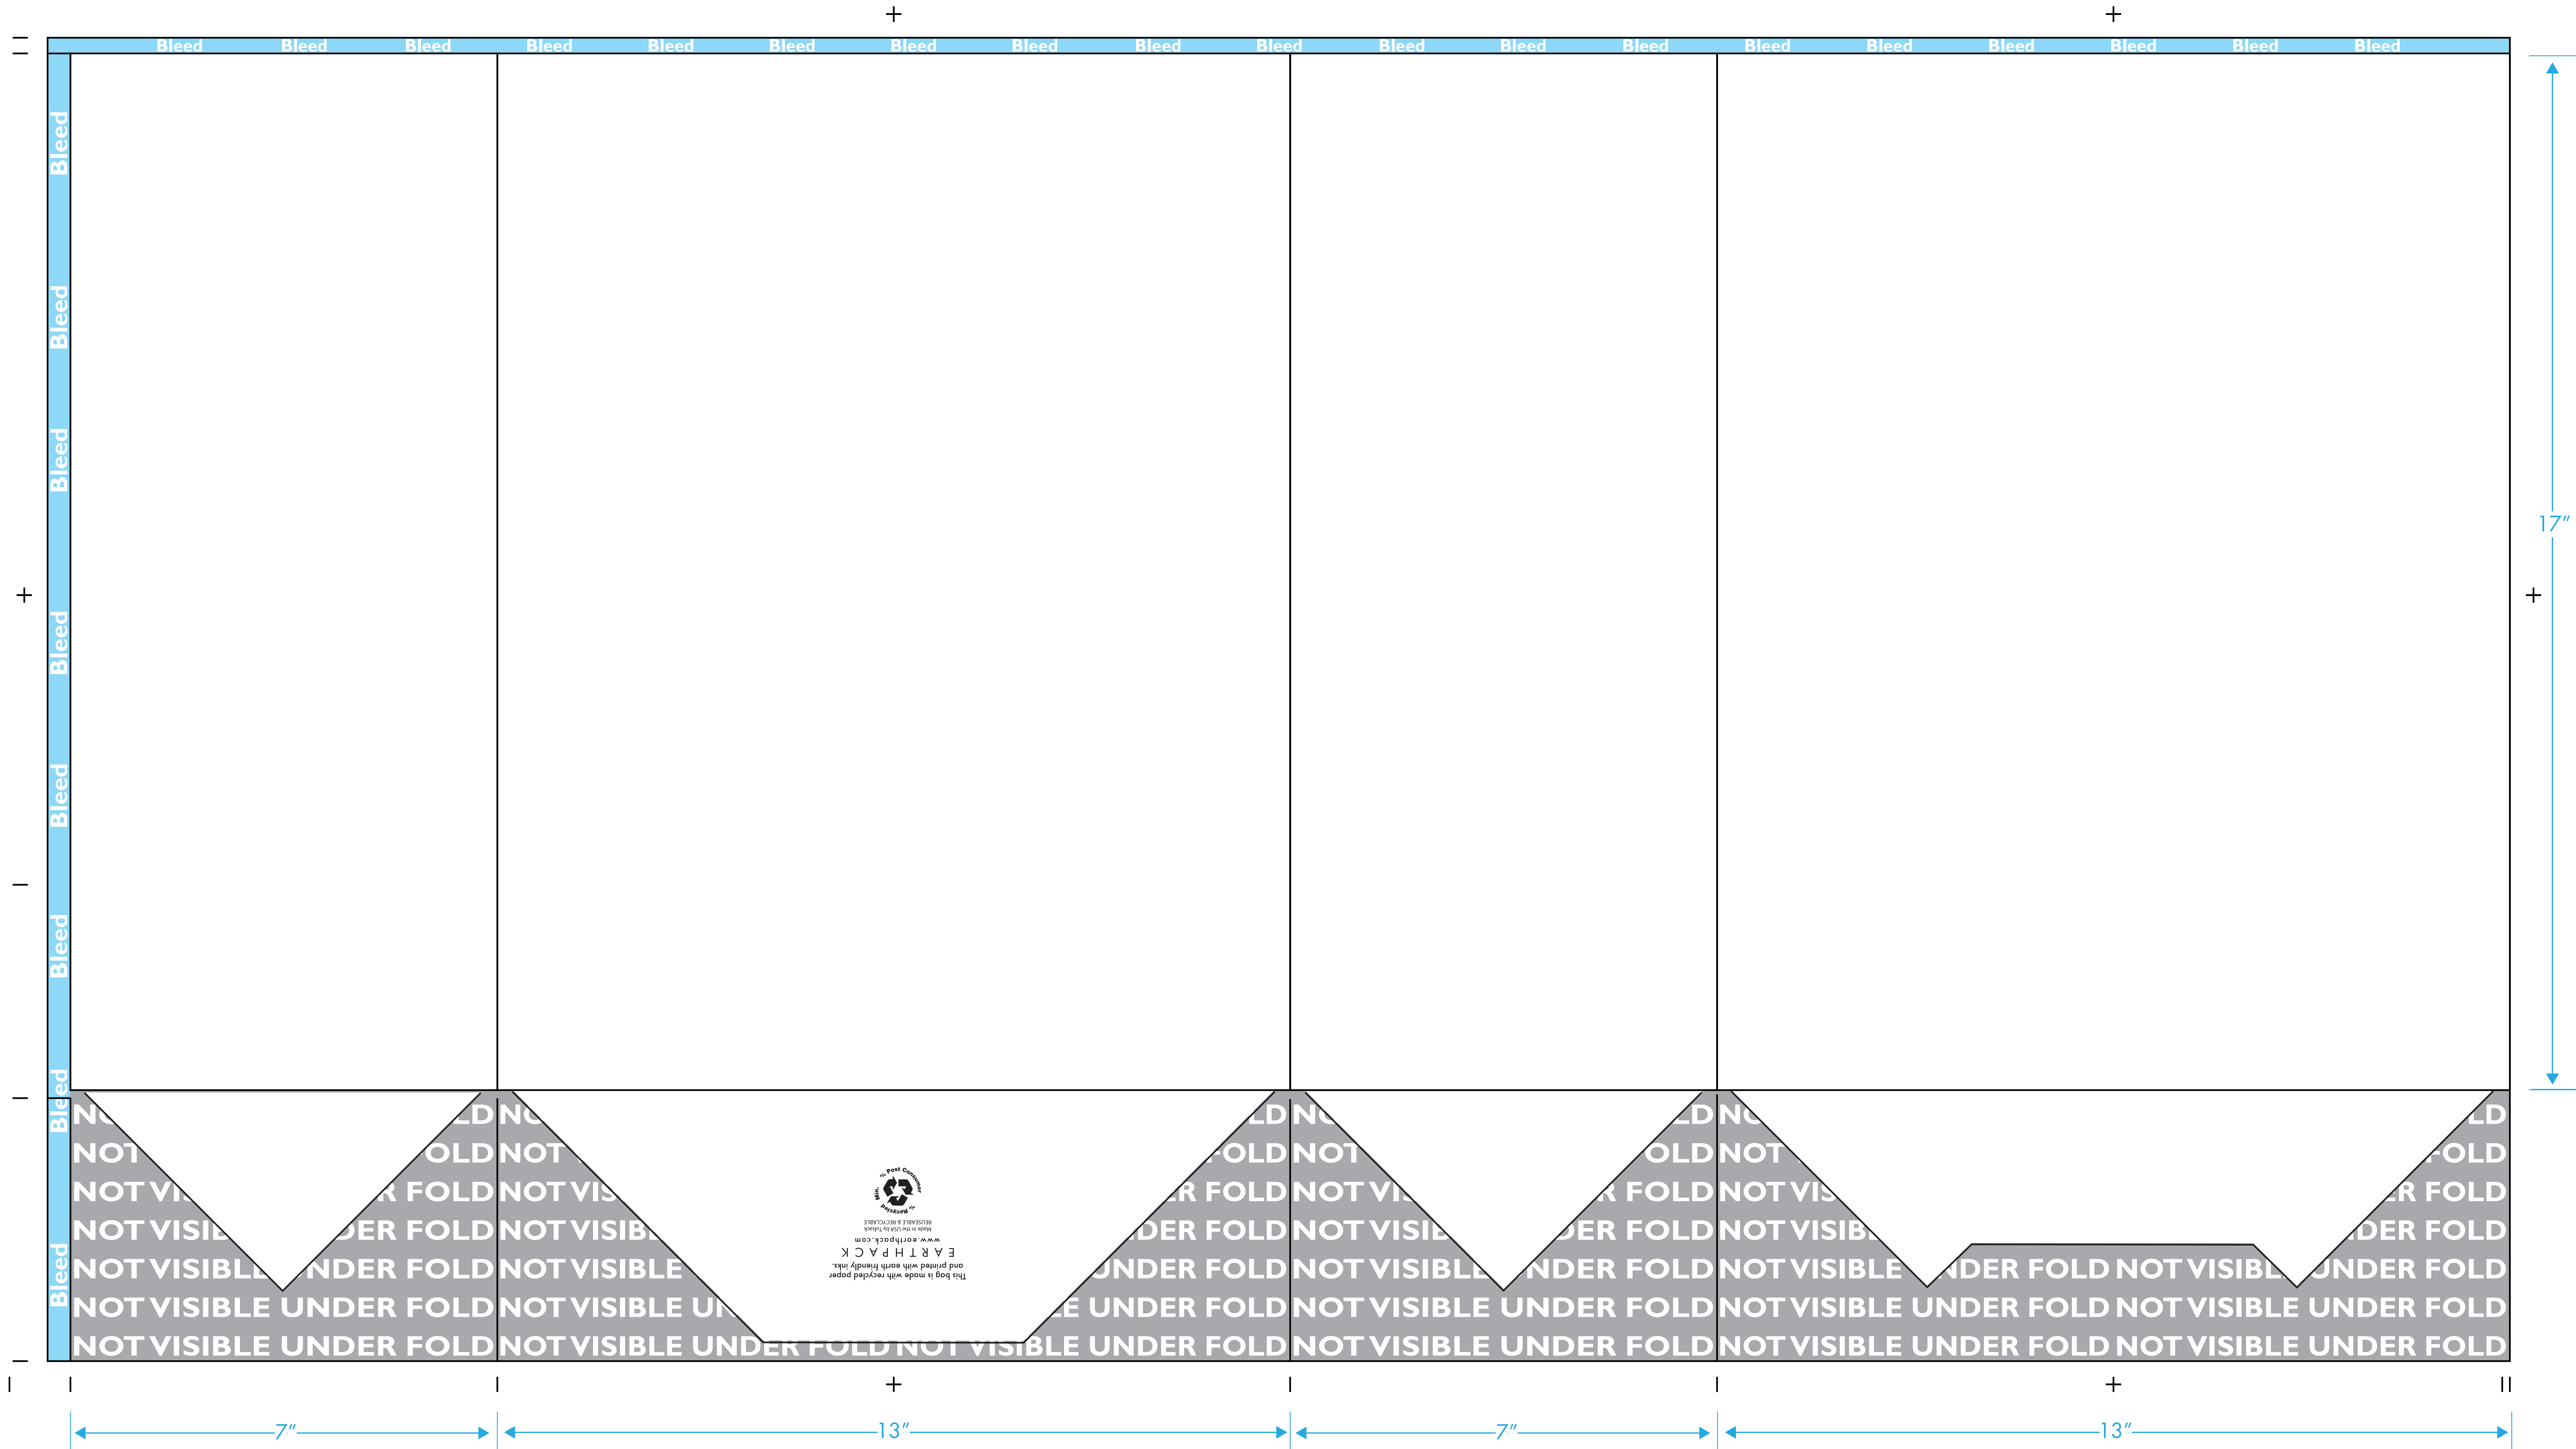

- Bag Color: XXX (Do not print)
- Handle Color: XXX
- Ink Color: PMS# XXX
- Ink Color: PMS# XXX
- Ink Color: PMS# XXX

Please review EARTHPACK Art Guidelines before beginning.
 Please work in number specified, custom PMS colors.
 A confirmed EARTHPACK proof will be provided after art template submission.

Printed: X Colors/X Sides

BOTTOM SLUG TO BE ADJUSTED ACCORDING TO MATERIAL TYPE