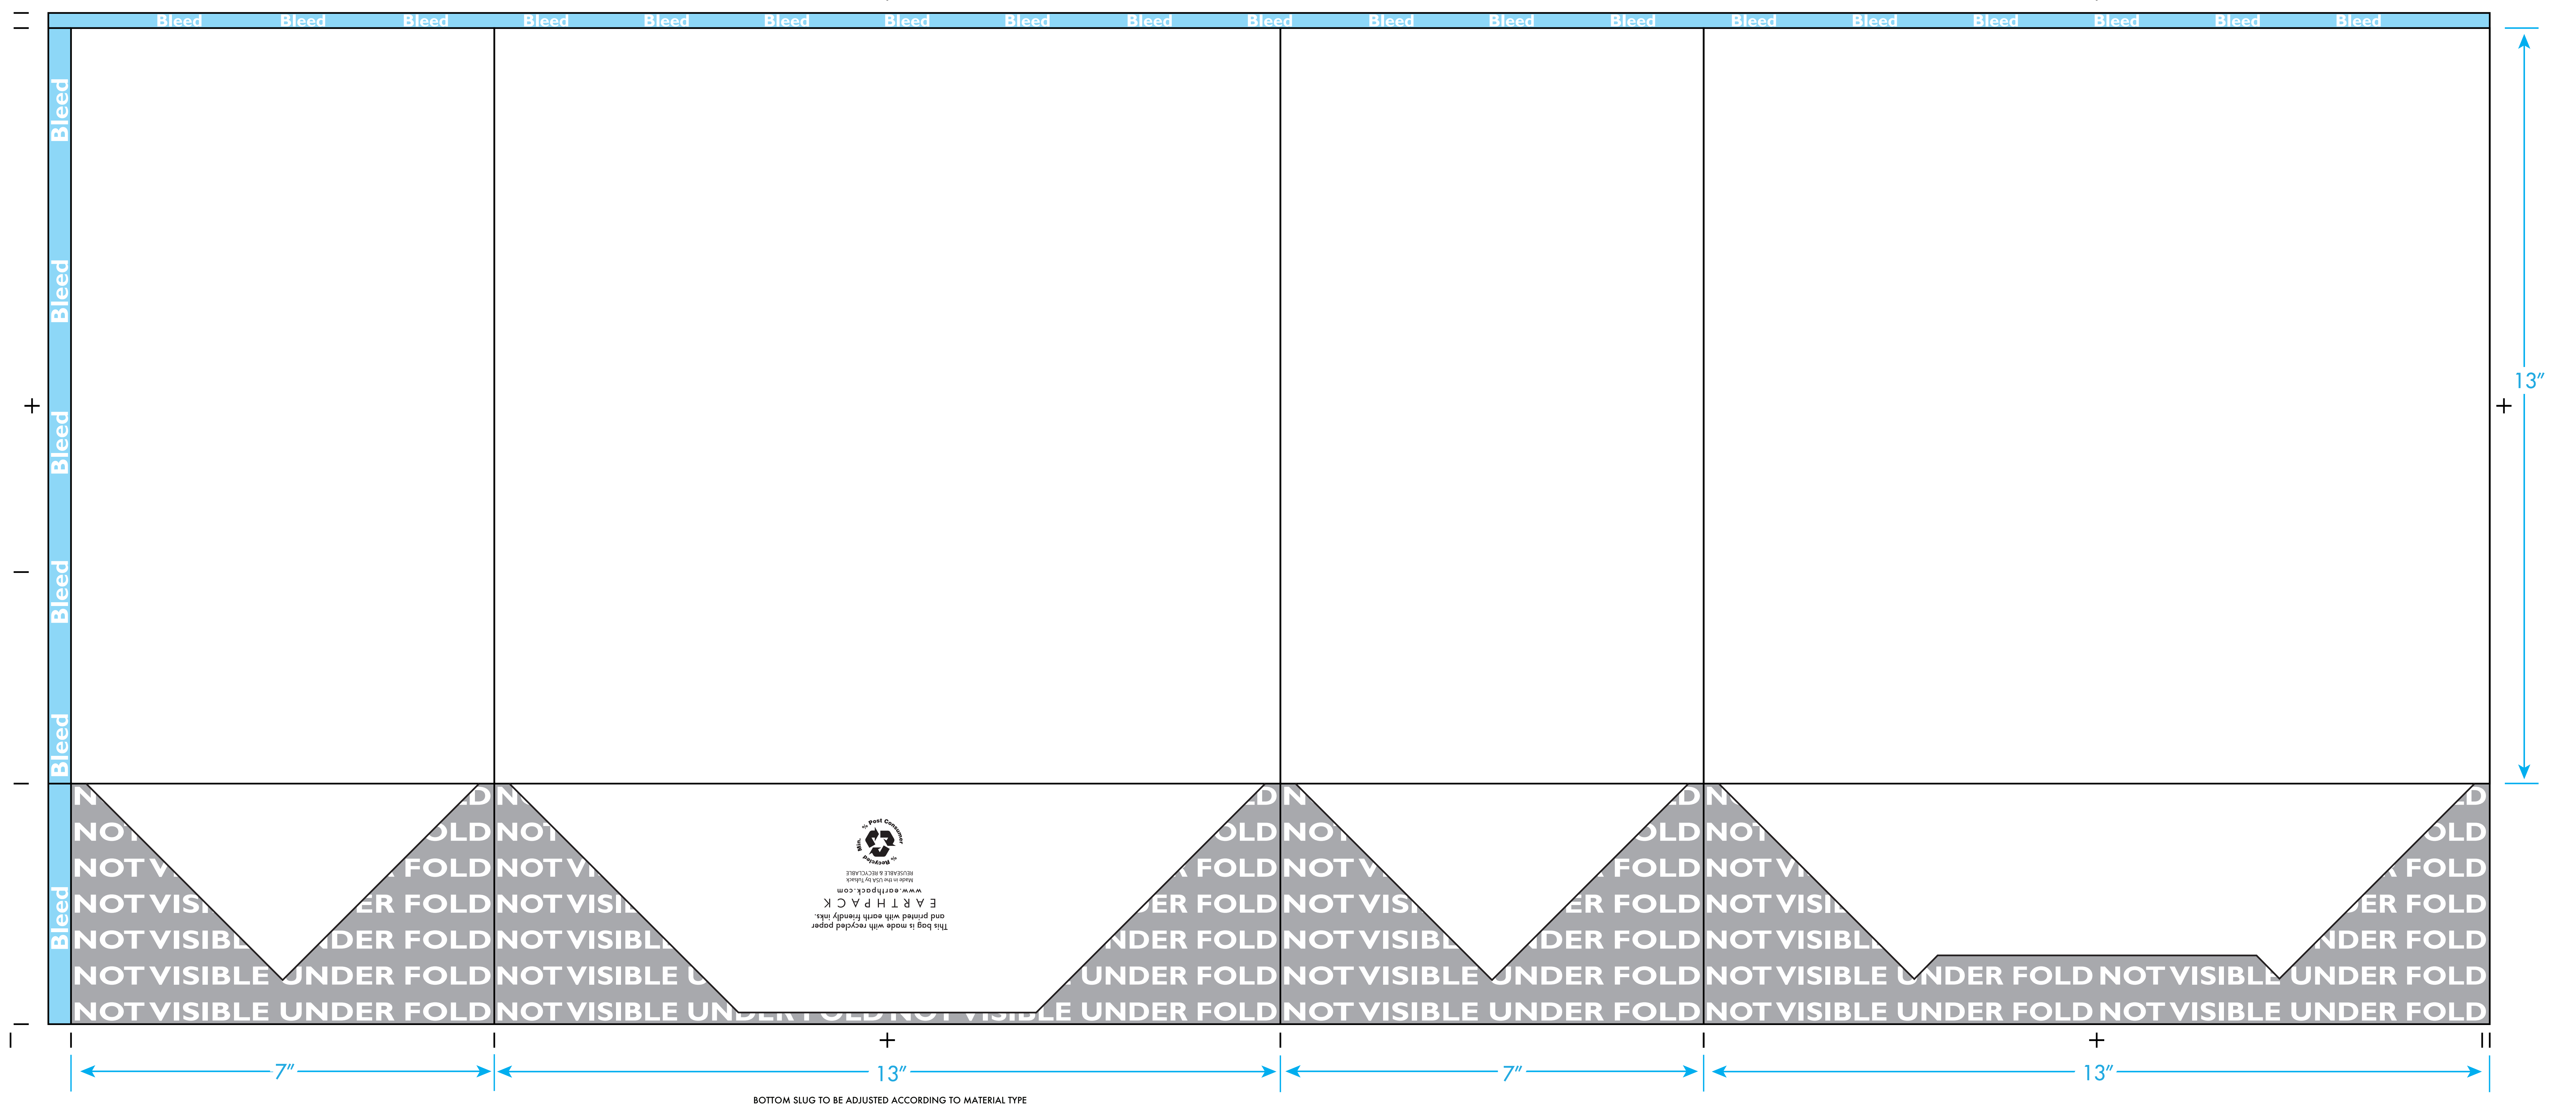

**Paper Shopping Bag - Customer Name**

Bag Size: 13" x 7" x 13"

- Bag Color: XXX (Do not print)
- Handle Color: XXX
- Ink Color: PMS# XXX
- Ink Color: PMS# XXX
- Ink Color: PMS# XXX

Please review EARTHPACK Art Guidelines before beginning.  
 Please work in number specified, custom PMS colors.  
 A confirmed EARTHPACK proof will be provided after art template submission.

Printed: X Colors/X Sides

BOTTOM SLUG TO BE ADJUSTED ACCORDING TO MATERIAL TYPE