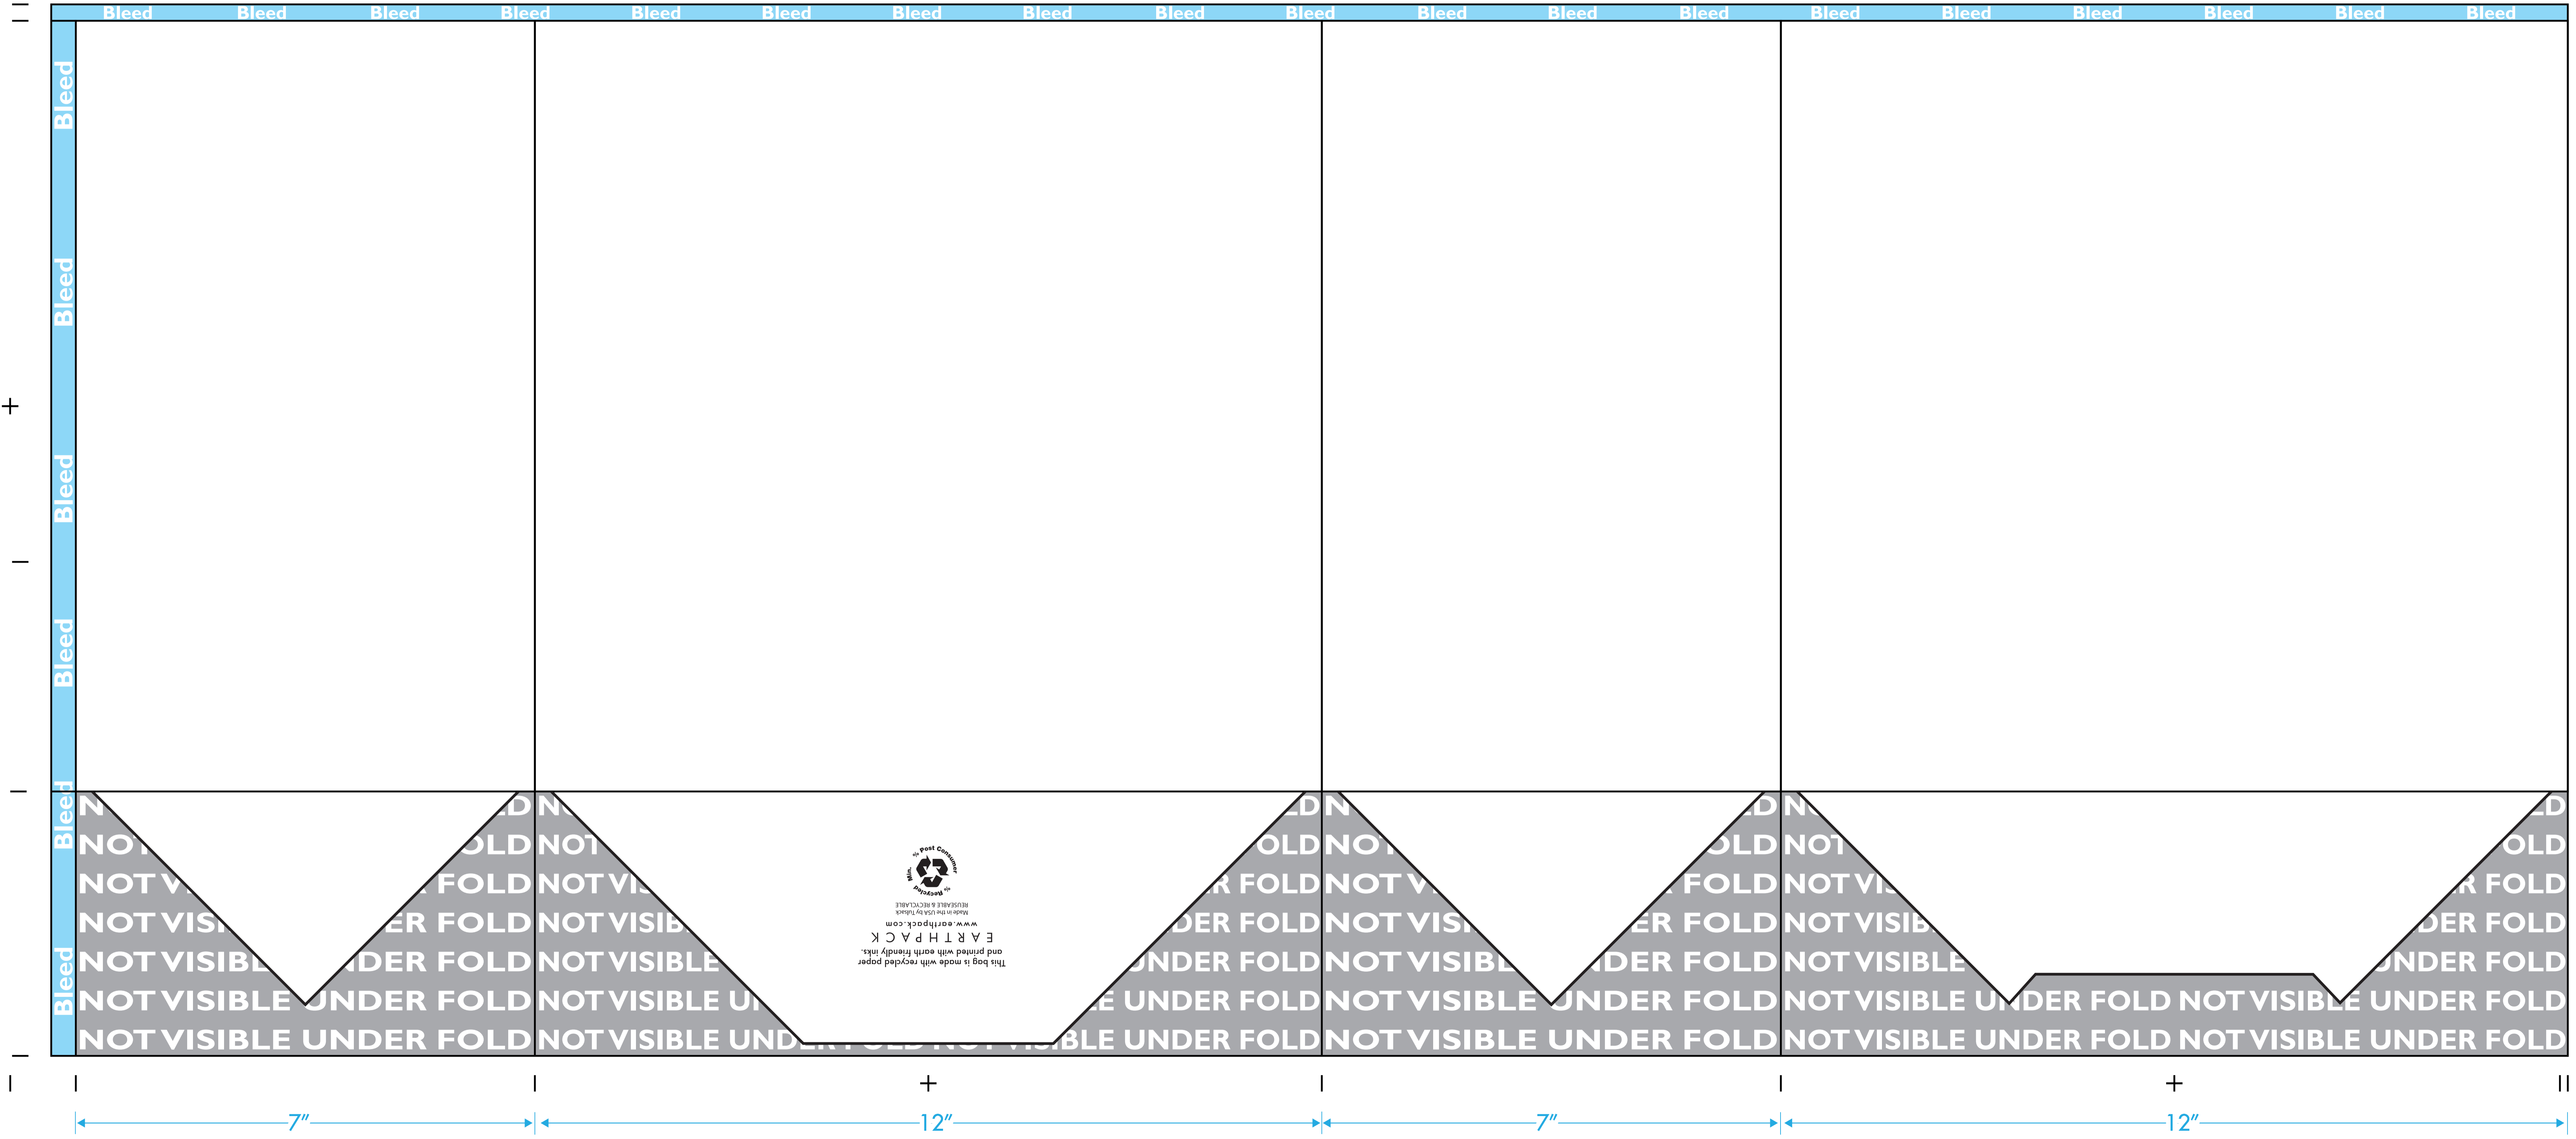

EARTHPACK

Paper Shopping Bag - Customer Name

Bag Size: 12" x 7" x 12"

Bag Color: XXX (Do not print)

Handle Color: XXX

Ink Color: PMS# XXX

Ink Color: PMS# XXX

Ink Color: PMS# XXX

Please review EARTHPACK Art Guidelines before beginning.
Please work in number specified, custom PMS colors.
A confirmed EARTHPACK proof will be provided after art template submission.

Printed: X Colors/X Sides

BOTTOM SLUG TO BE ADJUSTED ACCORDING TO MATERIAL TYPE