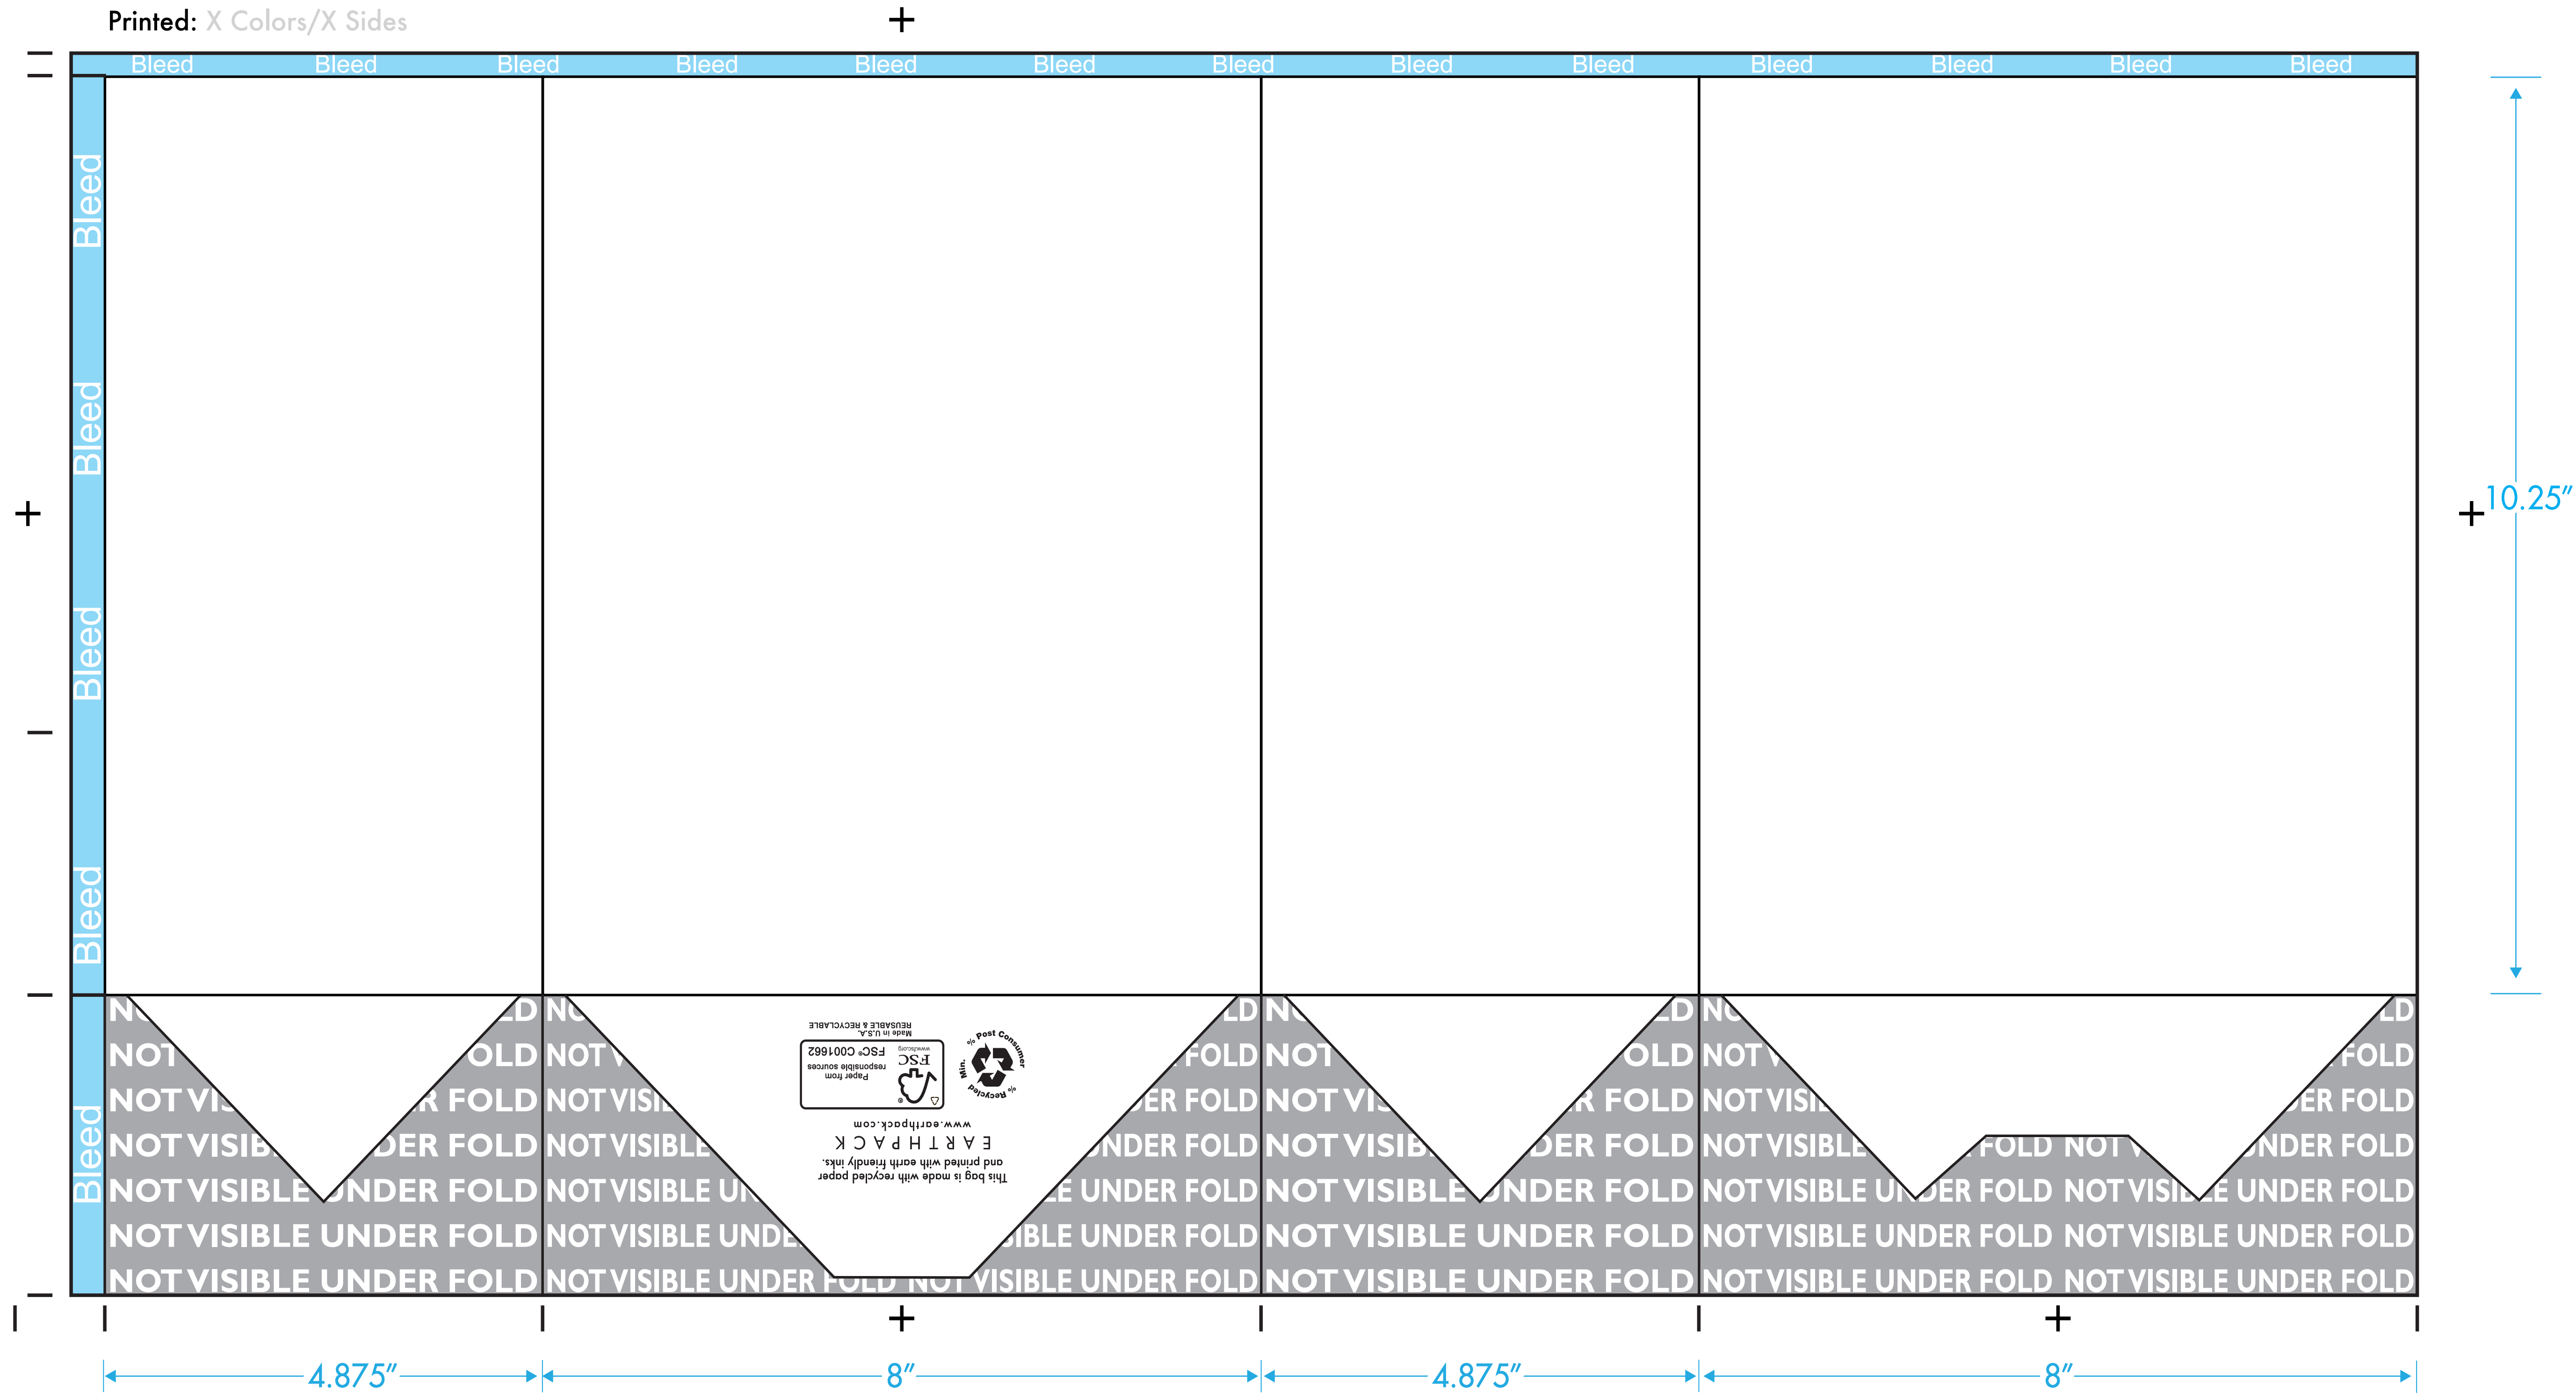

Paper Shopping Bag - Customer Name

Bag Size: 8" x 4.875" x 10.25"

Please review EARTHPACK Art Guidelines before beginning.
Please work in number specified, custom PMS colors.
A confirmed EARTHPACK proof will be provided after art template submission.

1692 DEERE AVE. | IRVINE, CA 92606 | P: 949.975.7800 P: 800.676.2247

- Bag Color: XXX (Do not print)
- Handle Color: XXX
- Ink Color: PMS# XXX
- Ink Color: PMS# XXX
- Ink Color: PMS# XXX

Printed: X Colors/X Sides

BOTTOM SLUG TO BE ADJUSTED ACCORDING TO MATERIAL TYPE

Bag height on template is shorter than actual finished bag height. It is a requirement allowing for flexographic plate thickness and cylinder mounting.