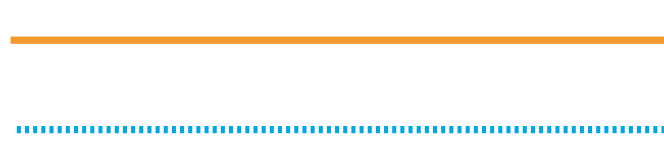

Printed: X Colors/X Sides

Front

Gusset

Back

Gusset

BOTTOM SLUG TO BE ADJUSTED ACCORDING TO MATERIAL TYPE

Bag edges

Keep non-bleeding art within these lines (1/4" from edges and folds)

1/4" Bleed (Bleed may vary due to production capabilities ranging from 1/16" to 1/4")