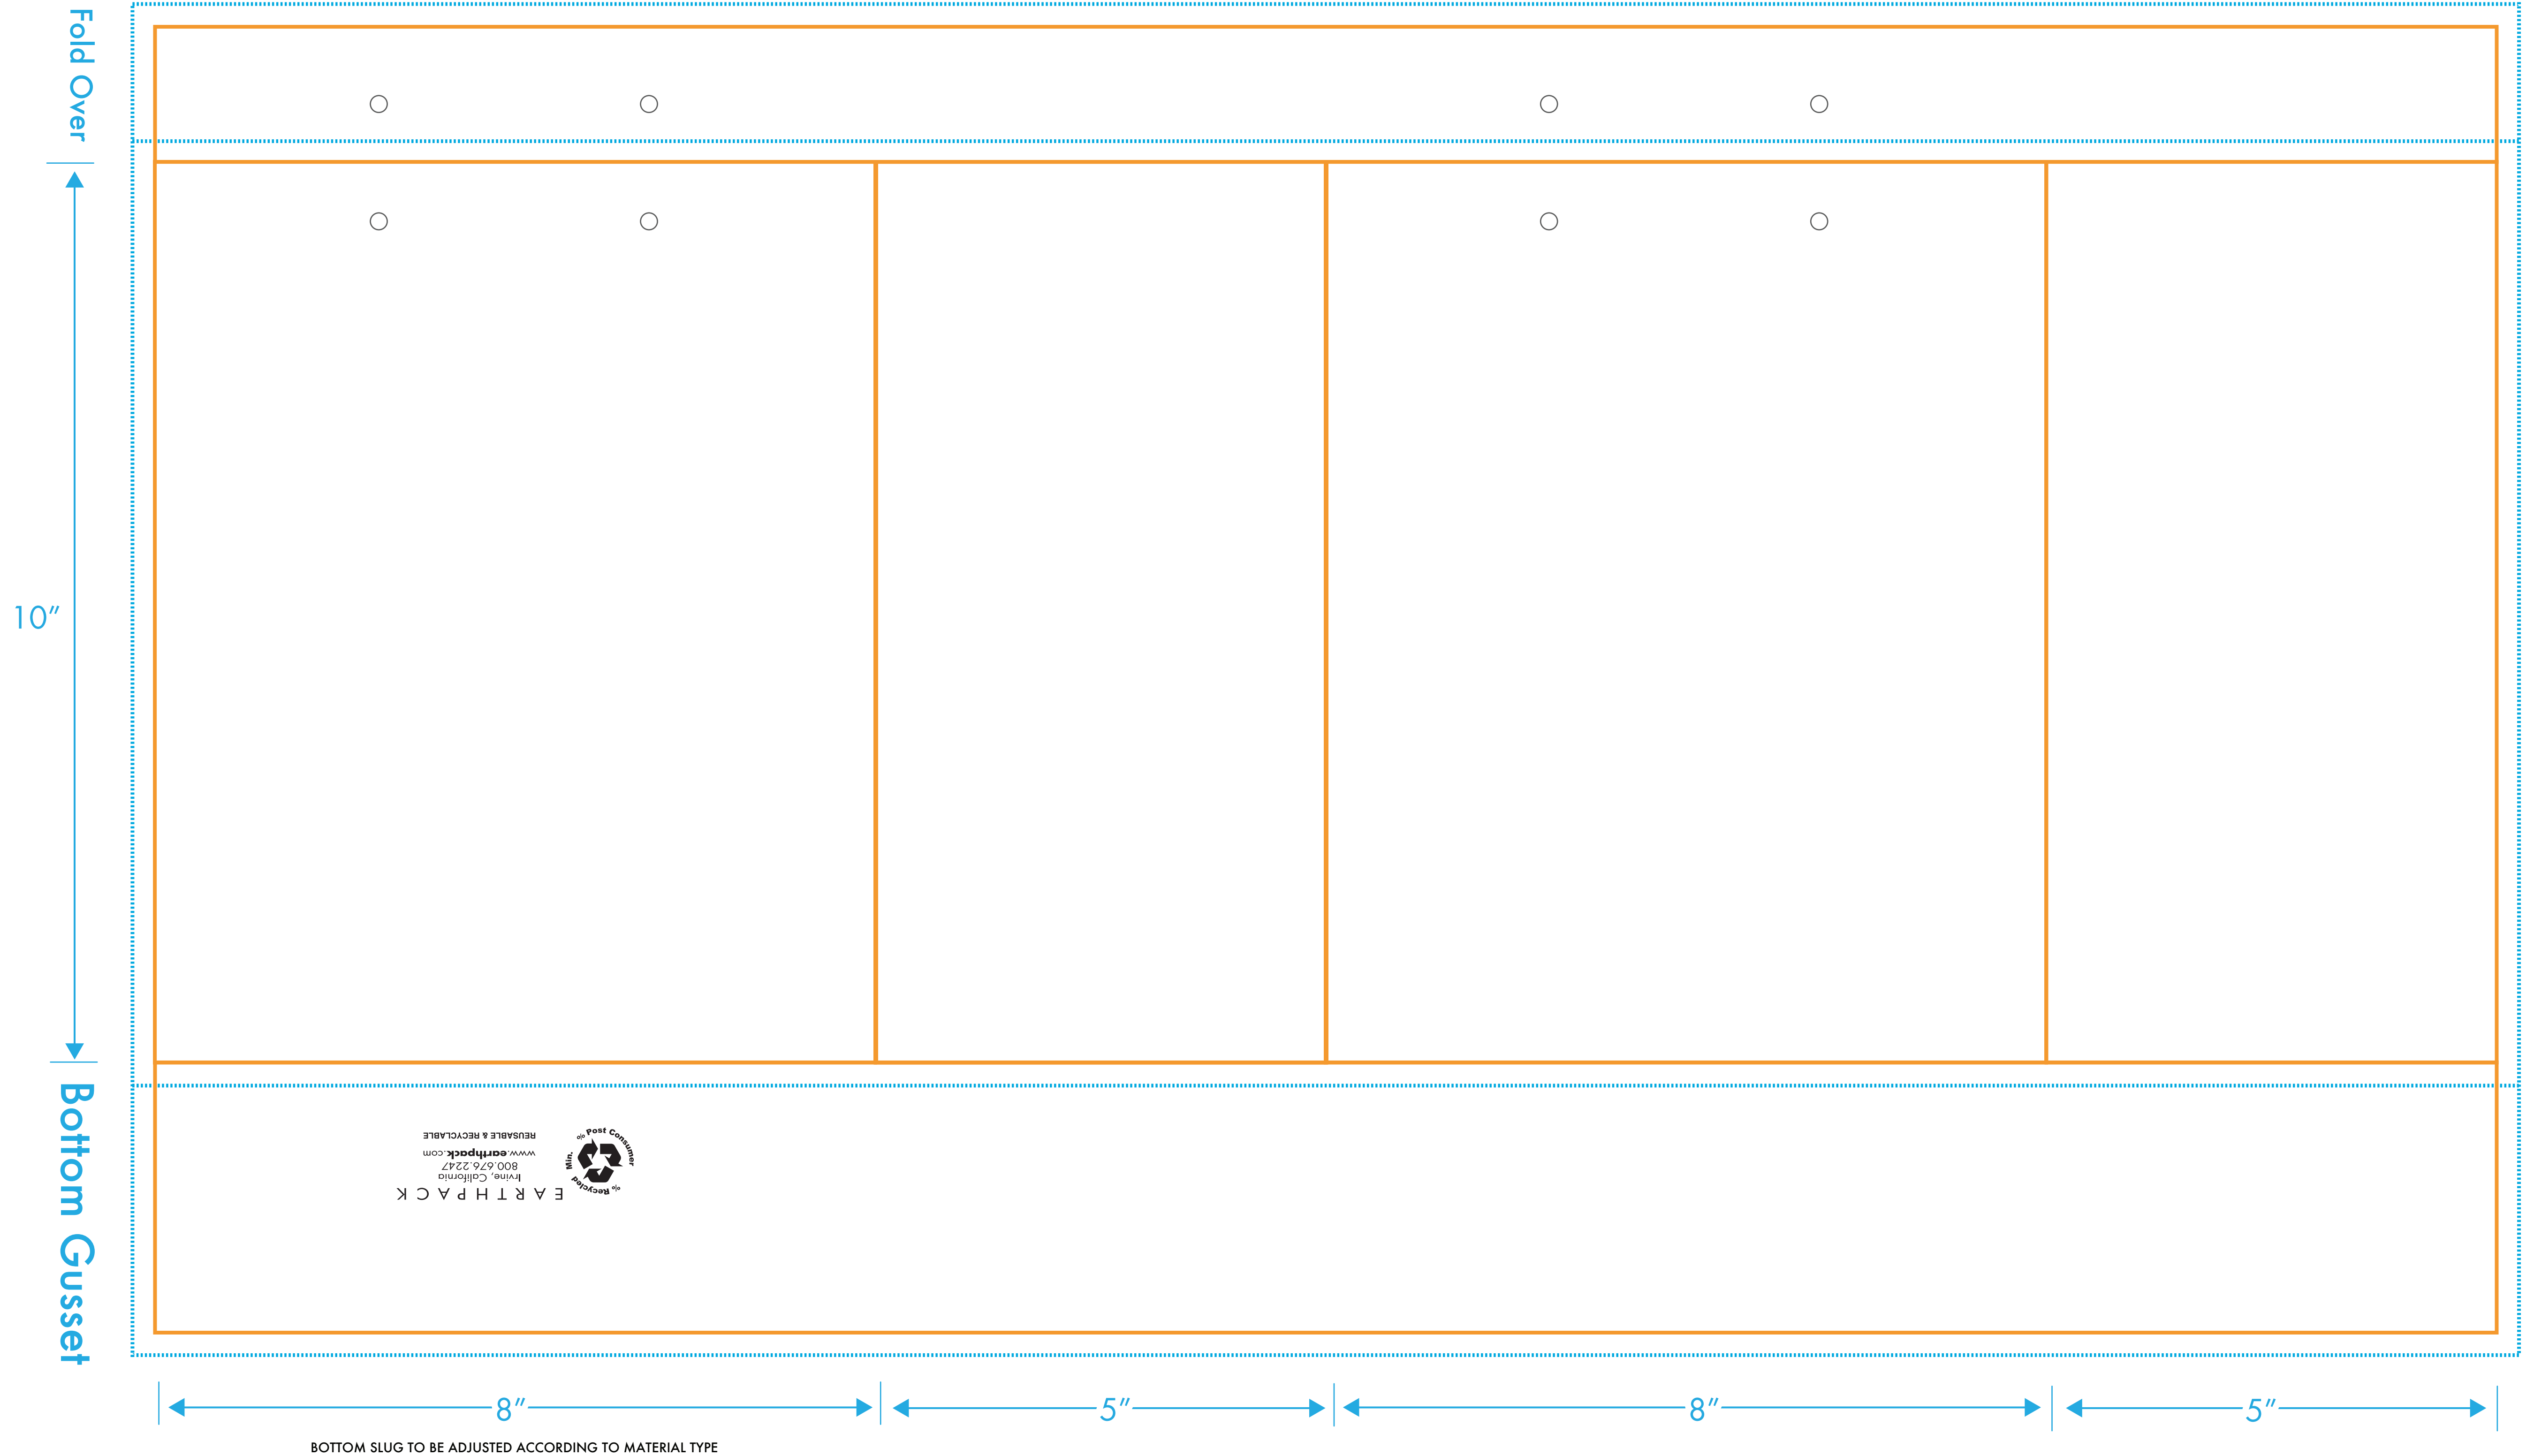

EARTHPACK

Euro Tote - Customer Name

Bag Size: 8 x 5 x 10 x 5

- Bag Color: XXX (Do not print)
- Handle Color: XXX
- Ink Color: PMS# XXX
- Ink Color: PMS# XXX
- Ink Color: PMS# XXX

Please review EARTHPACK Art Guidelines before beginning.
Please work in number specified, custom PMS colors.
A confirmed EARTHPACK proof will be provided after art template submission.

Printed: X Colors/X Sides

Front

Gusset

Back

Gusset

BOTTOM SLUG TO BE ADJUSTED ACCORDING TO MATERIAL TYPE

Bag edges

Keep non-bleeding art within these lines (1/4" from edges and folds)

1/4" Bleed (Bleed may vary due to production capabilities ranging from 1/16" to 1/4")