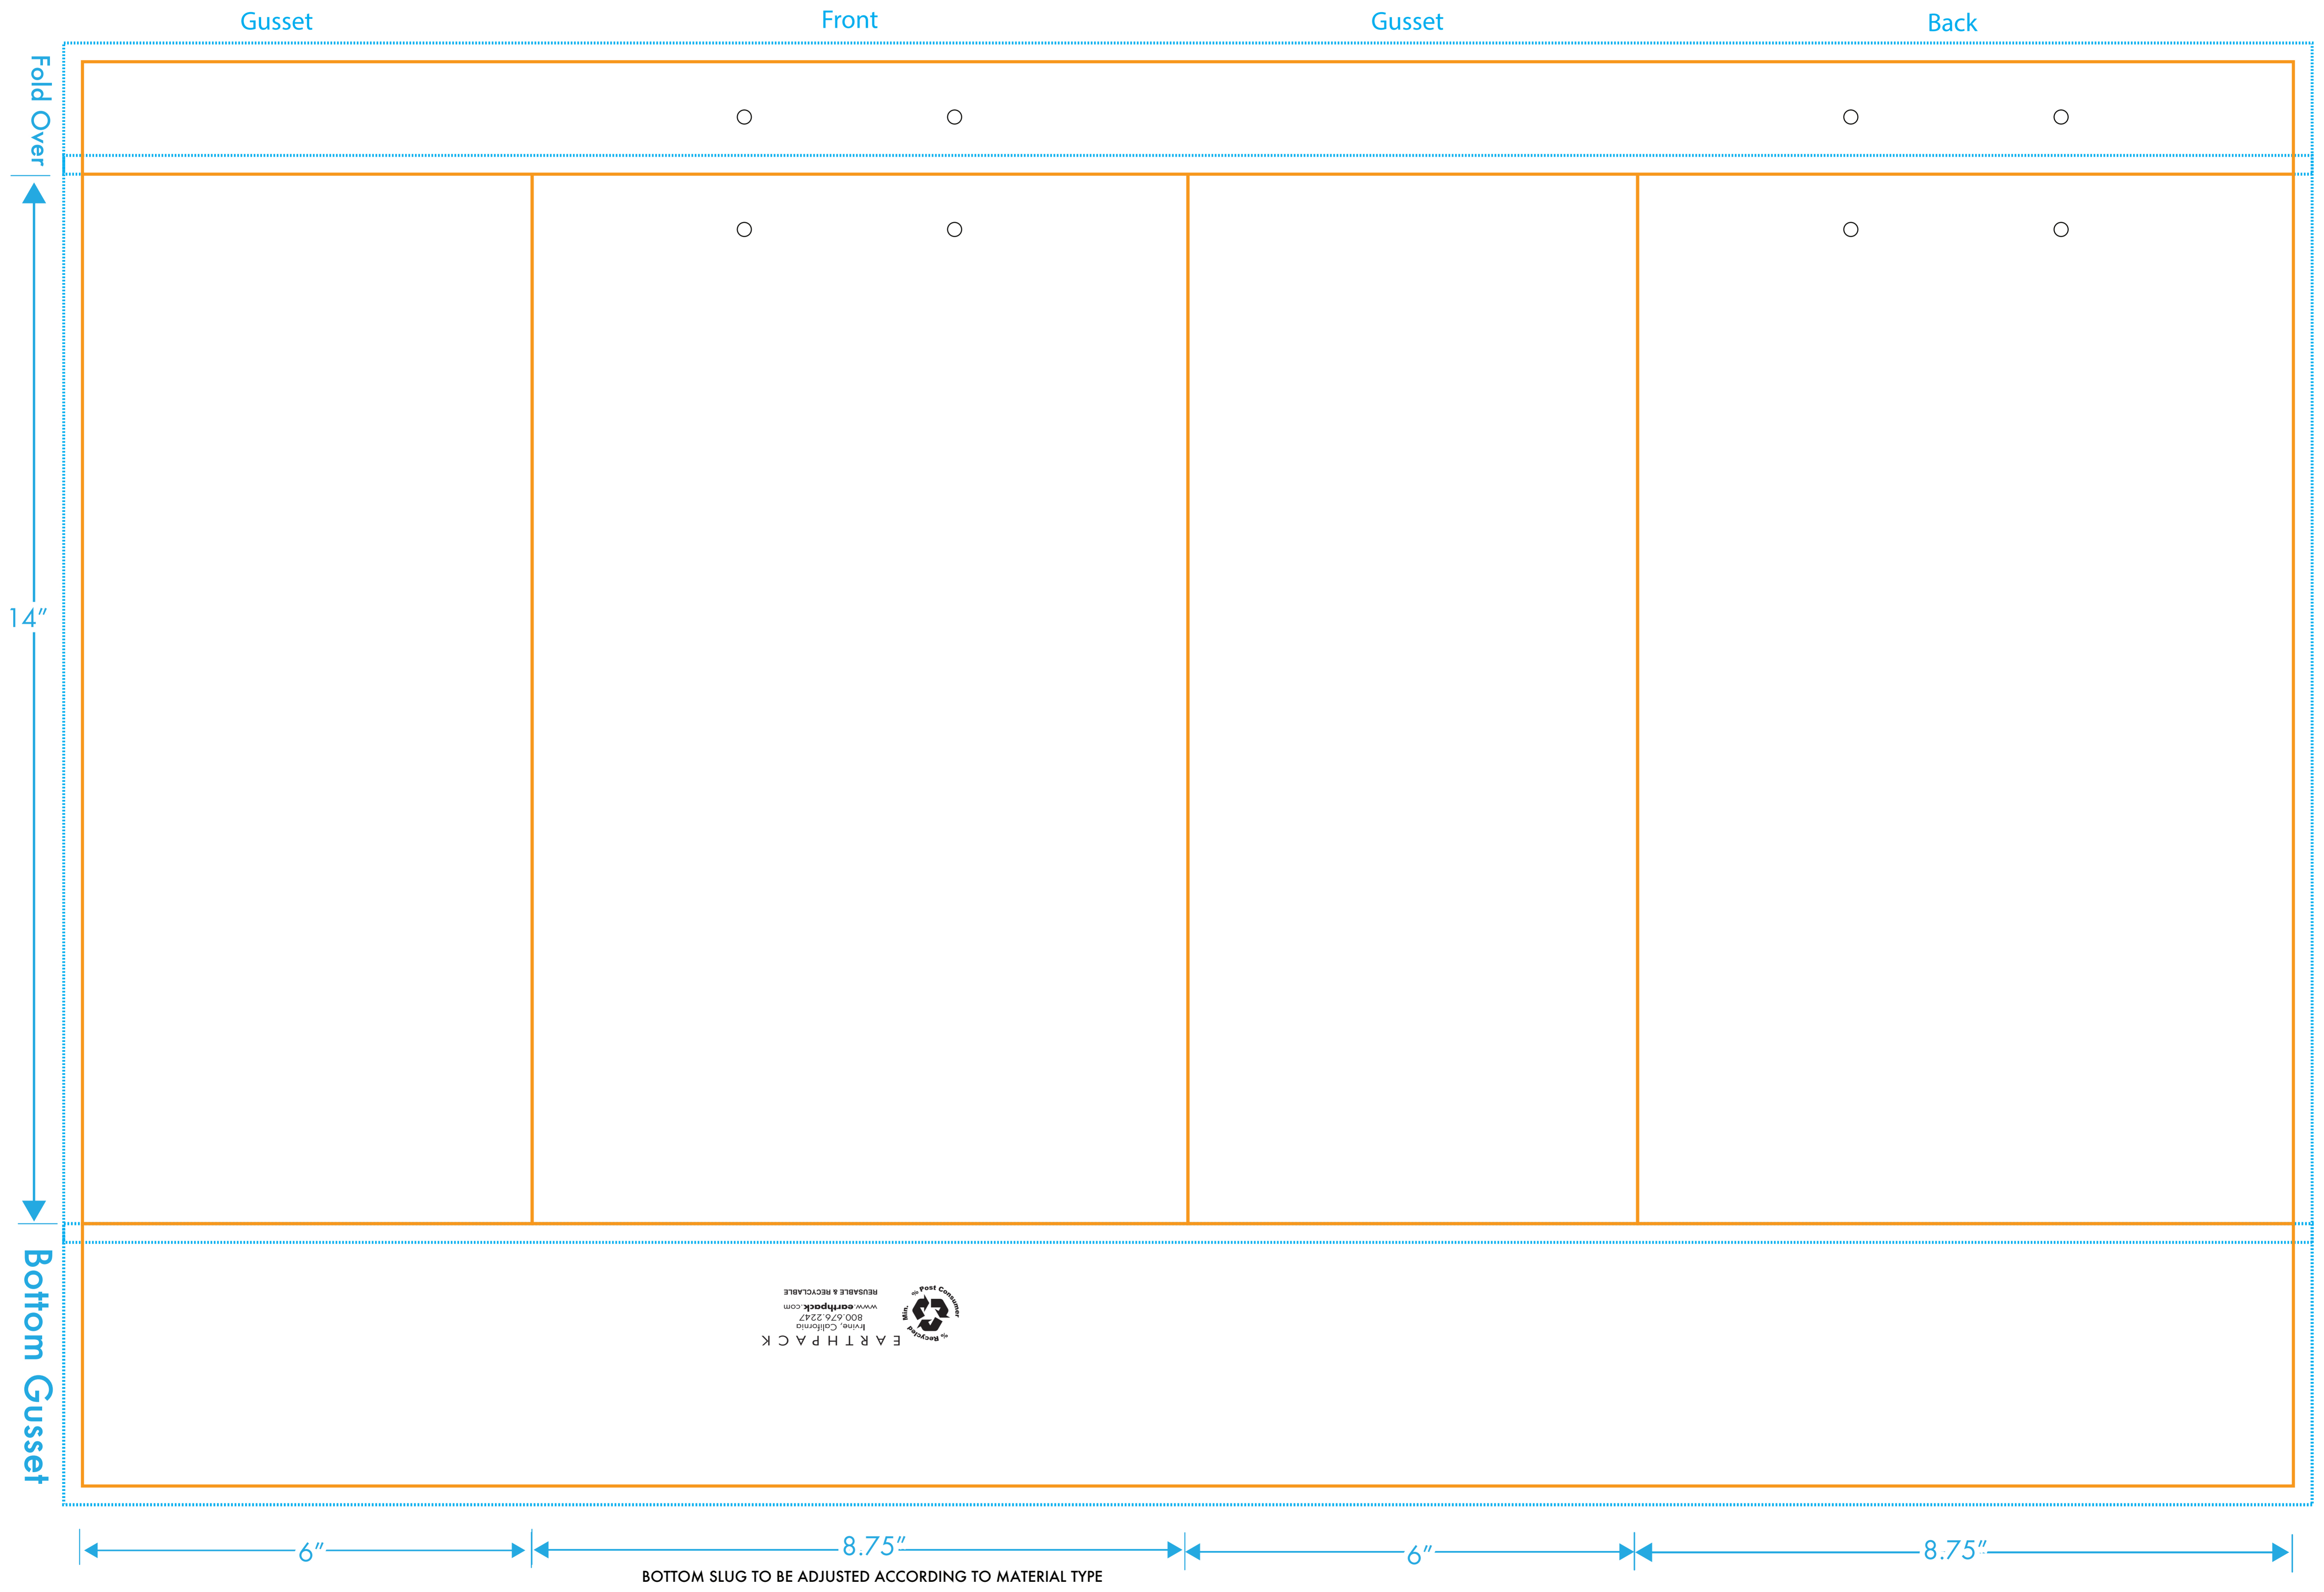

EARTHPACK

Euro Tote - Customer Name

Bag Size: 8.75 x 6 x 14 x 6

- Bag Color: XXX (Do not print)
- Handle Color: XXX
- Ink Color: PMS# XXX
- Ink Color: PMS# XXX
- Ink Color: PMS# XXX

Please review EARTHPACK Art Guidelines before beginning.
 Please work in number specified, custom PMS colors.
 A confirmed EARTHPACK proof will be provided after art template submission.

Printed: X Colors/X Sides

BOTTOM SLUG TO BE ADJUSTED ACCORDING TO MATERIAL TYPE

Bag edges
 Keep non-bleeding art within these lines (1/4" from edges and folds)
 1/4" Bleed (Bleed may vary due to production capabilities ranging from 1/16" to 1/4")