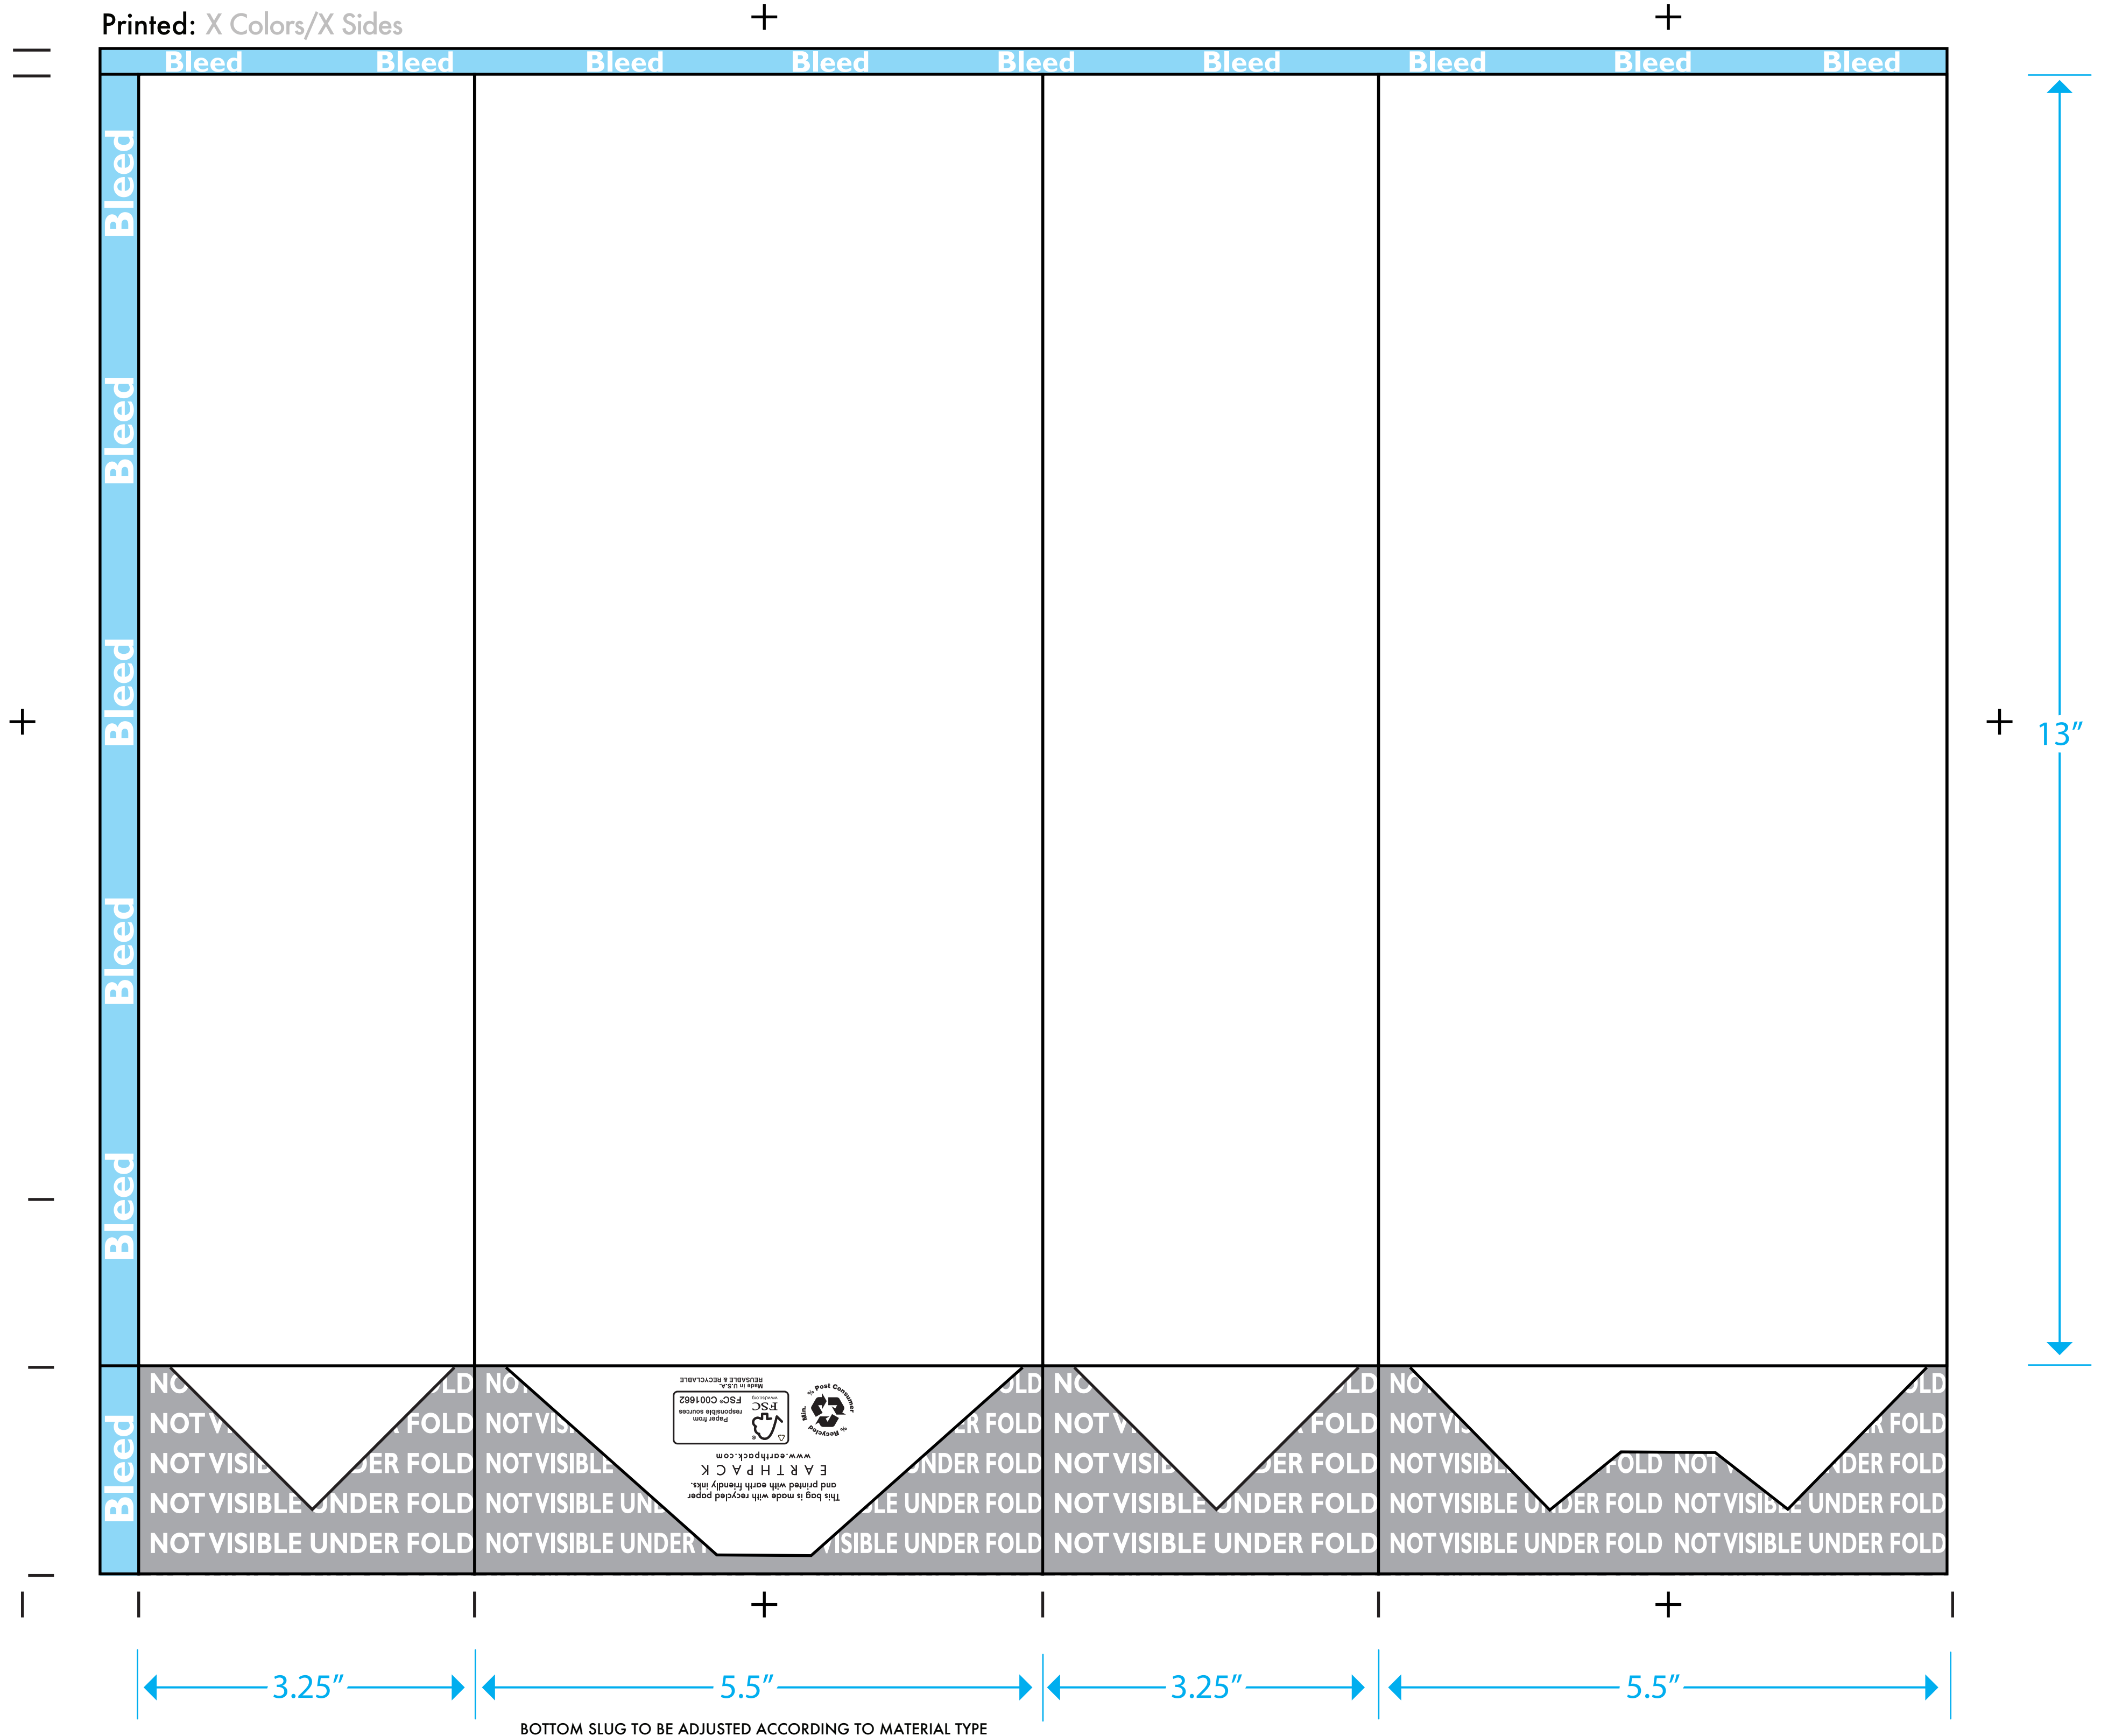

Paper Shopping Bag - Customer Name

Bag Size: 5.5" x 3.25" x 13"

- Bag Color: XXX (Do not print)
- Handle Color: XXX
- Ink Color: PMS# XXX
- Ink Color: PMS# XXX
- Ink Color: PMS# XXX

Please review EARTHPACK Art Guidelines before beginning.
Please work in number specified, custom PMS colors.
A confirmed EARTHPACK proof will be provided after art template submission.

Printed: X Colors/X Sides

BOTTOM SLUG TO BE ADJUSTED ACCORDING TO MATERIAL TYPE