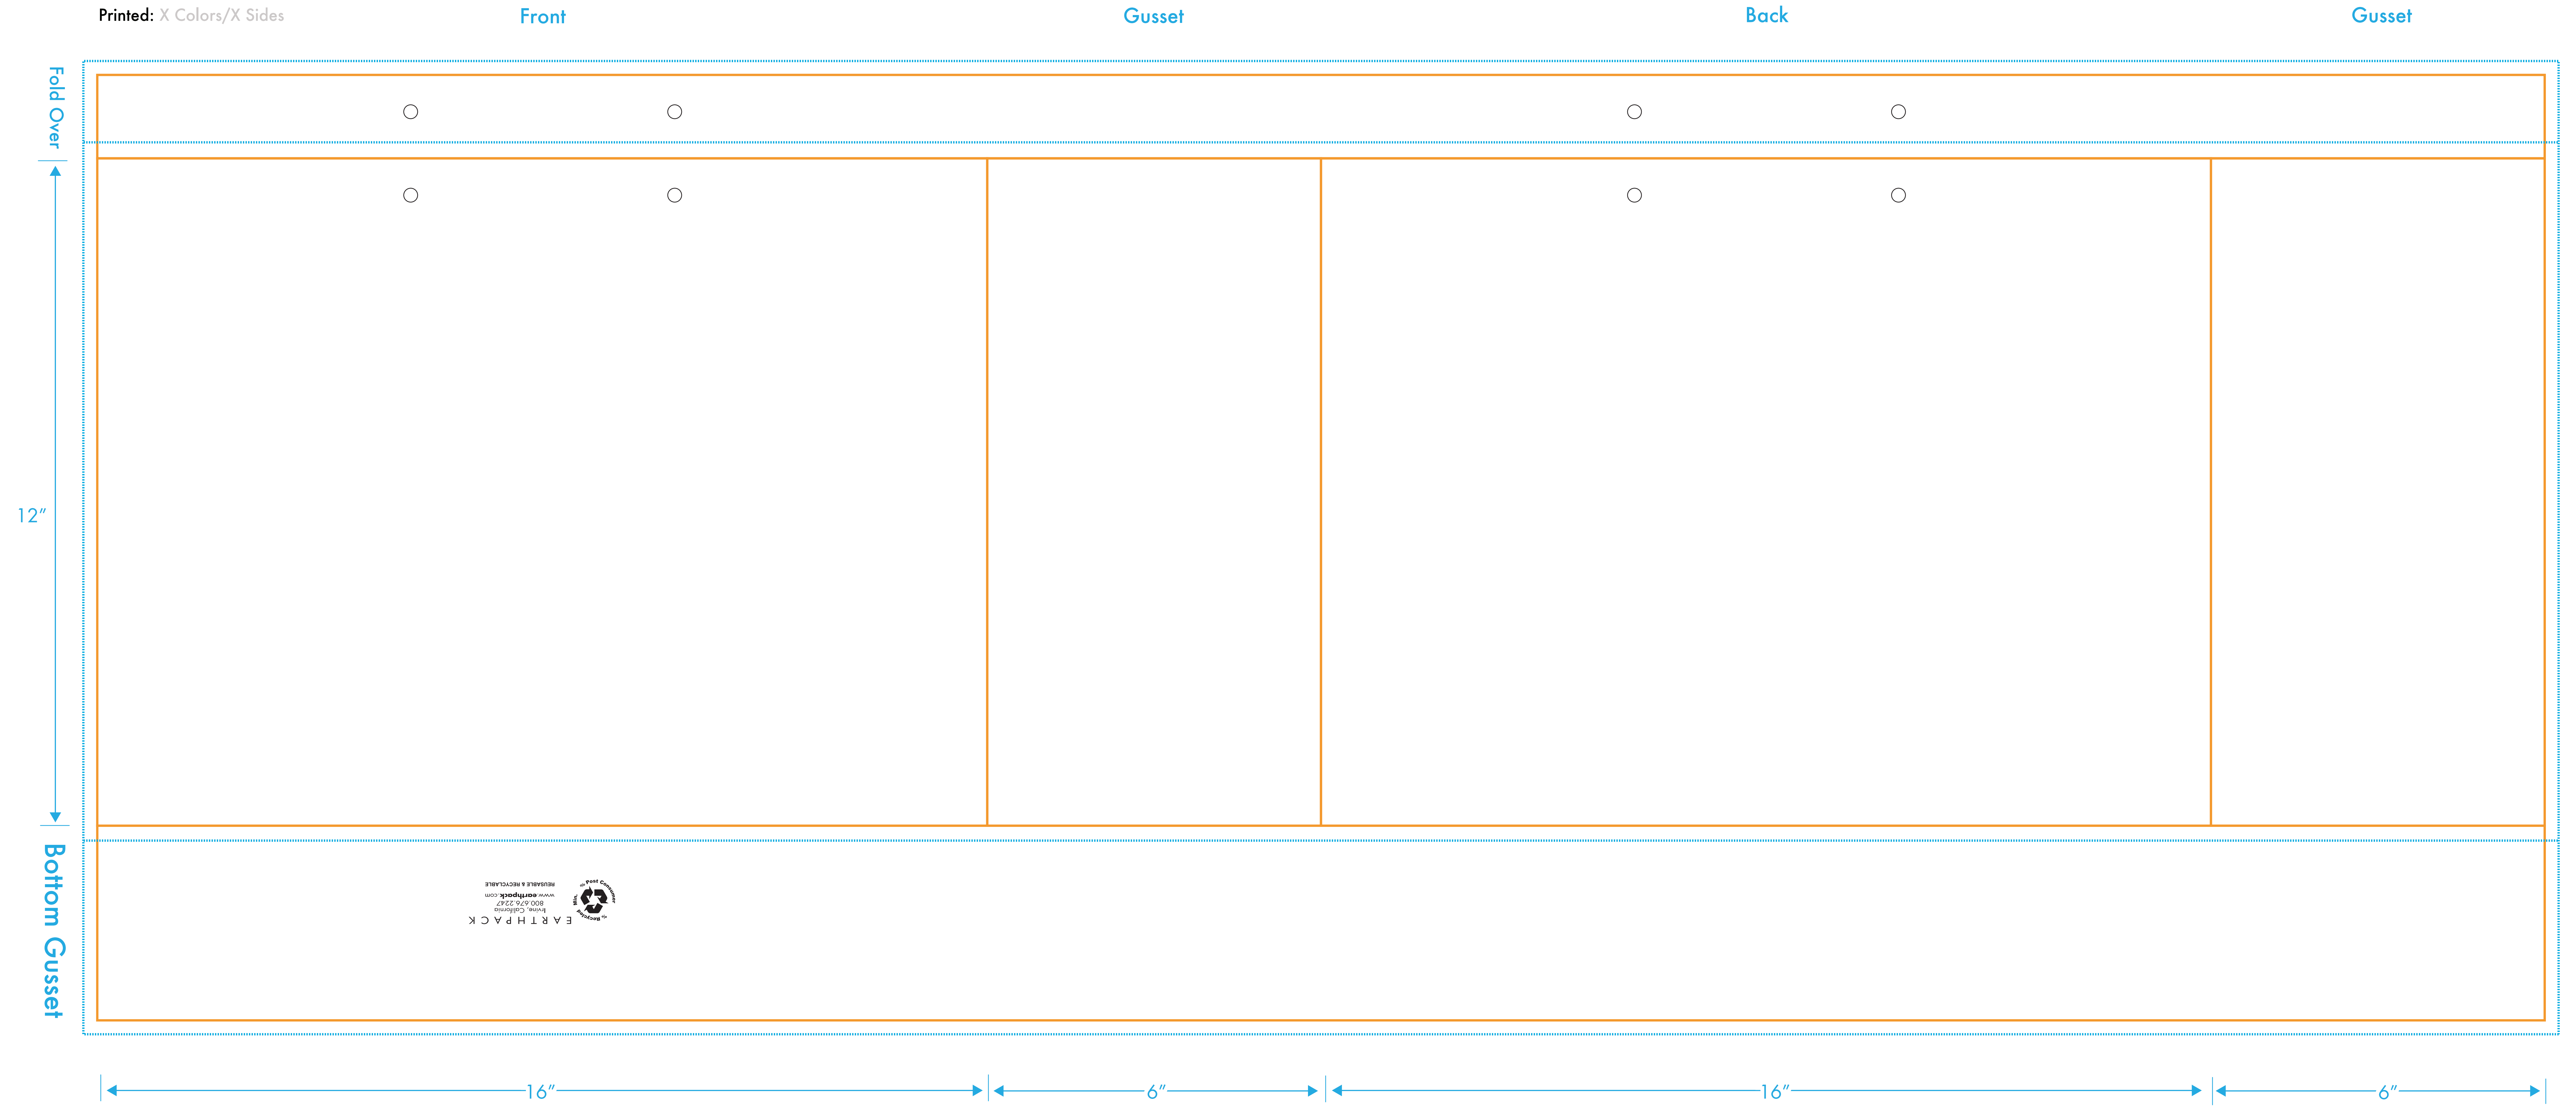

Euro Tote - Customer Name

Bag Size: 16 x 6 x 12 x 6

- Bag Color: XXX (Do not print)
- Handle Color: XXX
- Ink Color: PMS# XXX
- Ink Color: PMS# XXX
- Ink Color: PMS# XXX

Please review EARTHPACK Art Guidelines before beginning.
Please work in number specified, custom PMS colors.
A confirmed EARTHPACK proof will be provided after art template submission.

BOTTOM SLUG TO BE ADJUSTED ACCORDING TO MATERIAL TYPE

Bag edges
Keep non-bleeding art within these lines (1/4" from edges and folds)
1/4" Bleed (Bleed may vary due to production capabilities ranging from 1/16" to 1/4")