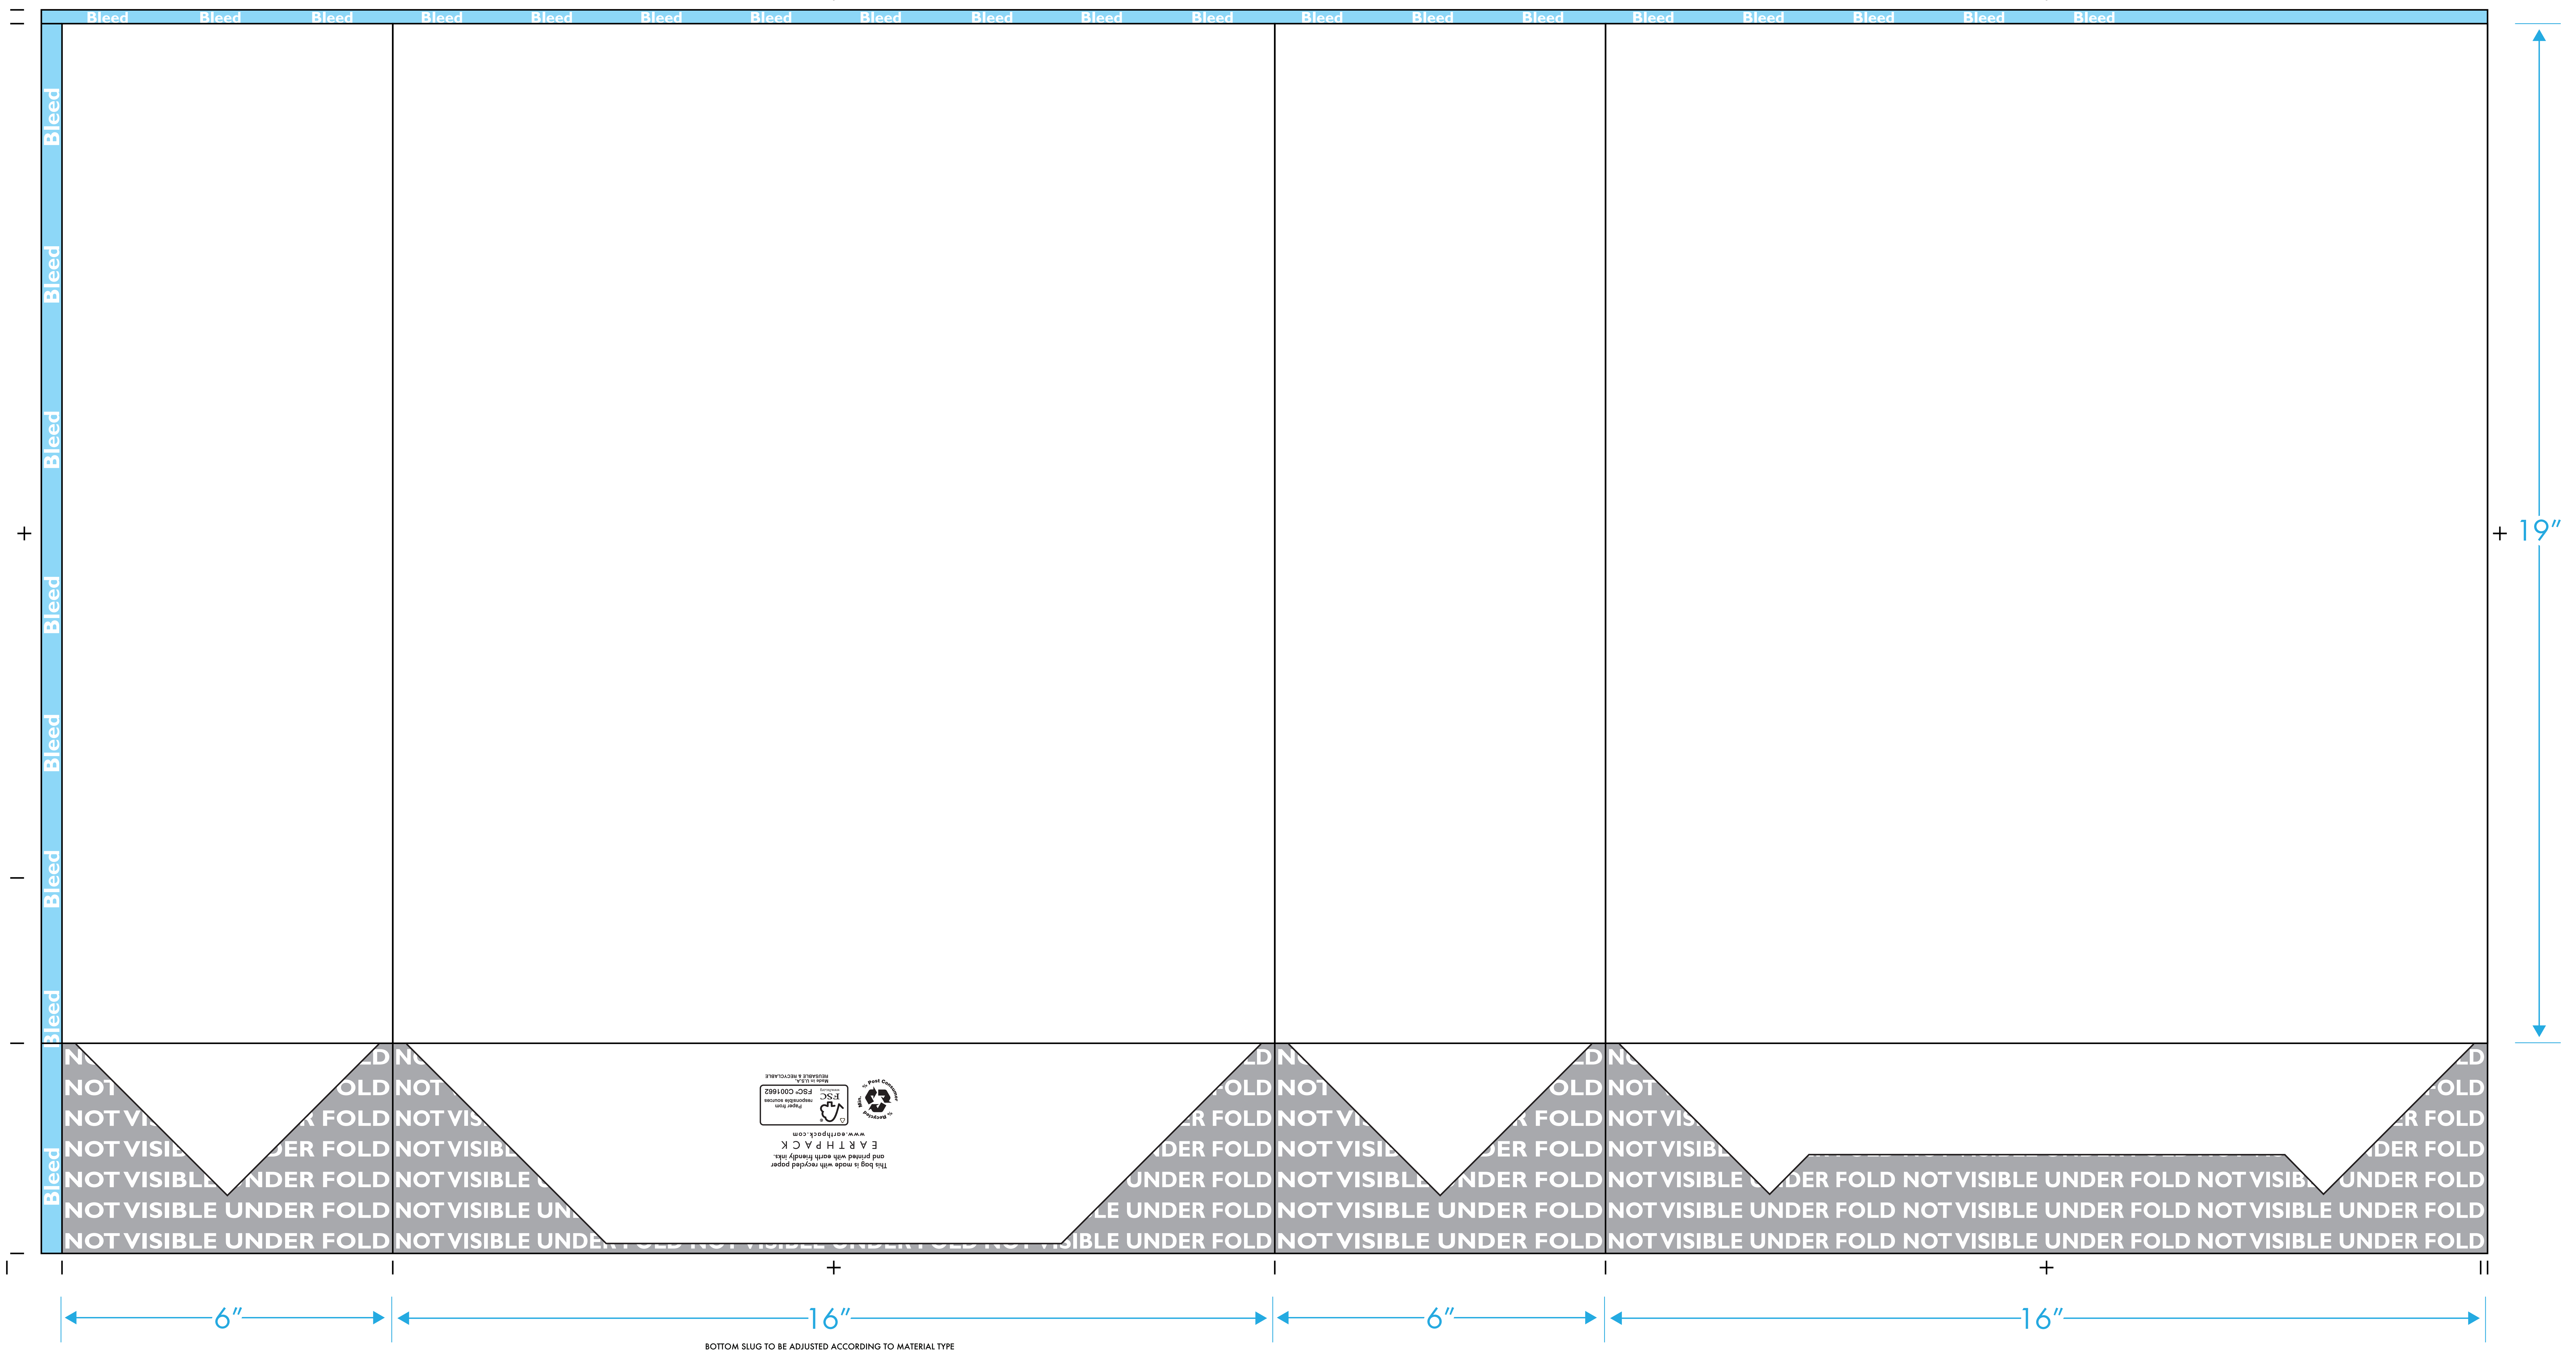

Paper Shopping Bag - Customer Name

Bag Size: 16" x 6" x 19"

- Bag Color: XXX (Do not print)
- Handle Color: XXX
- Ink Color: PMS# XXX
- Ink Color: PMS# XXX
- Ink Color: PMS# XXX

Please review EARTHPACK Art Guidelines before beginning.
Please work in number specified, custom PMS colors.
A confirmed EARTHPACK proof will be provided after art template submission.

Printed: X Colors/X Sides

BOTTOM SLUG TO BE ADJUSTED ACCORDING TO MATERIAL TYPE