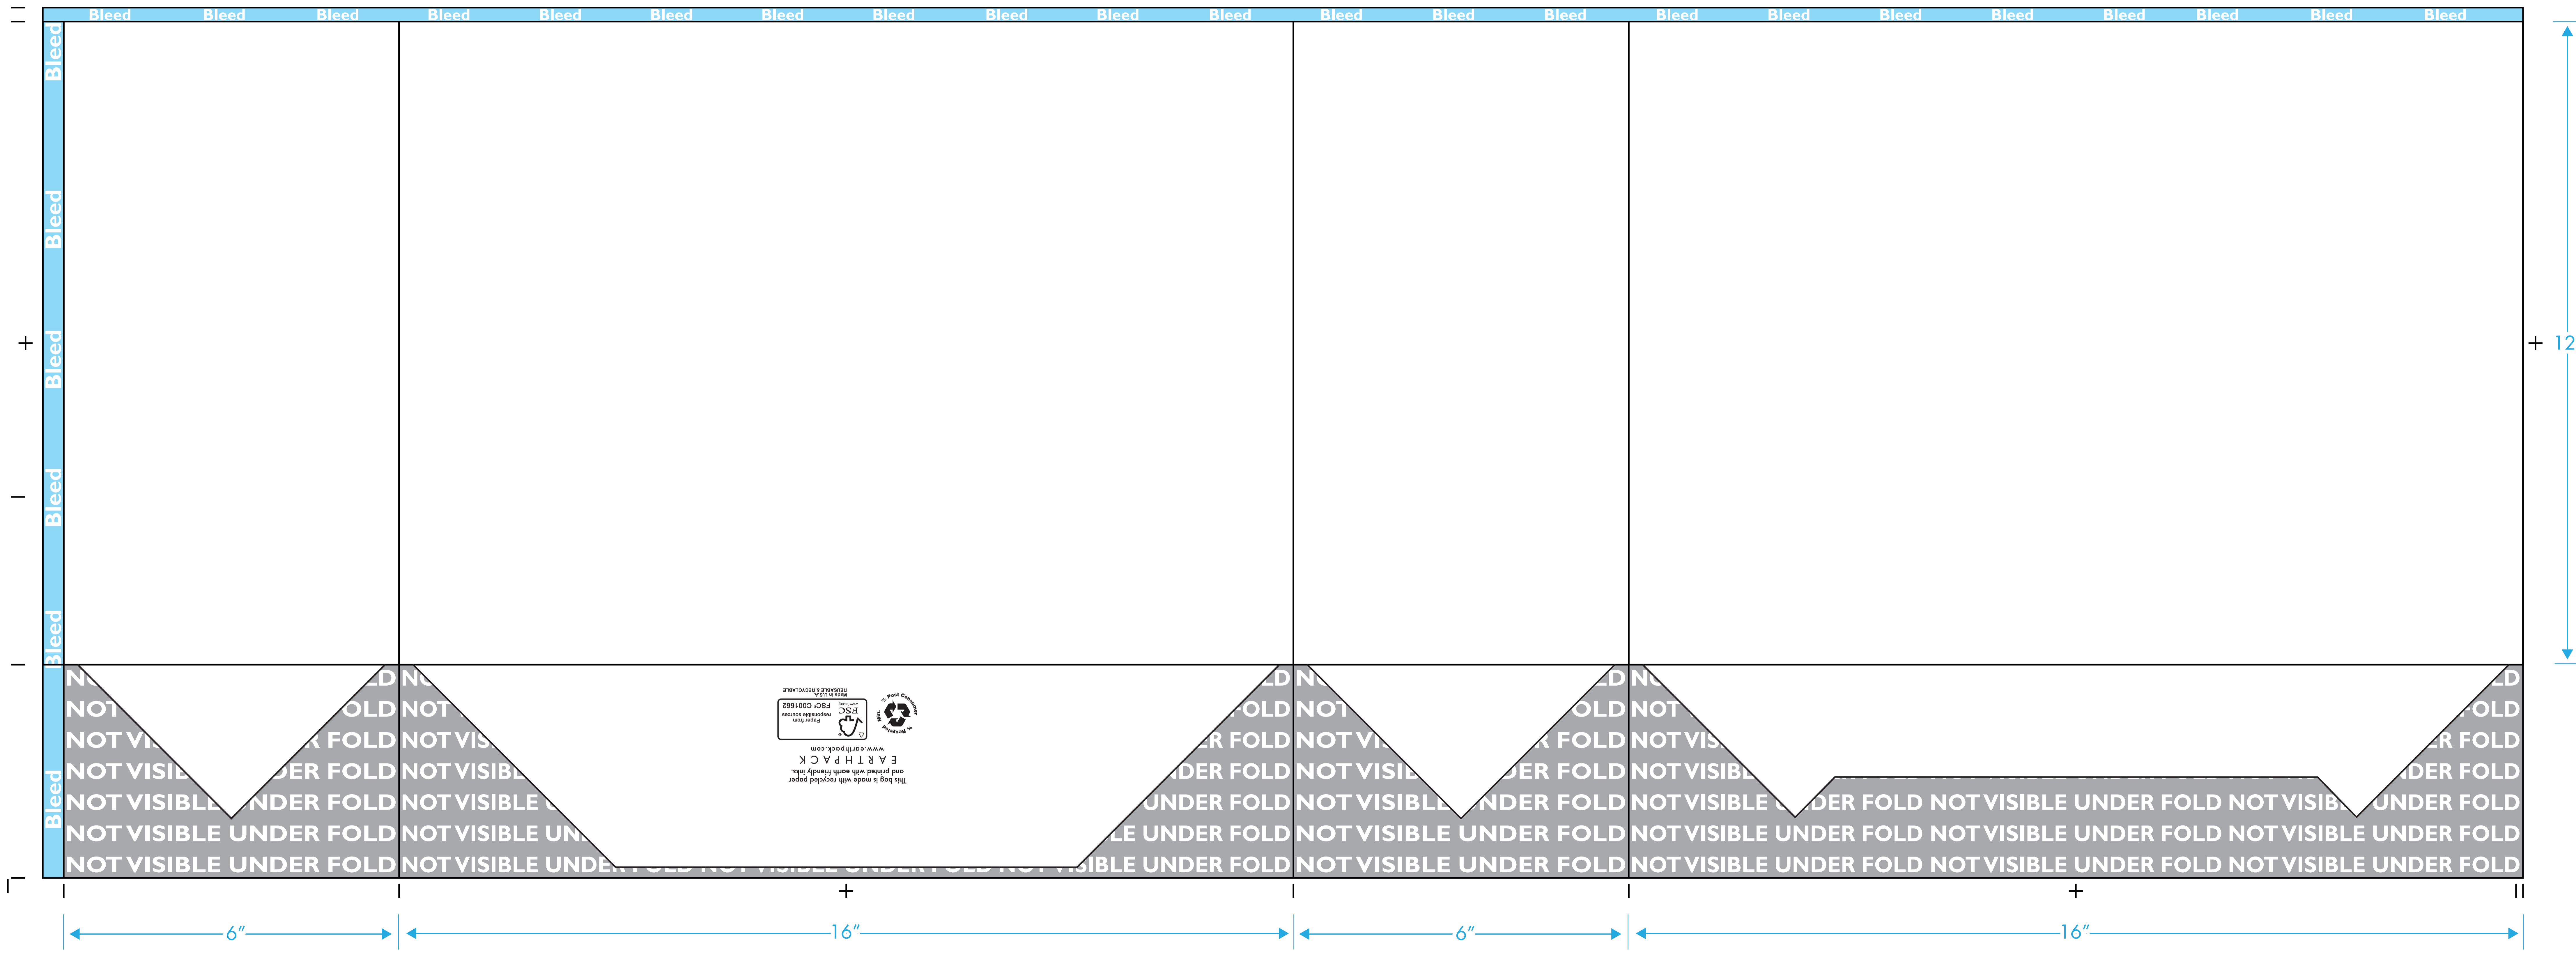

# Paper Shopping Bag - Customer Name

Bag Size: 16" x 6" x 12"

- Bag Color: XXX (Do not print)
- Handle Color: XXX
- Ink Color: PMS# XXX
- Ink Color: PMS# XXX
- Ink Color: PMS# XXX

Please review EARTHPACK Art Guidelines before beginning.  
 Please work in number specified, custom PMS colors.  
 A confirmed EARTHPACK proof will be provided after art template submission.

Printed: X Colors/X Sides

BOTTOM SLUG TO BE ADJUSTED ACCORDING TO MATERIAL TYPE