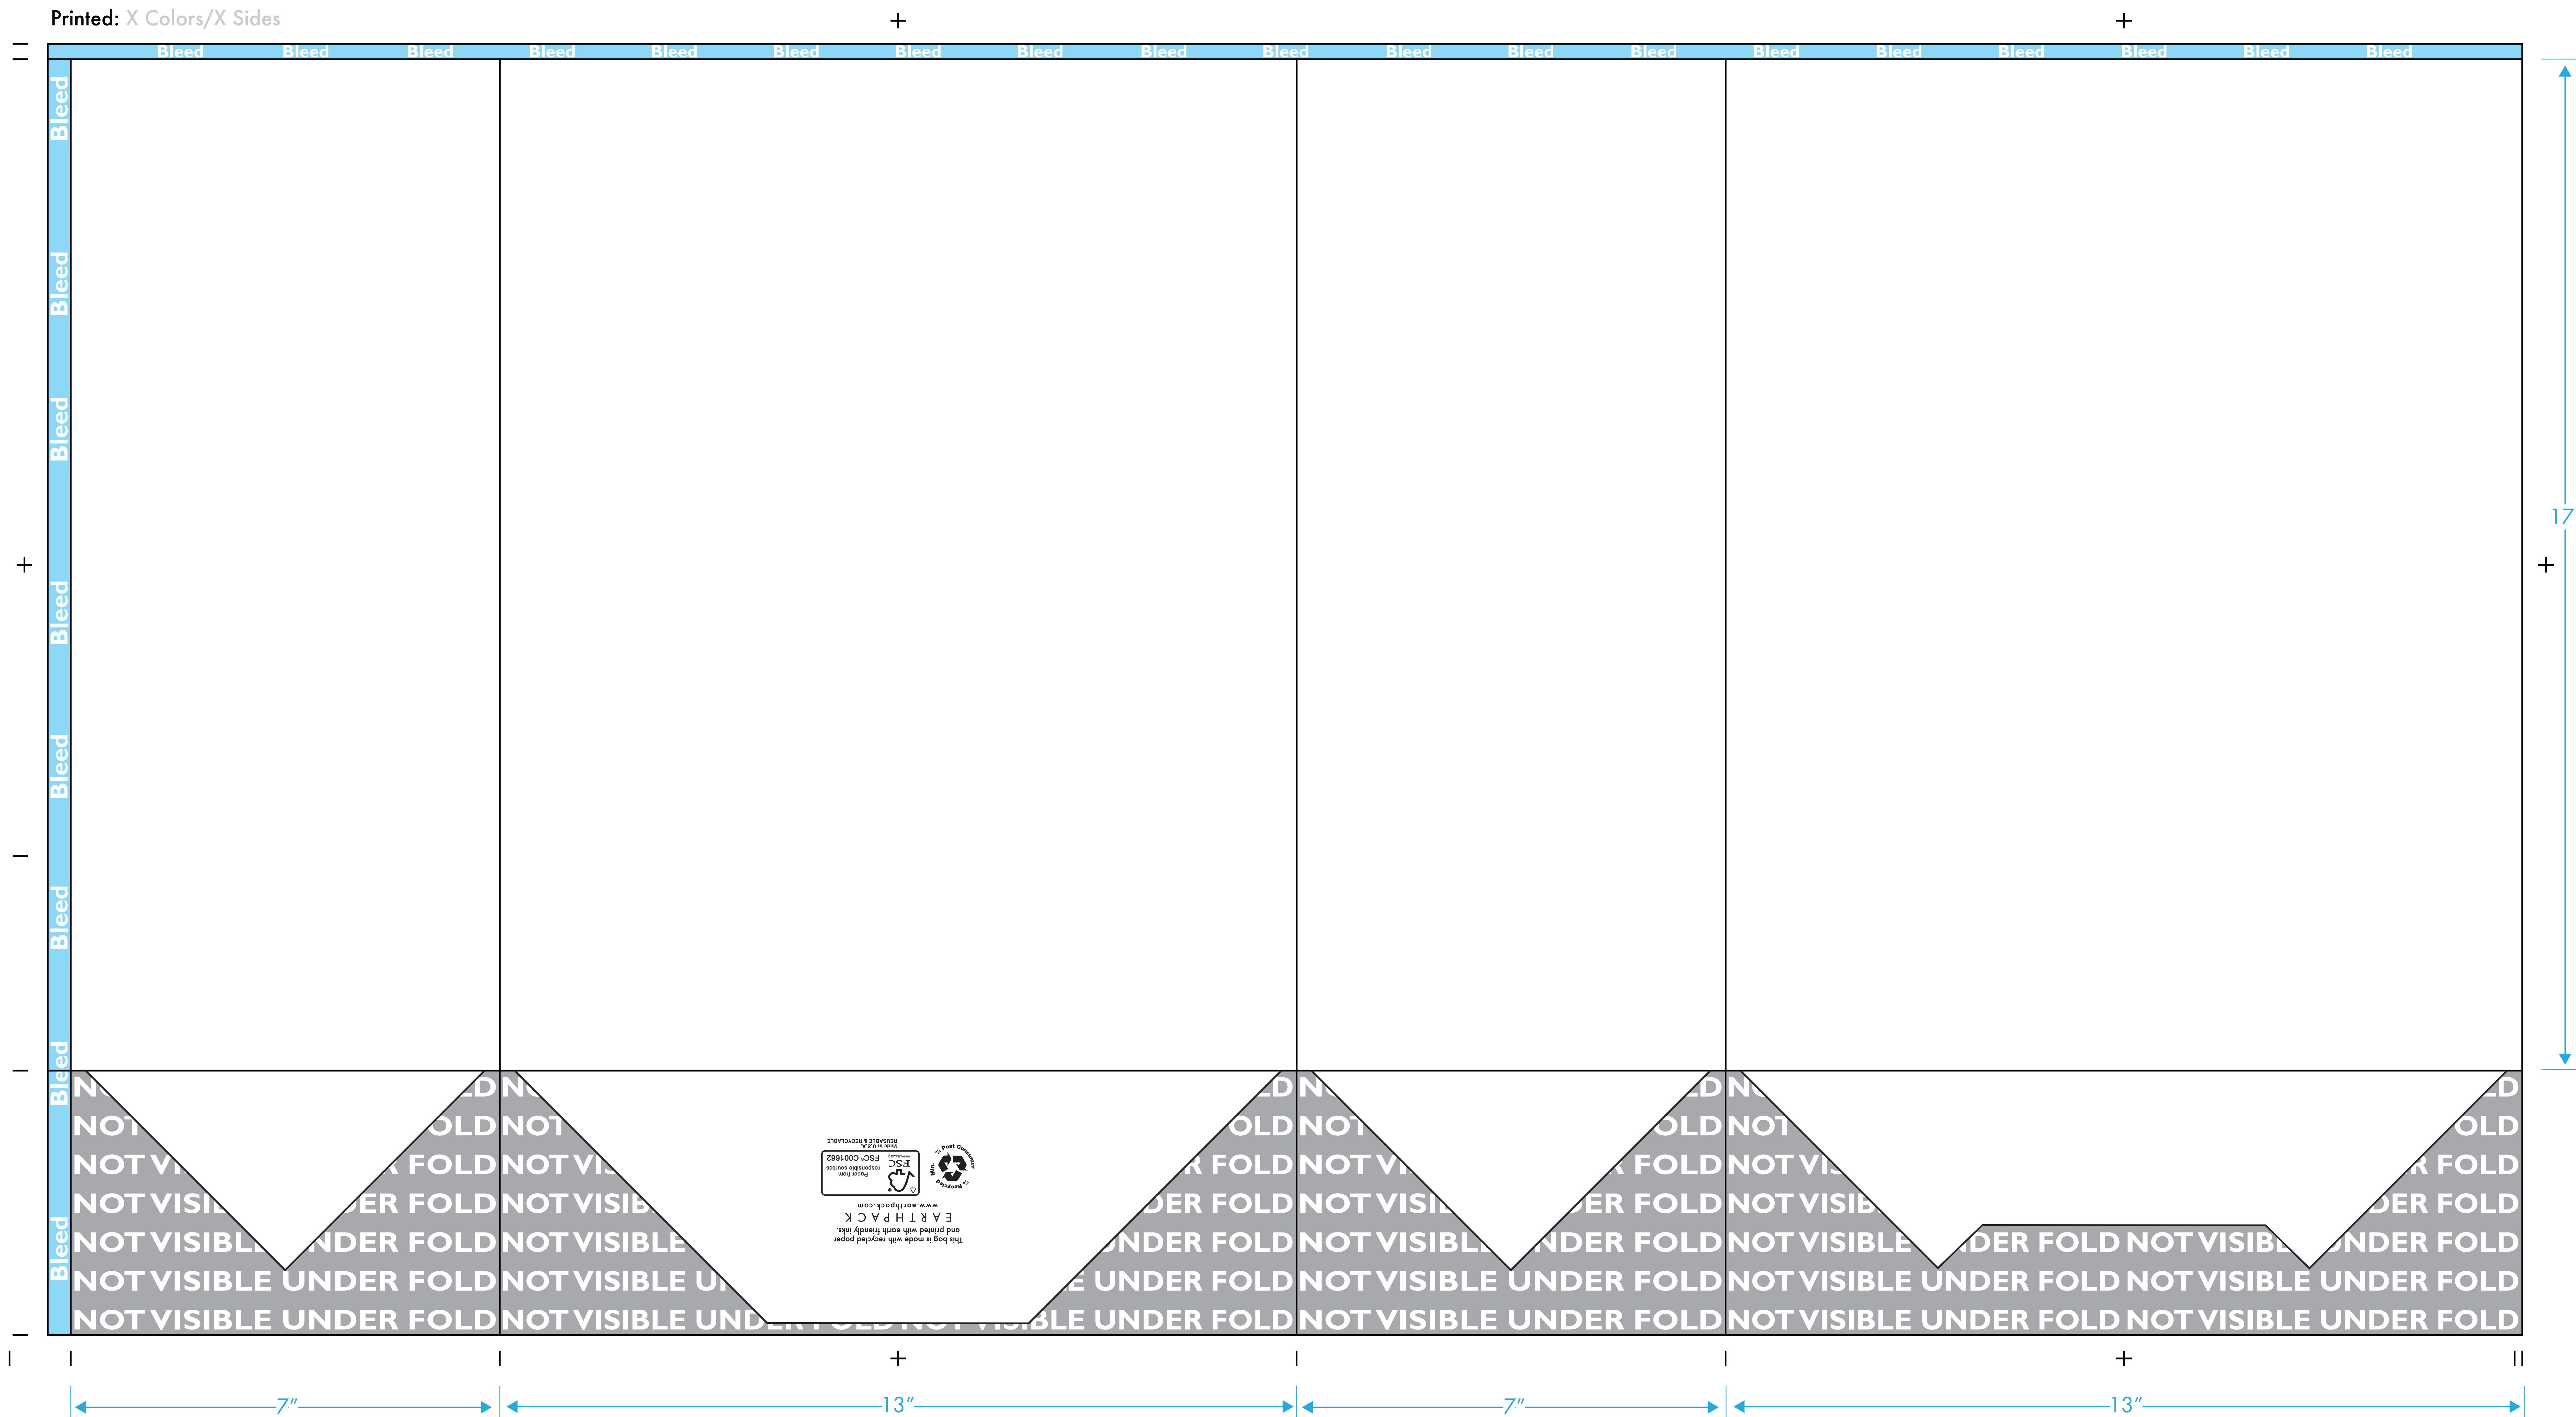

EARTHPACK

# Paper Shopping Bag - Customer Name

Bag Size: 13" x 7" x 17"

- Bag Color: XXX (Do not print)
- Handle Color: XXX
- Ink Color: PMS# XXX
- Ink Color: PMS# XXX
- Ink Color: PMS# XXX

Please review EARTHPACK Art Guidelines before beginning.  
 Please work in number specified, custom PMS colors.  
 A confirmed EARTHPACK proof will be provided after art template submission.

Printed: X Colors/X Sides

BOTTOM SLUG TO BE ADJUSTED ACCORDING TO MATERIAL TYPE