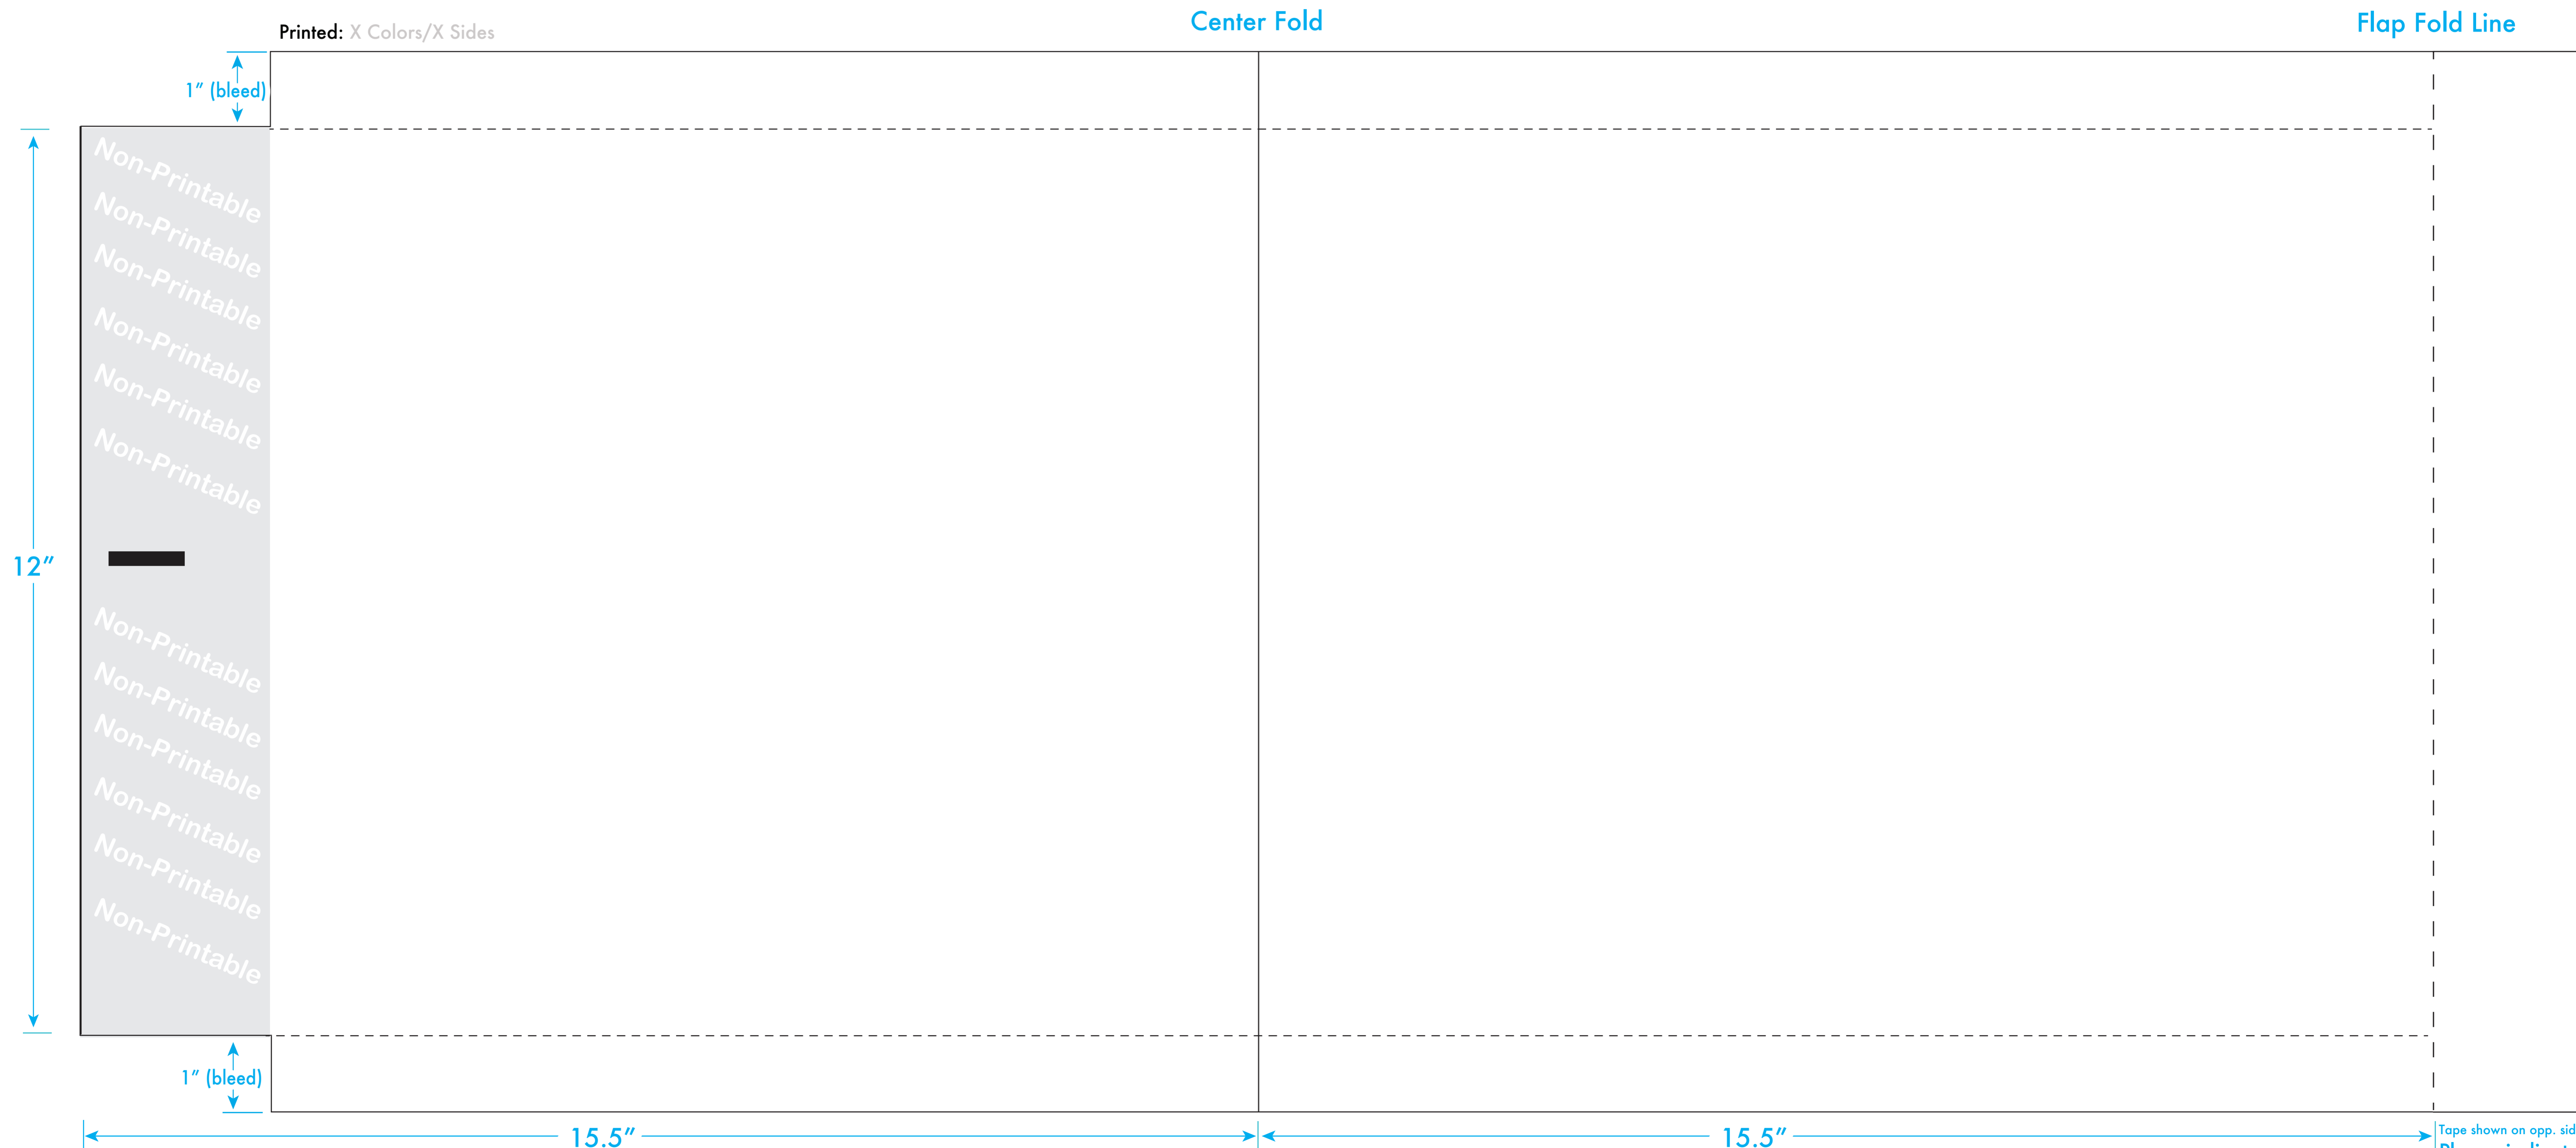

EARTHPACK

Poly Mailer - Customer Name

Mailer Size: 12" x 15.5" + 2"

 Bag Color: XXX (Do not print)

 Ink Color: PMS# XXX

 Ink Color: PMS# XXX

 Ink Color: PMS# XXX

 Bleed Print Area

Please review EARTHPACK Art Guidelines before beginning.
Please work in number specified, custom PMS colors.
A confirmed EARTHPACK proof will be provided after art template submission.

Tape shown on opp. side
Please indicate
single or double
adhesive seal.