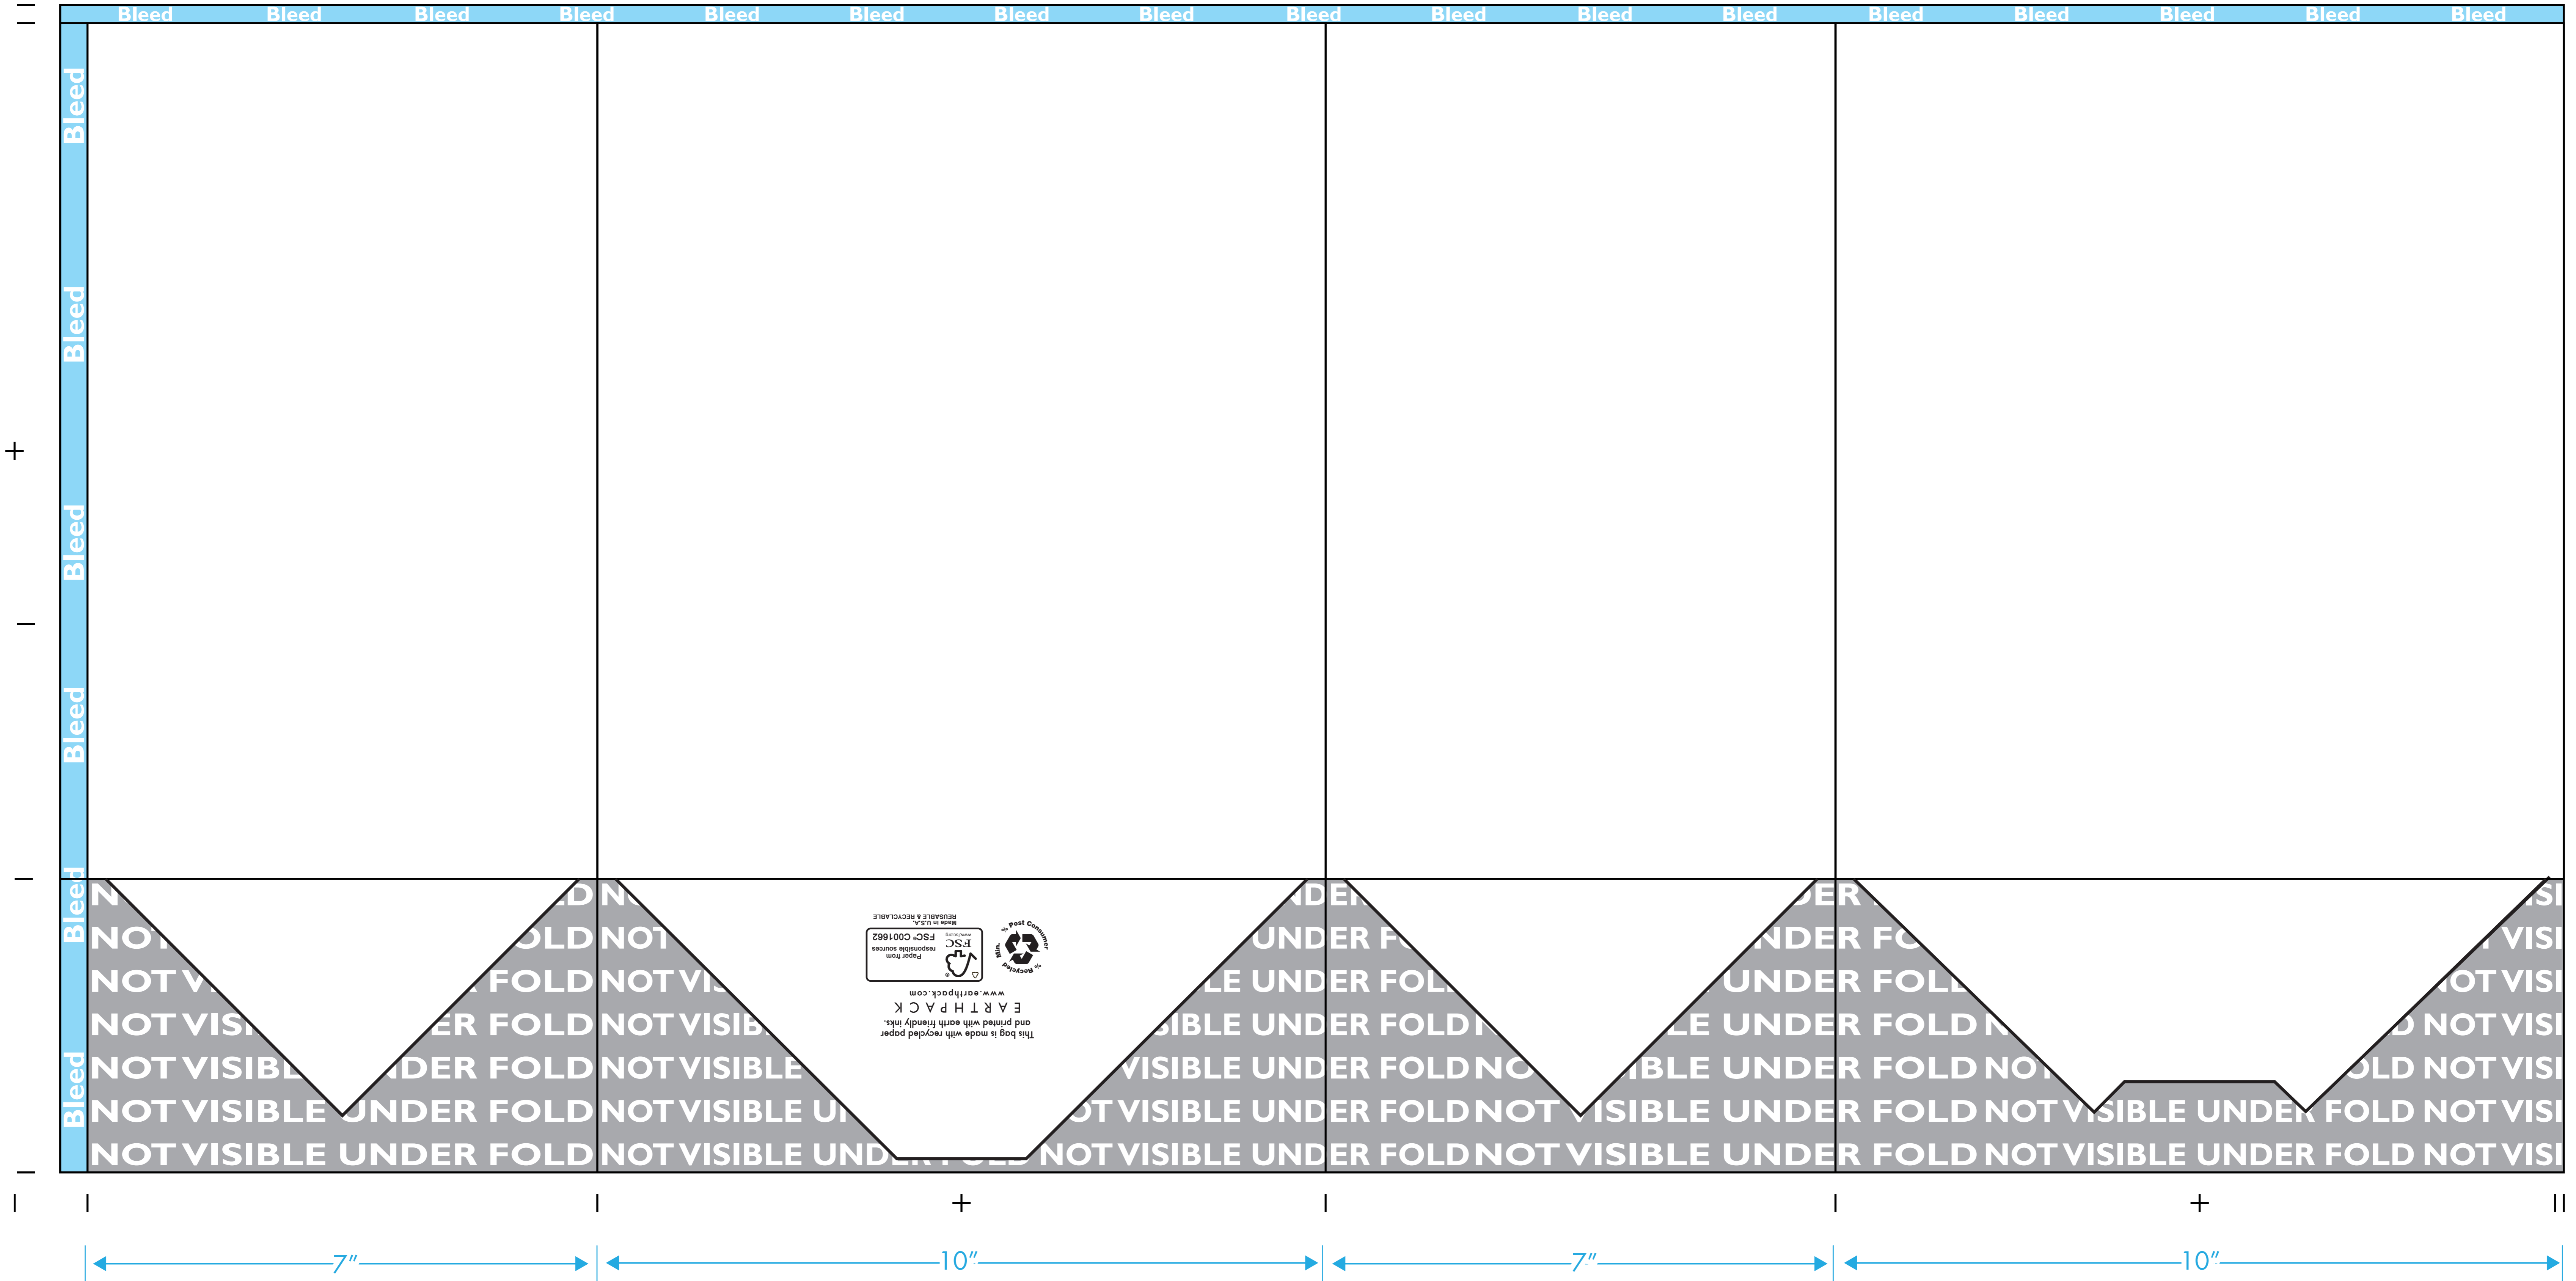

EARTHPACK

Paper Shopping Bag - Customer Name

Bag Size: 10 x 7 x 12

- Bag Color: XXX (Do not print)
- Handle Color: XXX
- Ink Color: PMS# XXX
- Ink Color: PMS# XXX
- Ink Color: PMS# XXX

Please review EARTHPACK Art Guidelines before beginning.
 Please work in number specified, custom PMS colors.
 A confirmed EARTHPACK proof will be provided after art template submission.

Printed: X Colors/X Sides

BOTTOM SLUG TO BE ADJUSTED ACCORDING TO MATERIAL TYPE