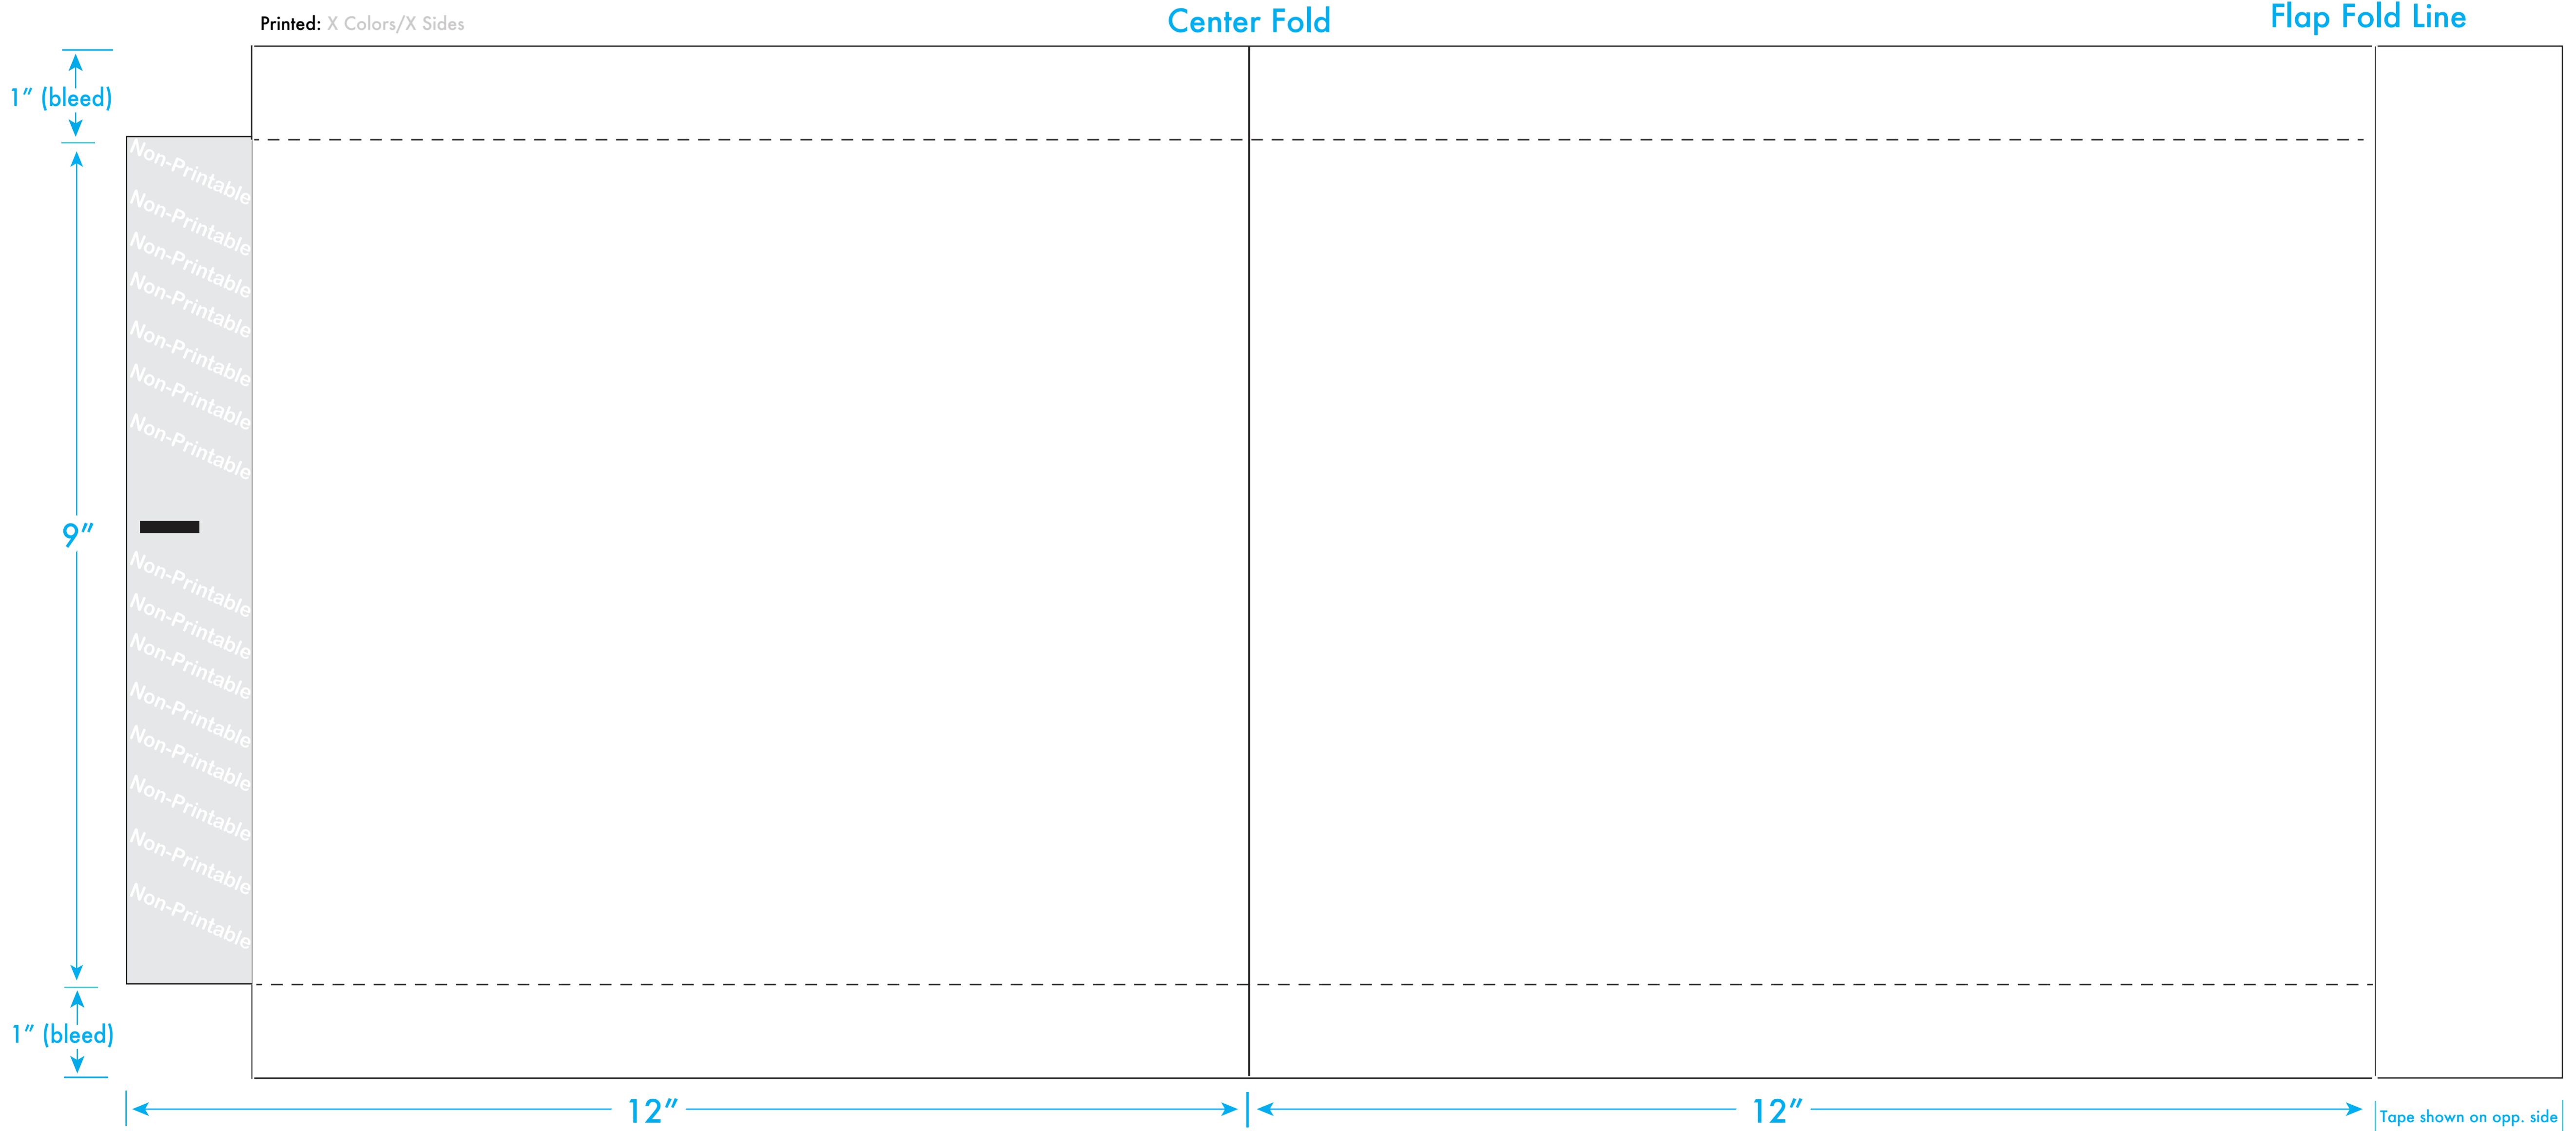

Poly Mailer - Customer Name

Mailer Size: 9" x 12" + 2"

-  Bag Color: XXX (Do not print)
-  Ink Color: PMS# XXX
-  Ink Color: PMS# XXX
-  Ink Color: PMS# XXX
-  Bleed Print Area

Please review EARTHPACK Art Guidelines before beginning.
Please work in number specified, custom PMS colors.
A confirmed EARTHPACK proof will be provided after art template submission.

Tape shown on opp. side
Please indicate single or double adhesive seal.