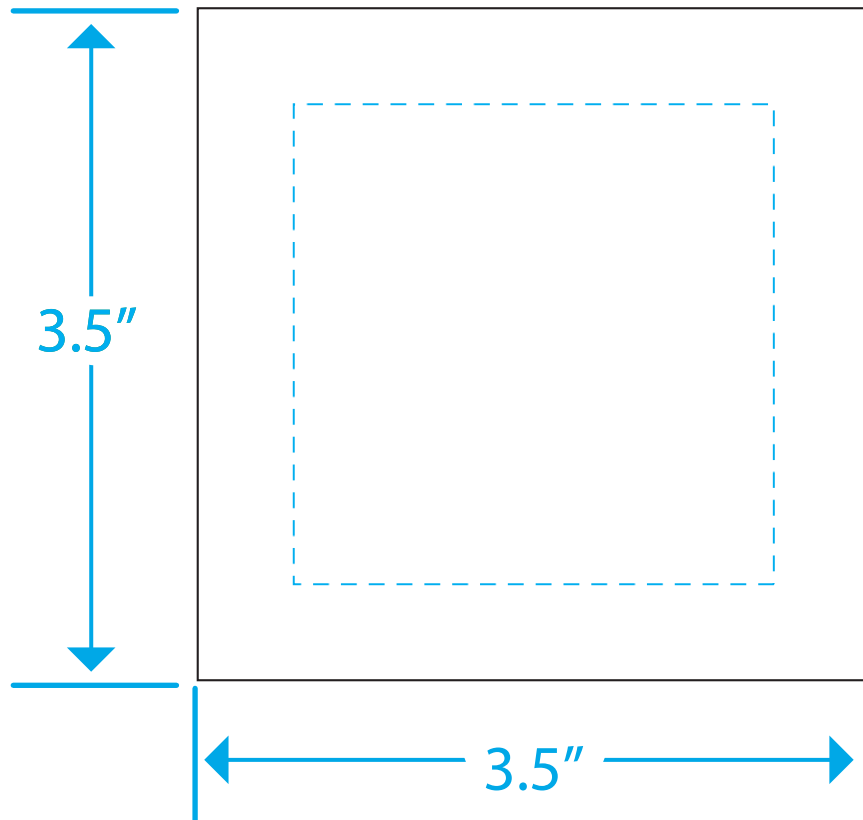

EARTHPACK

1692 DEERE AVE. | IRVINE, CA 92606 | P: 949.975.7800 P: 800.676.2247

Jewelry Box - Customer Name

Box Size: 3.5 x 3.5 x 1.5

 Box Color: XXX (Do not print)

 Foil Color: XXX

 Max Imprint: 2.5 x 2.5

Please review EARTHPACK Art Guidelines before beginning.
Please work in number specified, custom PMS colors.
A confirmed EARTHPACK proof will be provided after art template submission.

Hot Stamped: 1 Color /1 Side

Top View

Side View