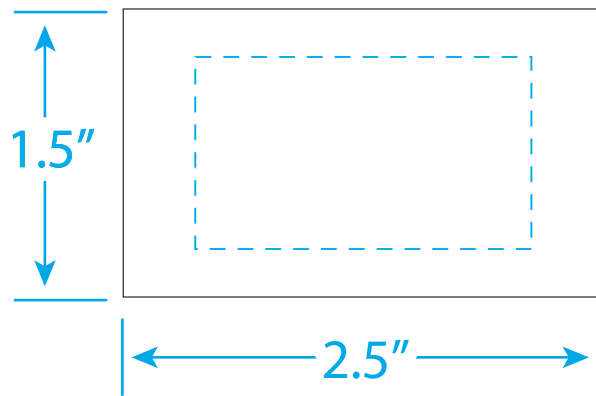

EARTHPACK

Jewelry Box - Customer Name

Box Size: 2.5 x 1.5 x .875

 Box Color: XXX (Do not print)

 Foil Color: XXX

 Max Imprint: 1.75 x 1

Please review EARTHPACK Art Guidelines before beginning.
Please work in number specified, custom PMS colors.
A confirmed EARTHPACK proof will be provided after art template submission.

Hot Stamped: 1 Color /1 Side

Top View

Side View