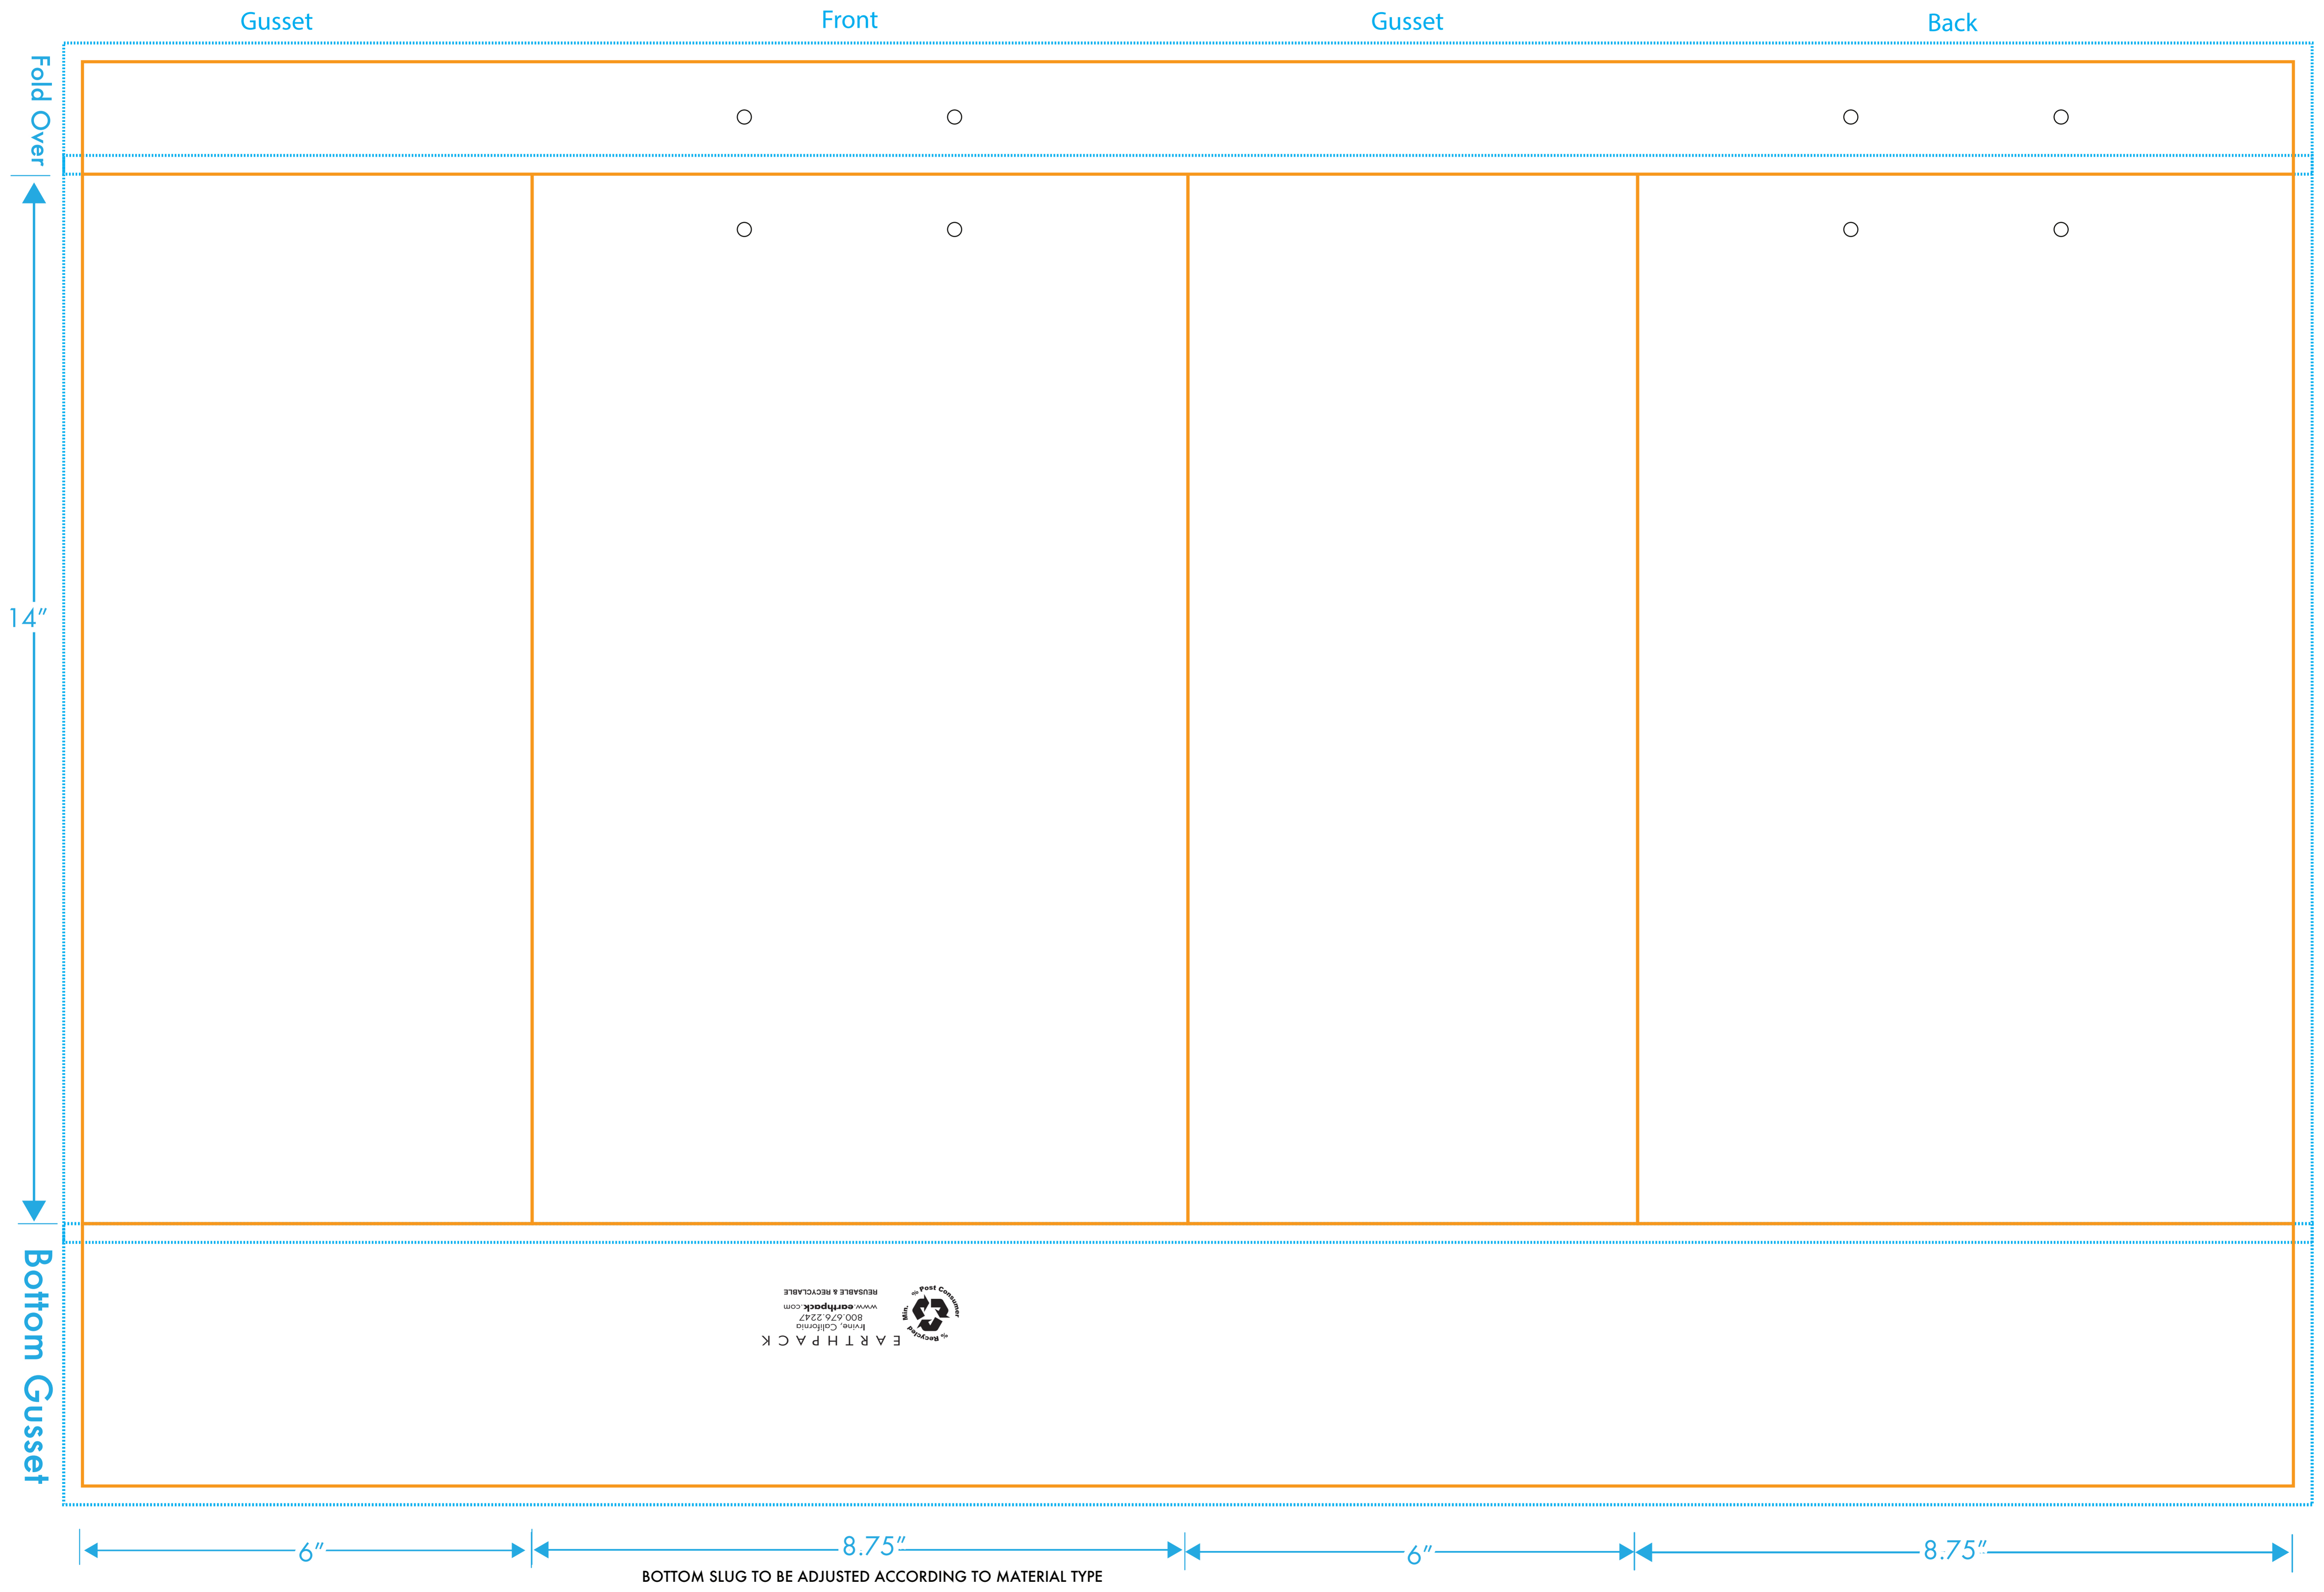

EARTHPACK

Euro Tote - Customer Name

Bag Size: 8.75 x 6 x 14 x 6

- Bag Color: XXX (Do not print)
- Handle Color: XXX
- Ink Color: PMS# XXX
- Ink Color: PMS# XXX
- Ink Color: PMS# XXX

Please review EARTHPACK Art Guidelines before beginning.  
 Please work in number specified, custom PMS colors.  
 A confirmed EARTHPACK proof will be provided after art template submission.

Printed: X Colors/X Sides

BOTTOM SLUG TO BE ADJUSTED ACCORDING TO MATERIAL TYPE

**Bag edges**  
 Keep non-bleeding art within these lines (1/4" from edges and folds)  
 1/4" Bleed (Bleed may vary due to production capabilities ranging from 1/16" to 1/4")