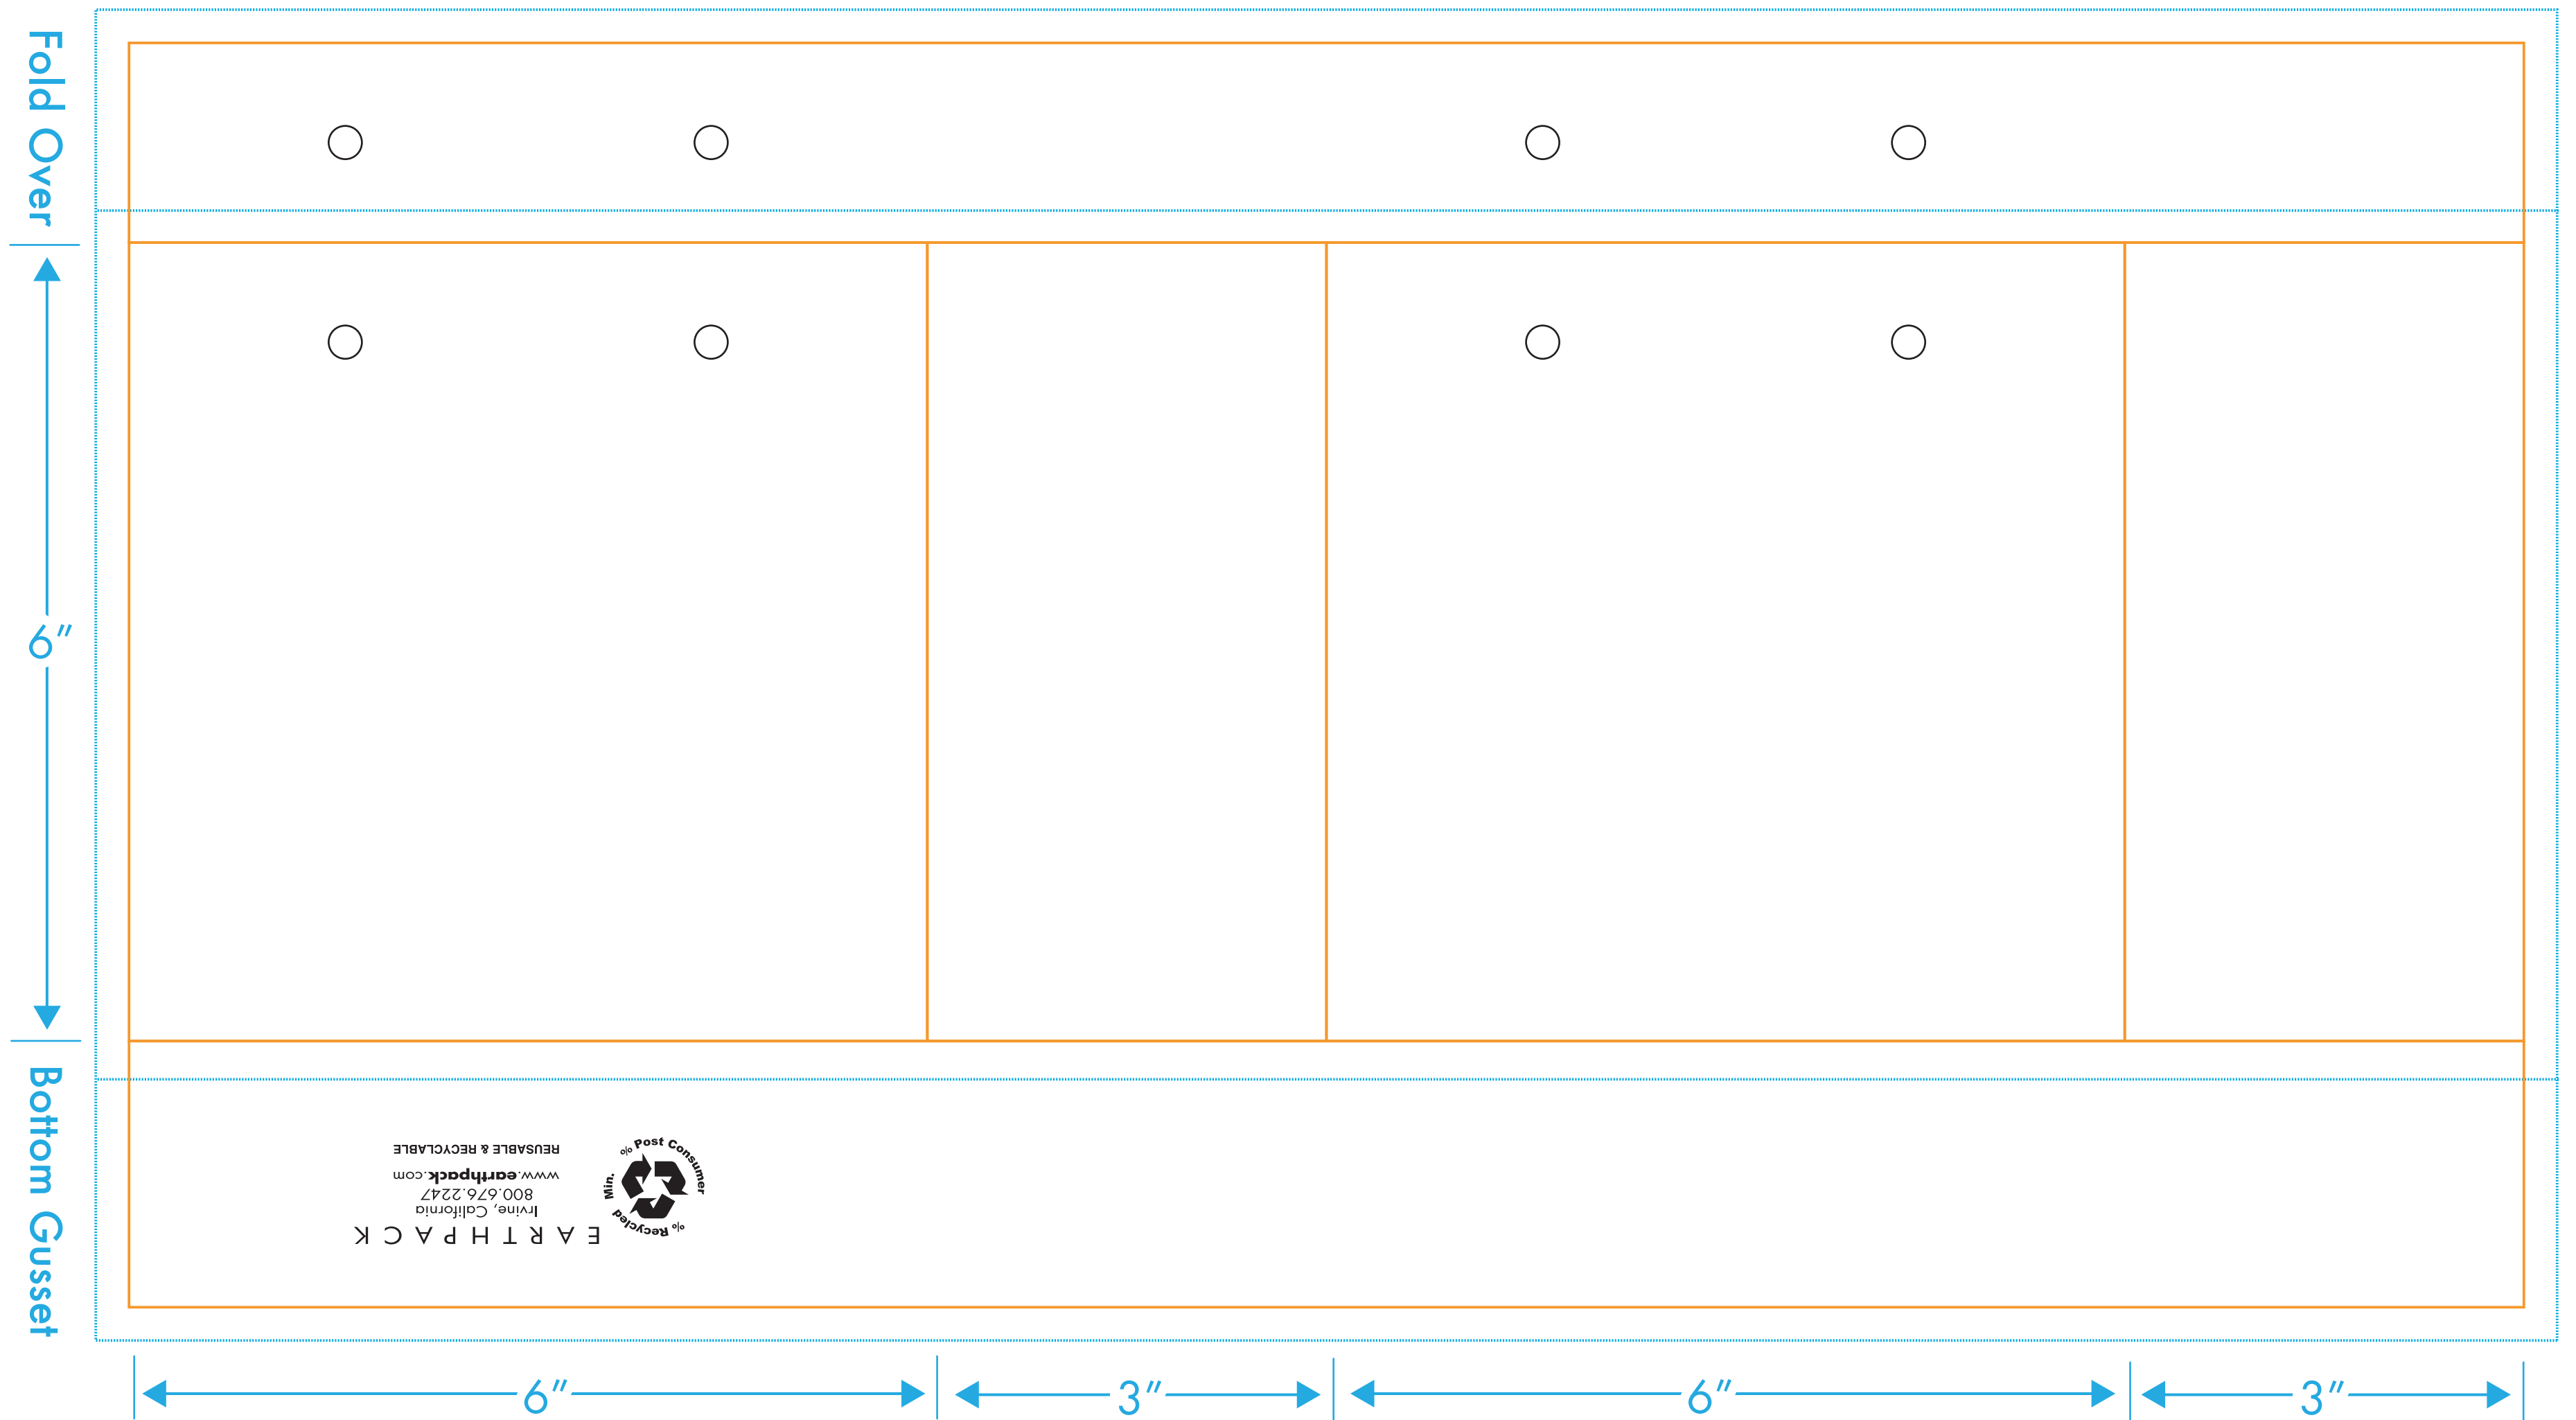

Euro Tote - Customer Name

Bag Size: 6" x 3" x 6" x 3"

- Bag Color: XXX (Do not print)
- Handle Color: XXX
- Ink Color: PMS# XXX
- Ink Color: PMS# XXX
- Ink Color: PMS# XXX

Please review EARTHPACK Art Guidelines before beginning.
Please work in number specified, custom PMS colors.
A confirmed EARTHPACK proof will be provided after art template submission.

Printed: X Colors/X Sides

Front

Gusset

Back

Gusset

BOTTOM SLUG TO BE ADJUSTED ACCORDING TO MATERIAL TYPE

Bag edges
Keep non-bleeding art within these lines (1/4" from edges and folds)
1/4" Bleed (Bleed may vary due to production capabilities ranging from 1/16" to 1/4")