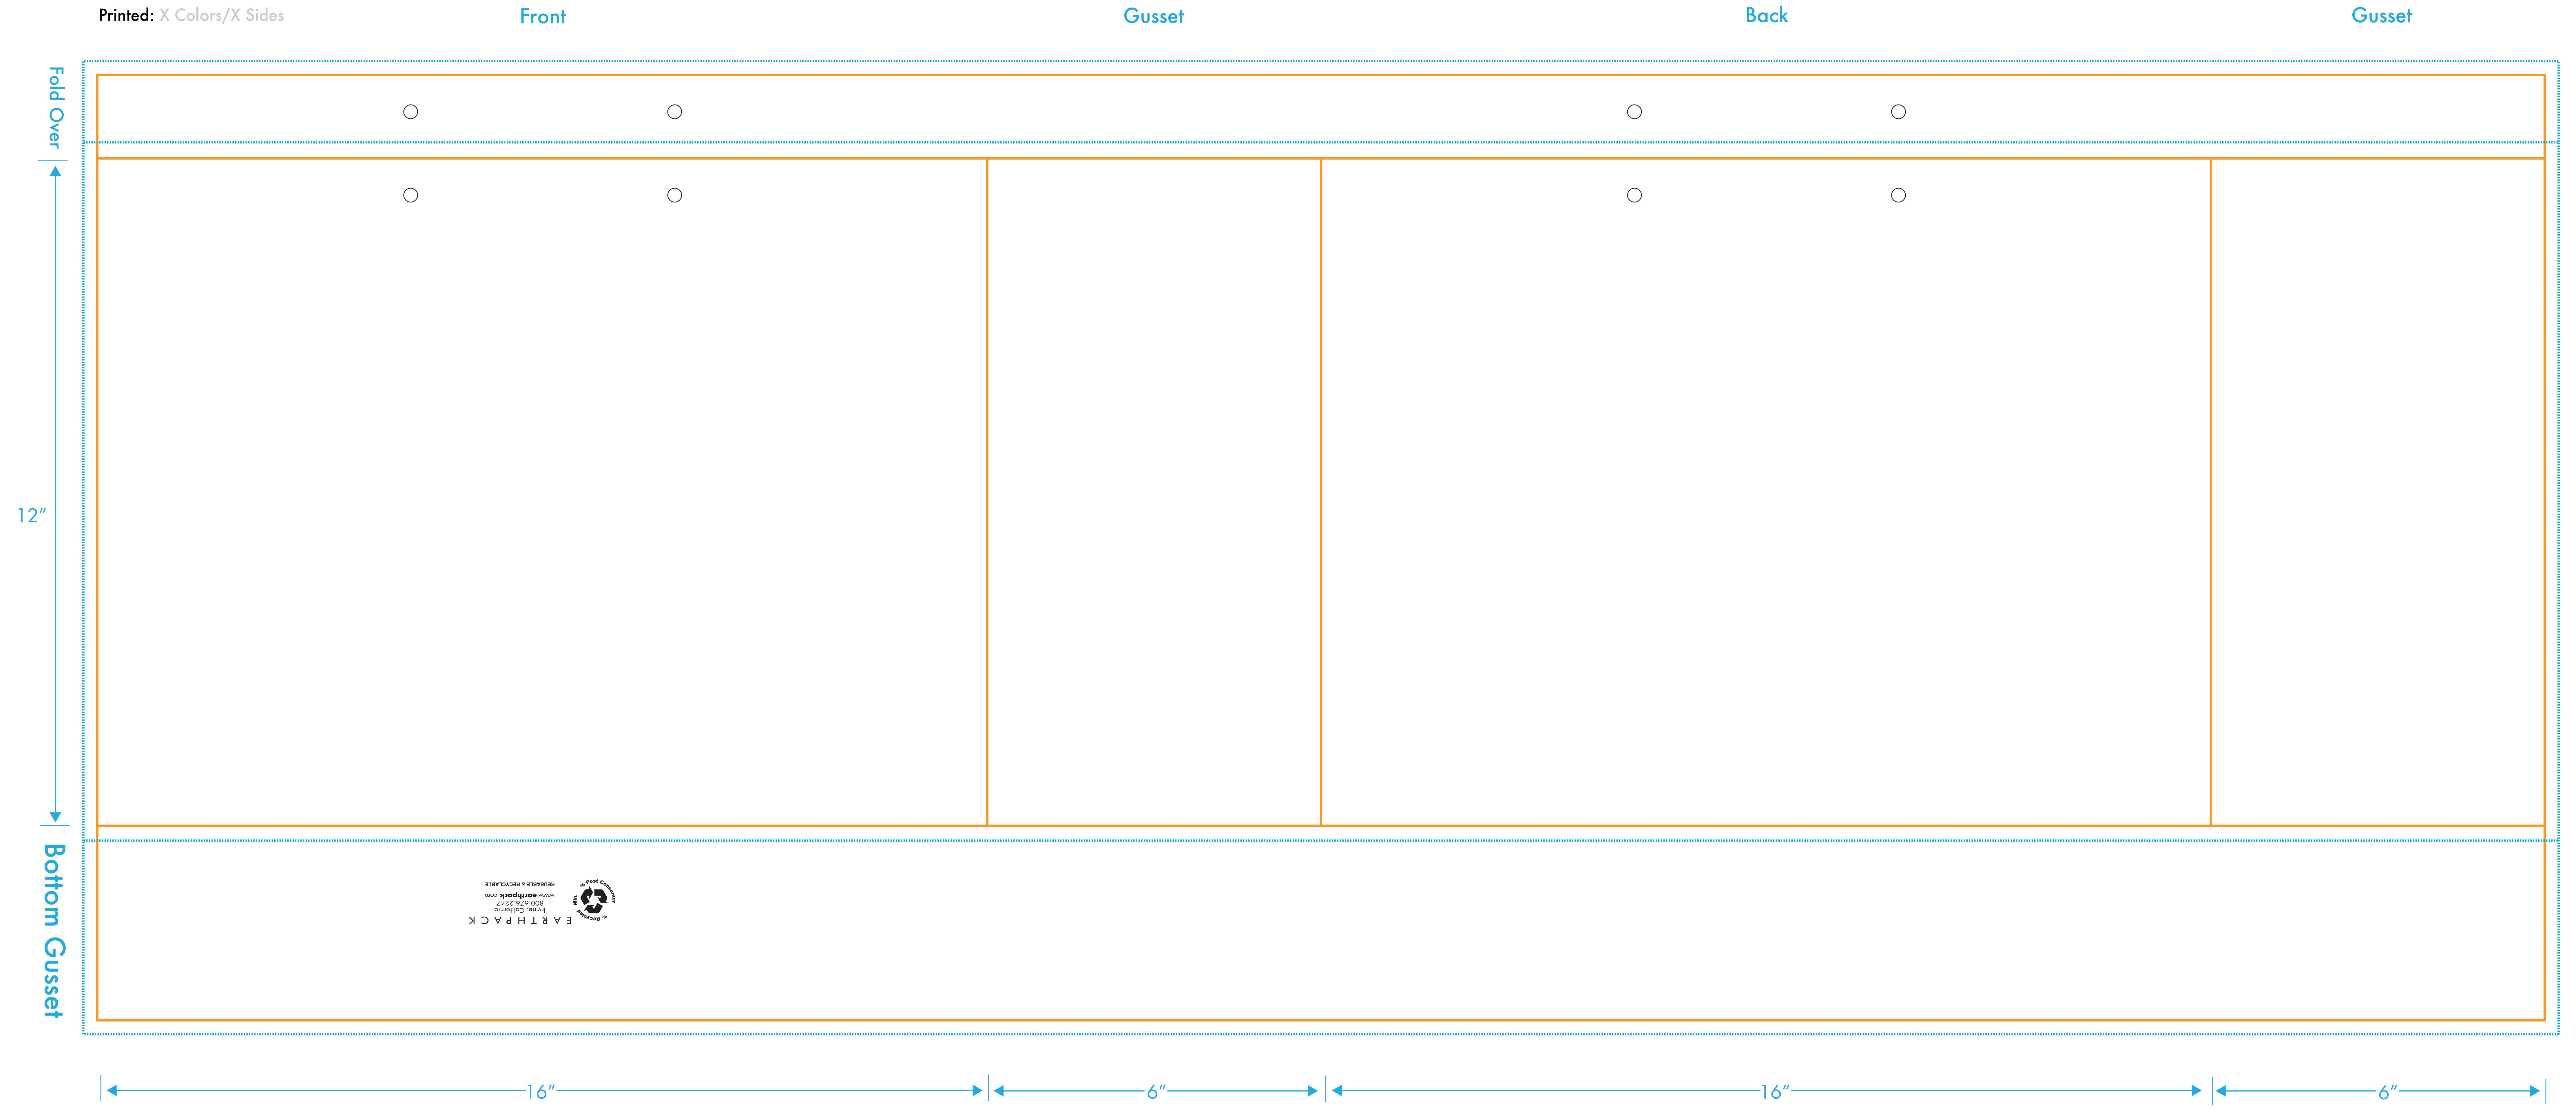

# Euro Tote - Customer Name

Bag Size: 16 x 6 x 12 x 6

- Bag Color: XXX (Do not print)
- Handle Color: XXX
- Ink Color: PMS# XXX
- Ink Color: PMS# XXX
- Ink Color: PMS# XXX

Please review EARTHPACK Art Guidelines before beginning.  
Please work in number specified, custom PMS colors.  
A confirmed EARTHPACK proof will be provided after art template submission.

BOTTOM SLUG TO BE ADJUSTED ACCORDING TO MATERIAL TYPE

**Bag edges**  
Keep non-bleeding art within these lines (1/4" from edges and folds)  
1/4" Bleed (Bleed may vary due to production capabilities ranging from 1/16" to 1/4")