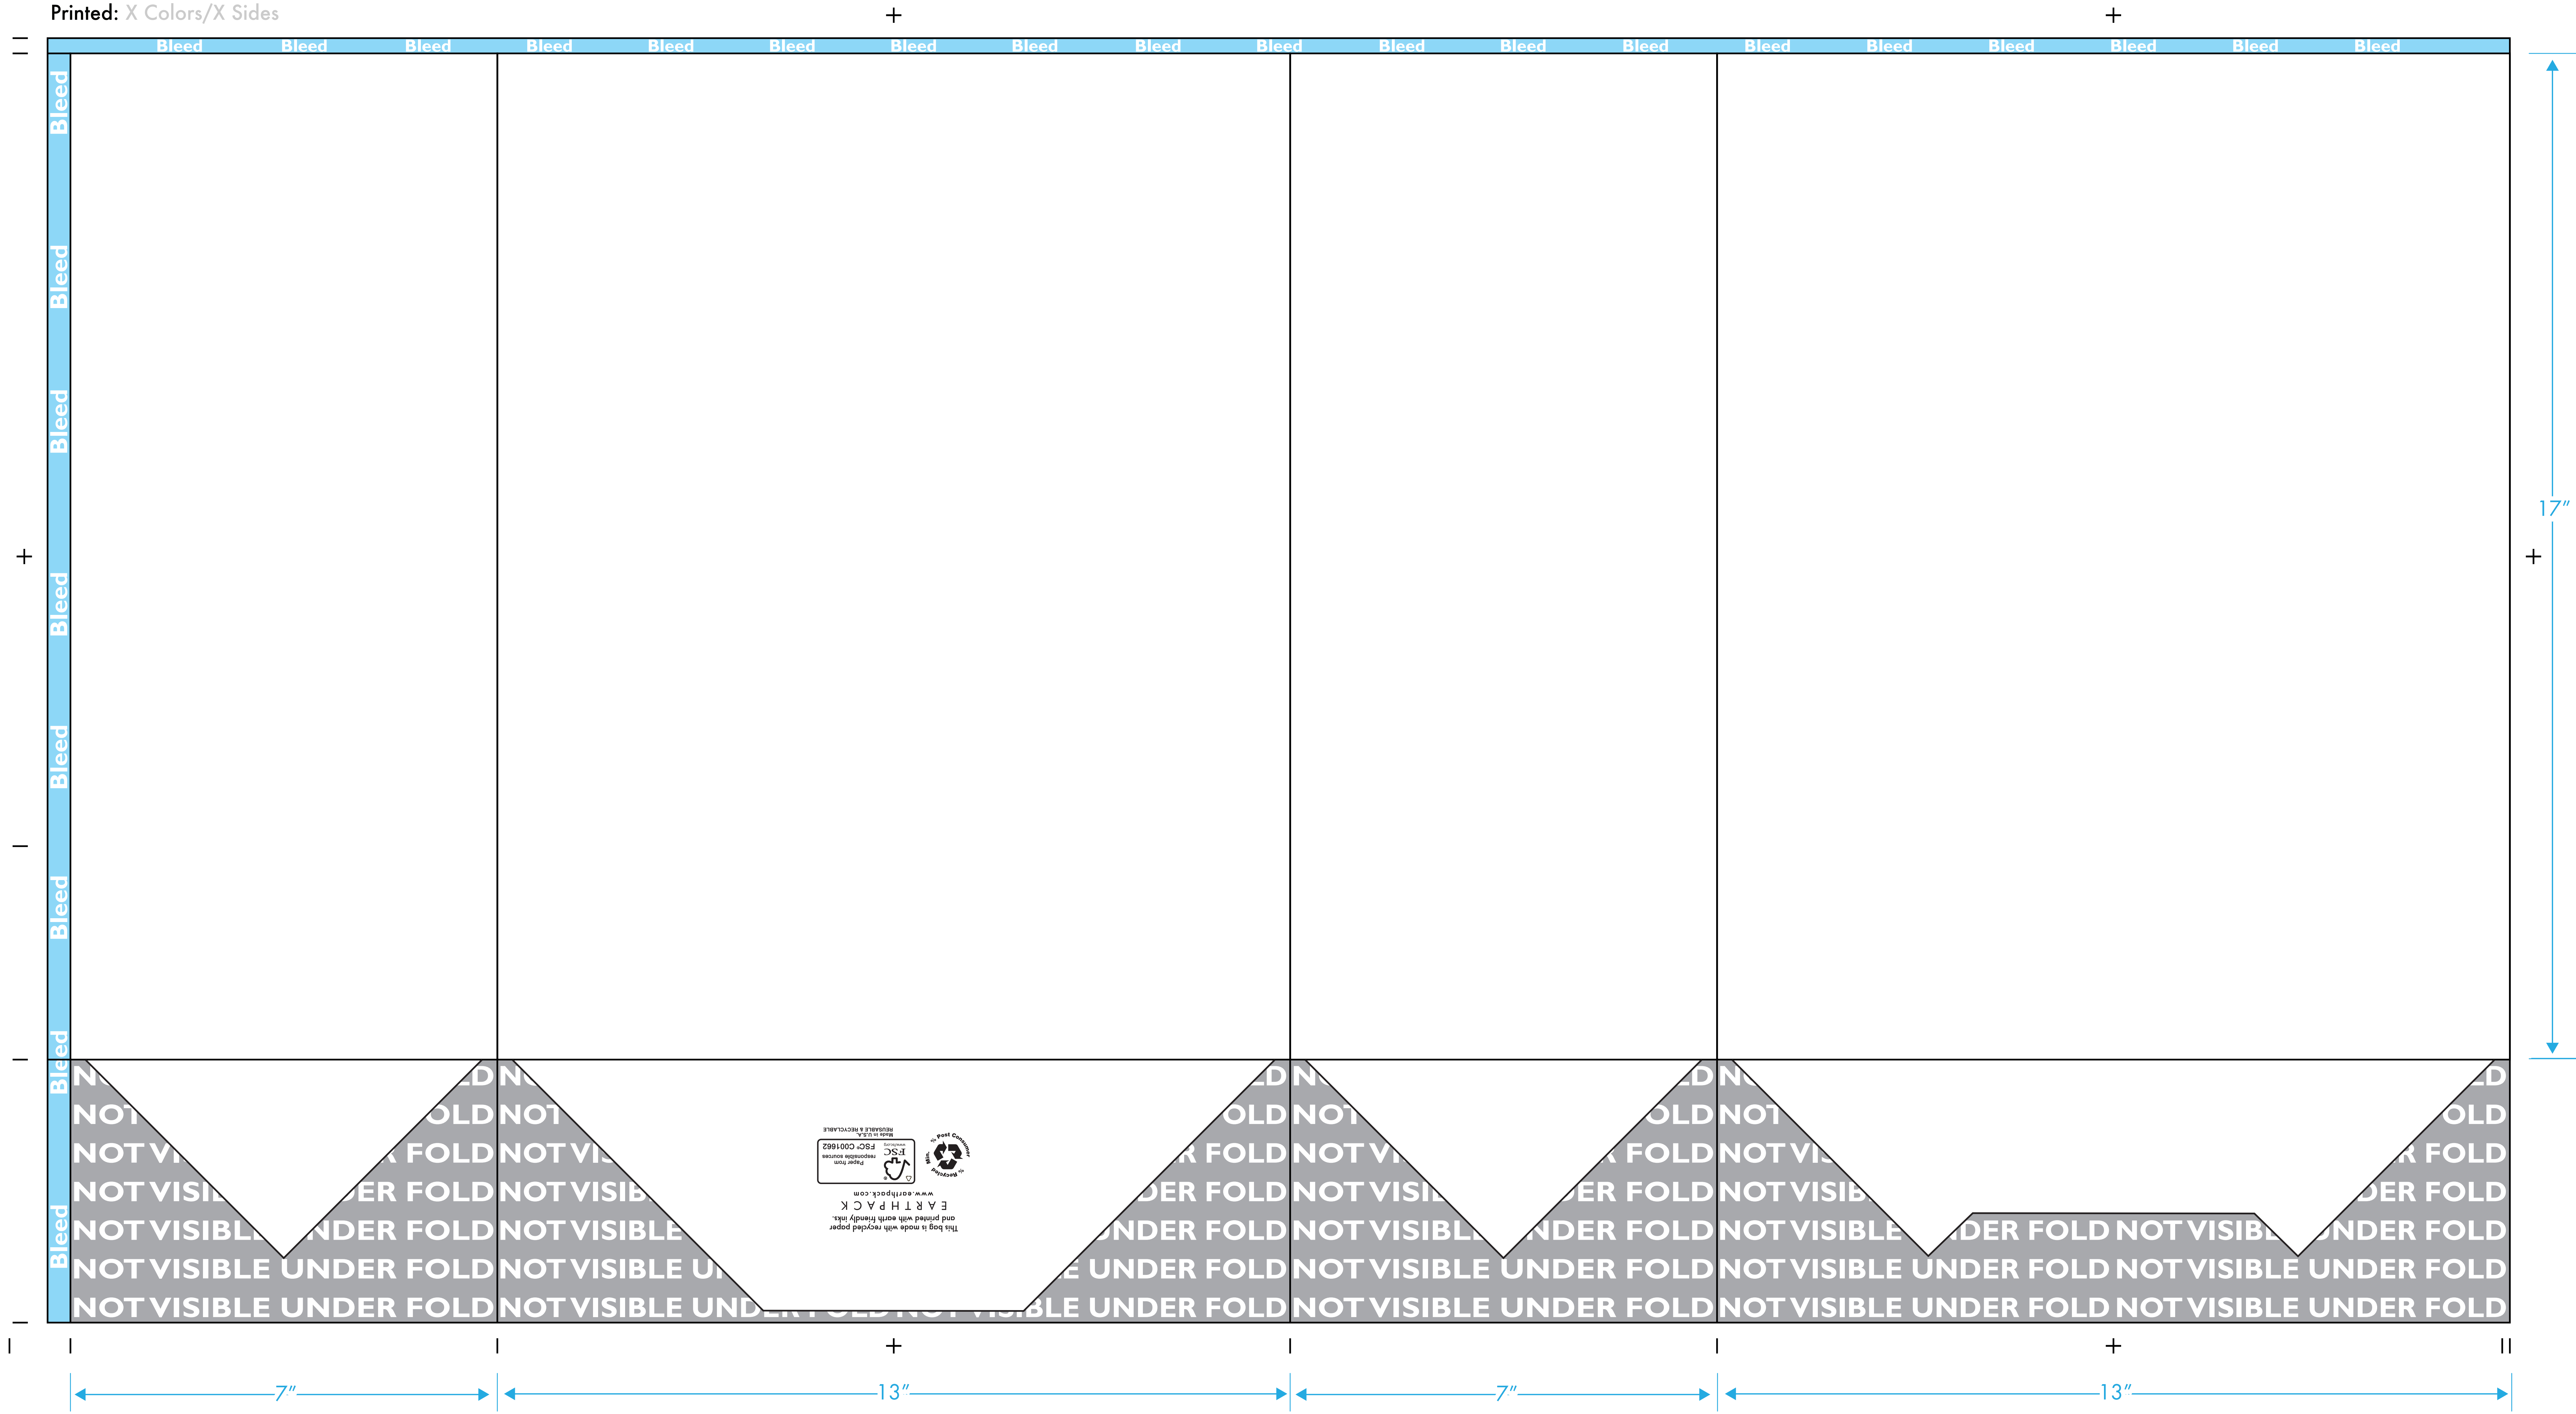

Paper Shopping Bag - Customer Name

Bag Size: 13" x 7" x 17"

- Bag Color: XXX (Do not print)
- Handle Color: XXX
- Ink Color: PMS# XXX
- Ink Color: PMS# XXX
- Ink Color: PMS# XXX

Please review EARTHPACK Art Guidelines before beginning.
Please work in number specified, custom PMS colors.
A confirmed EARTHPACK proof will be provided after art template submission.

Printed: X Colors/X Sides

BOTTOM SLUG TO BE ADJUSTED ACCORDING TO MATERIAL TYPE