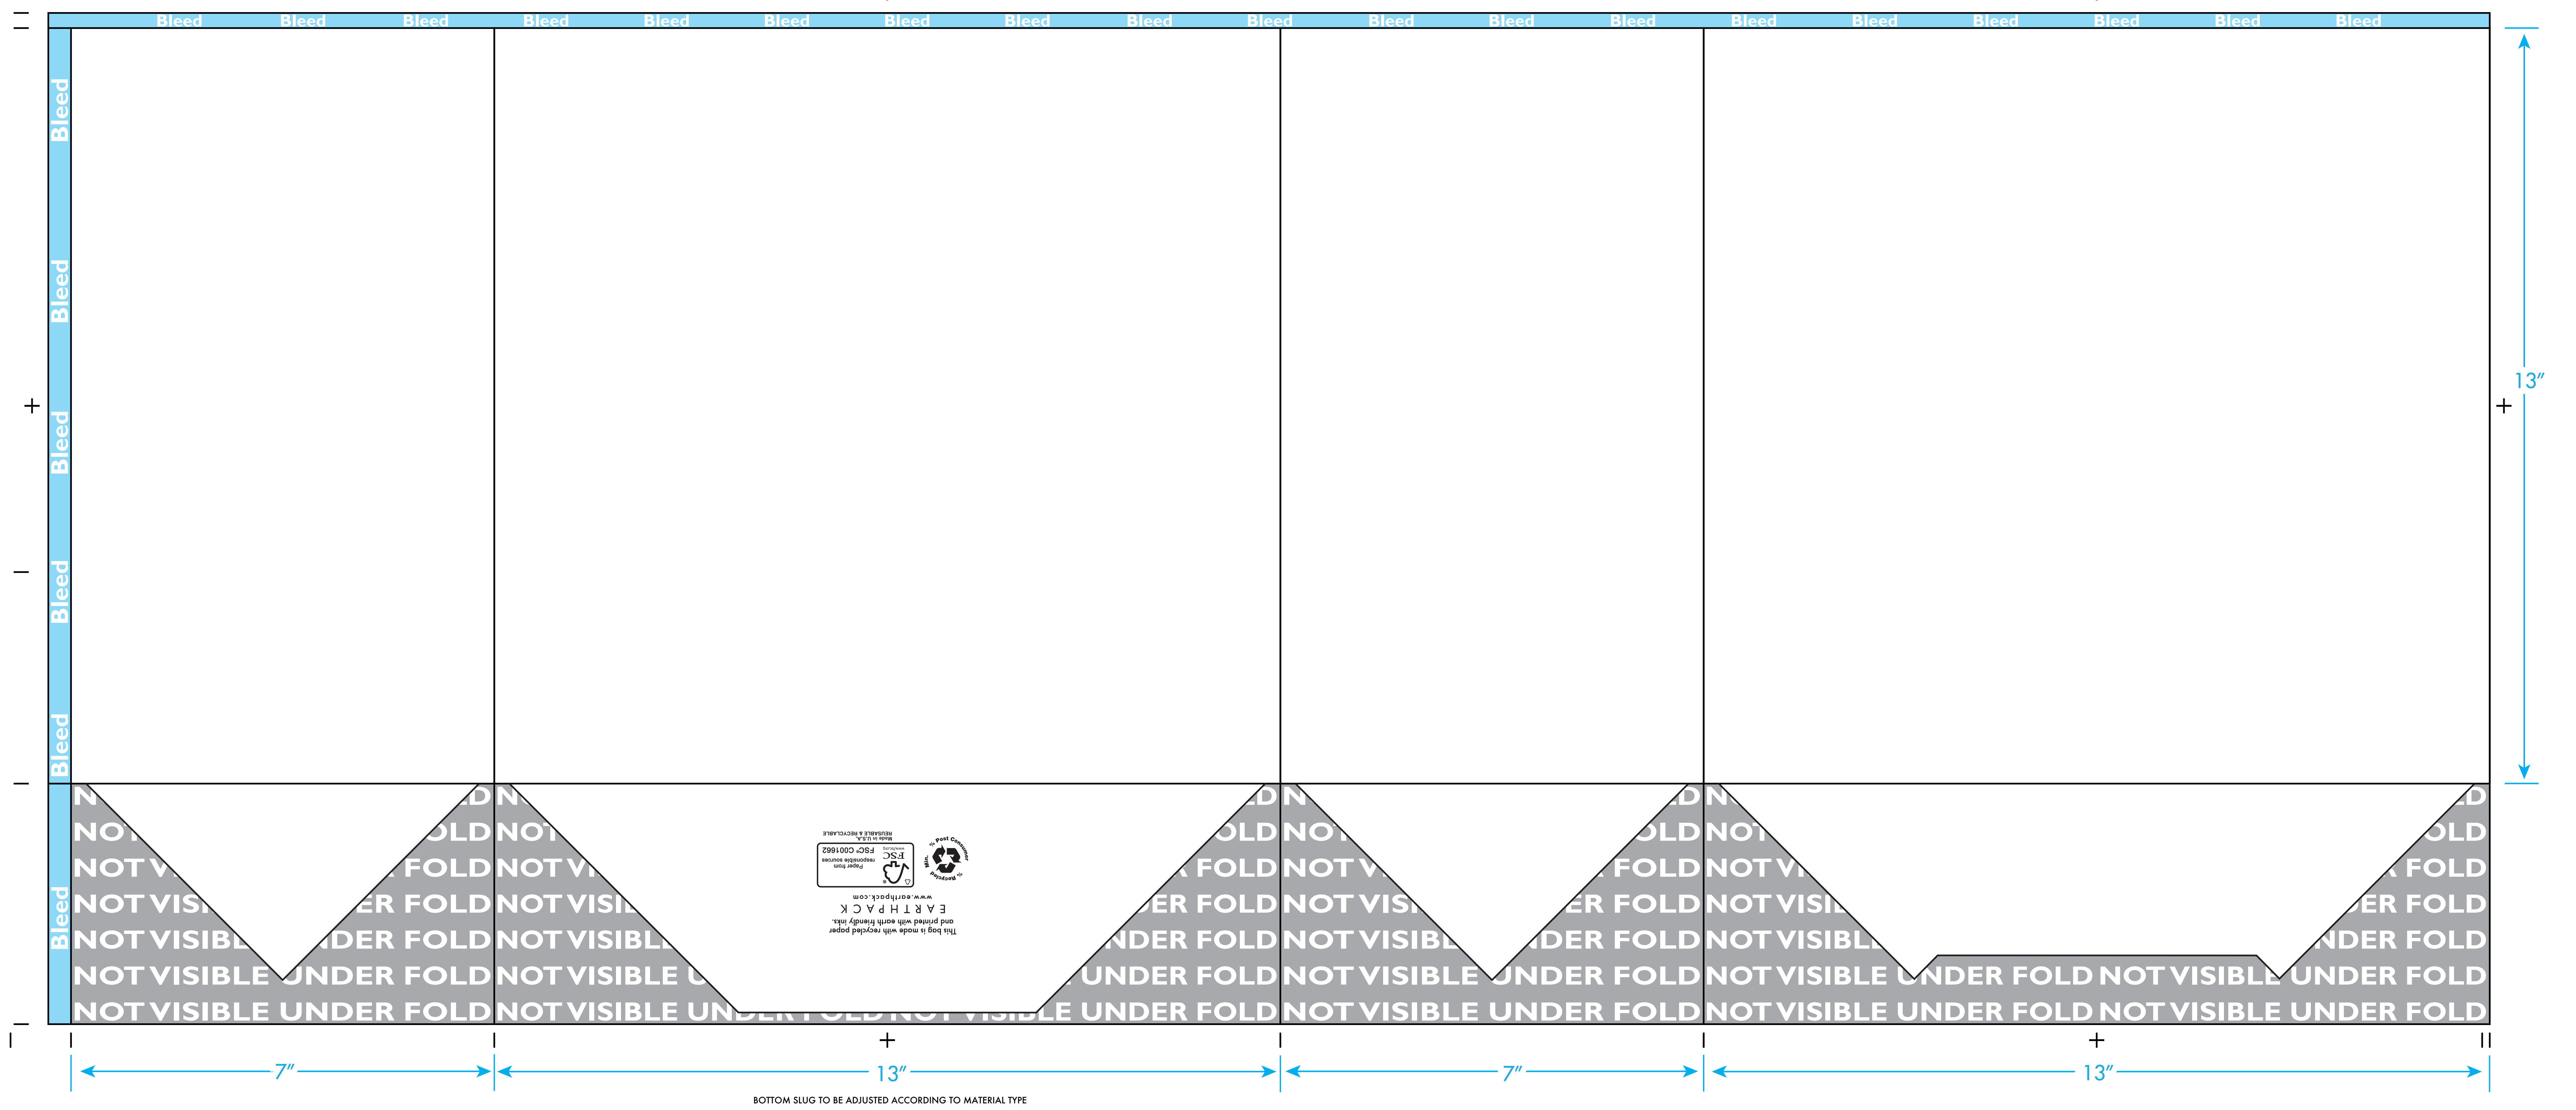

Paper Shopping Bag - Customer Name

Bag Size: 13" x 7" x 13"

- Bag Color: XXX (Do not print)
- Handle Color: XXX
- Ink Color: PMS# XXX
- Ink Color: PMS# XXX
- Ink Color: PMS# XXX

Please review EARTHPACK Art Guidelines before beginning.
Please work in number specified, custom PMS colors.
A confirmed EARTHPACK proof will be provided after art template submission.

Printed: X Colors/X Sides

BOTTOM SLUG TO BE ADJUSTED ACCORDING TO MATERIAL TYPE