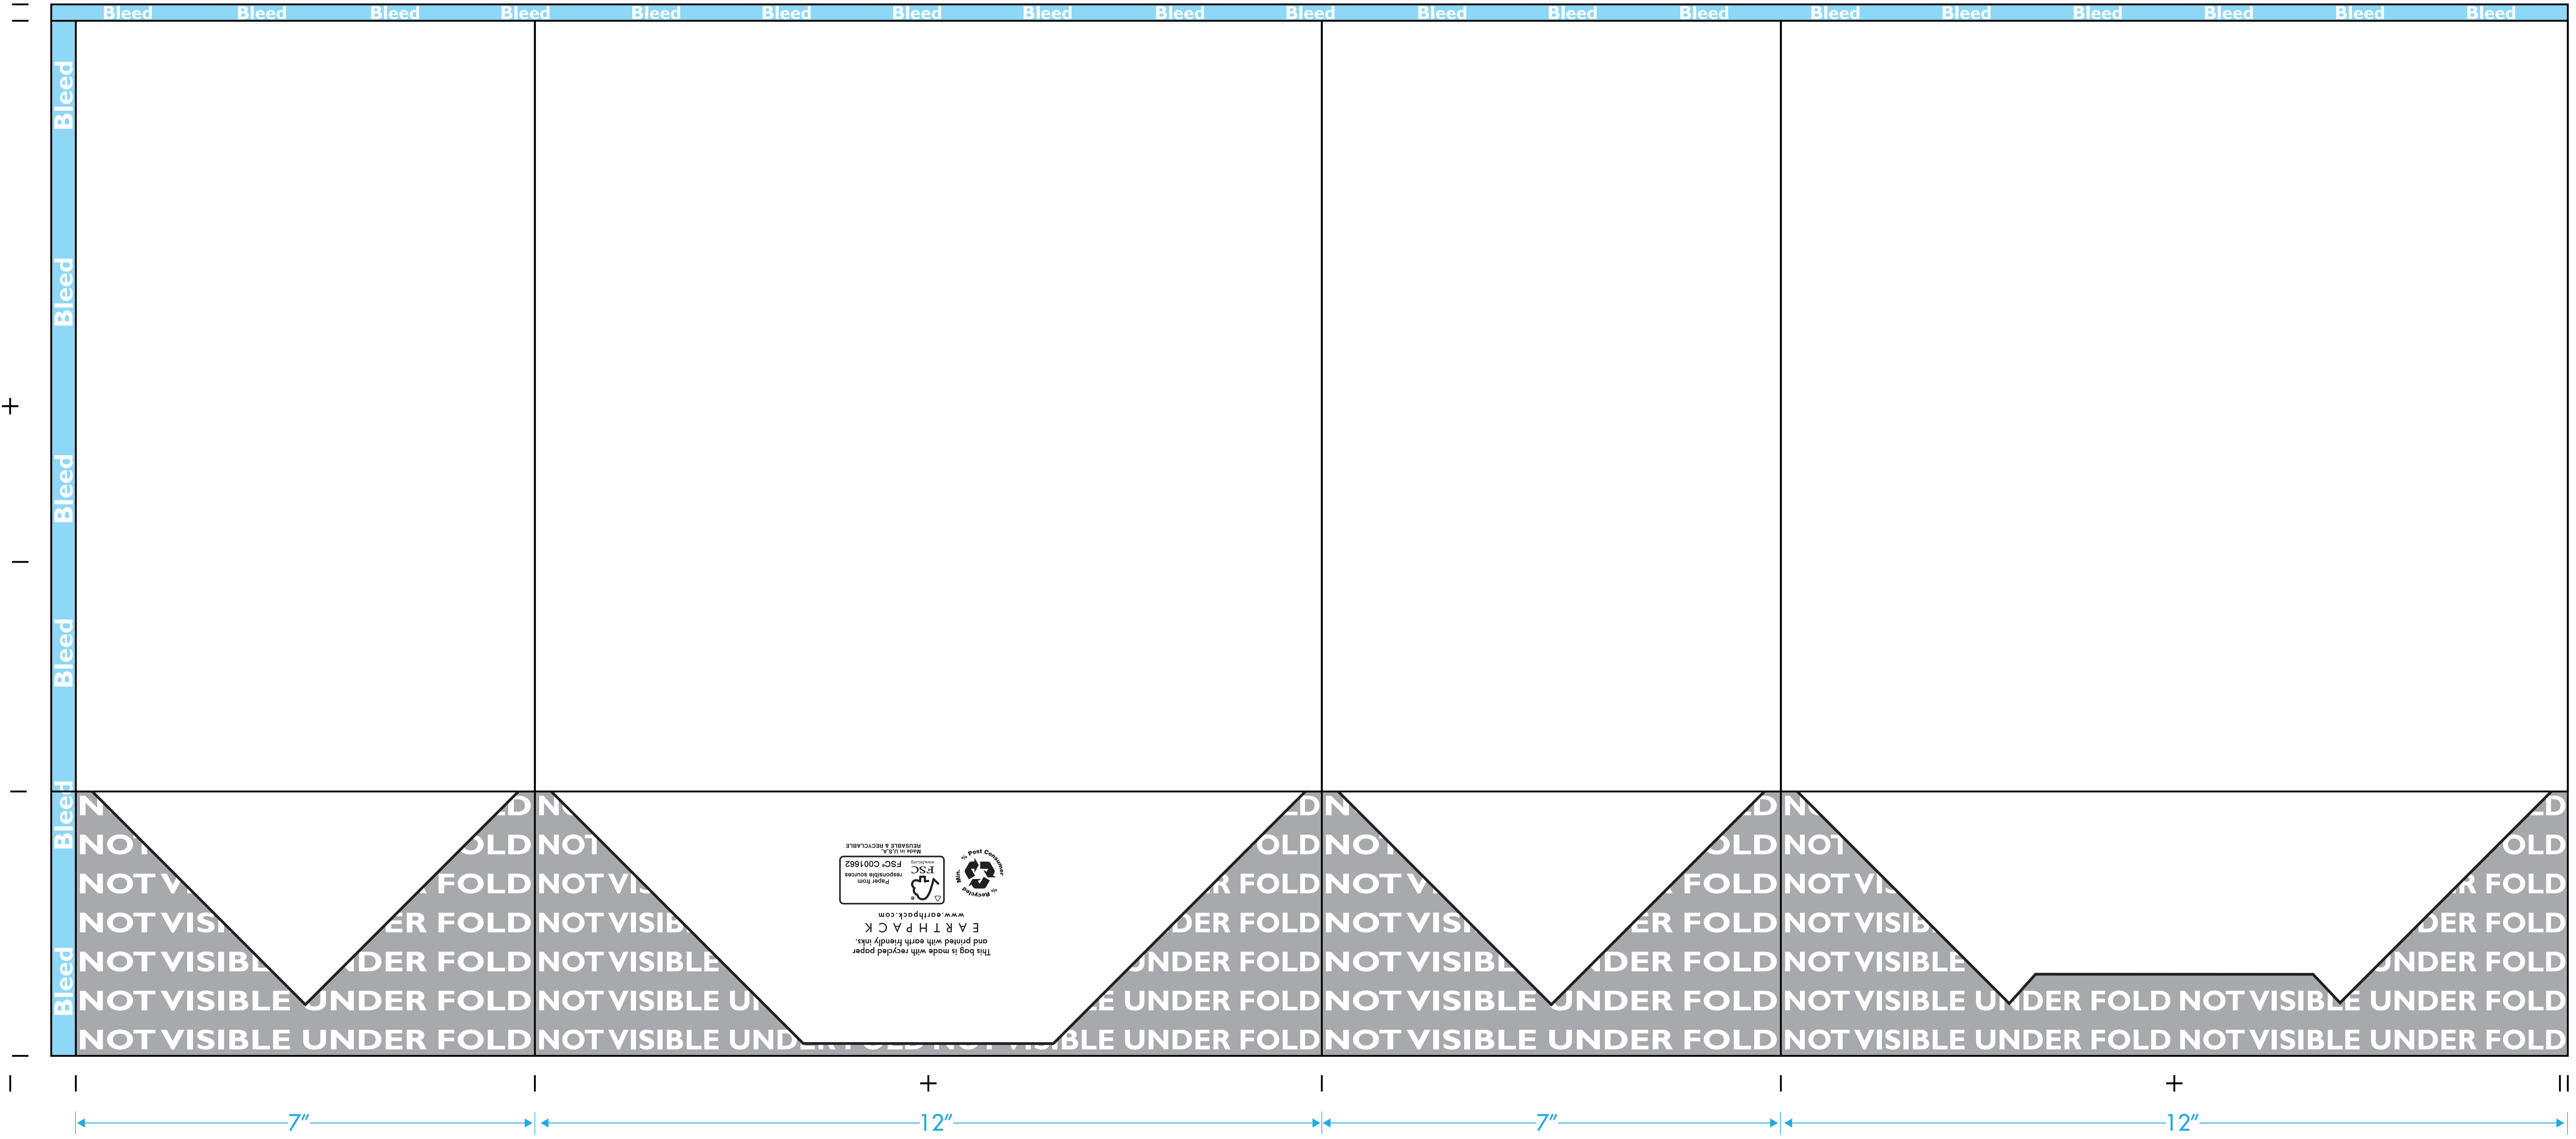

# Paper Shopping Bag - Customer Name

Bag Size: 12" x 7" x 12"

Bag Color: XXX (Do not print)

Handle Color: XXX

Ink Color: PMS# XXX

Ink Color: PMS# XXX

Ink Color: PMS# XXX

Please review EARTHPACK Art Guidelines before beginning.  
Please work in number specified, custom PMS colors.  
A confirmed EARTHPACK proof will be provided after art template submission.

Printed: X Colors/X Sides

BOTTOM SLUG TO BE ADJUSTED ACCORDING TO MATERIAL TYPE